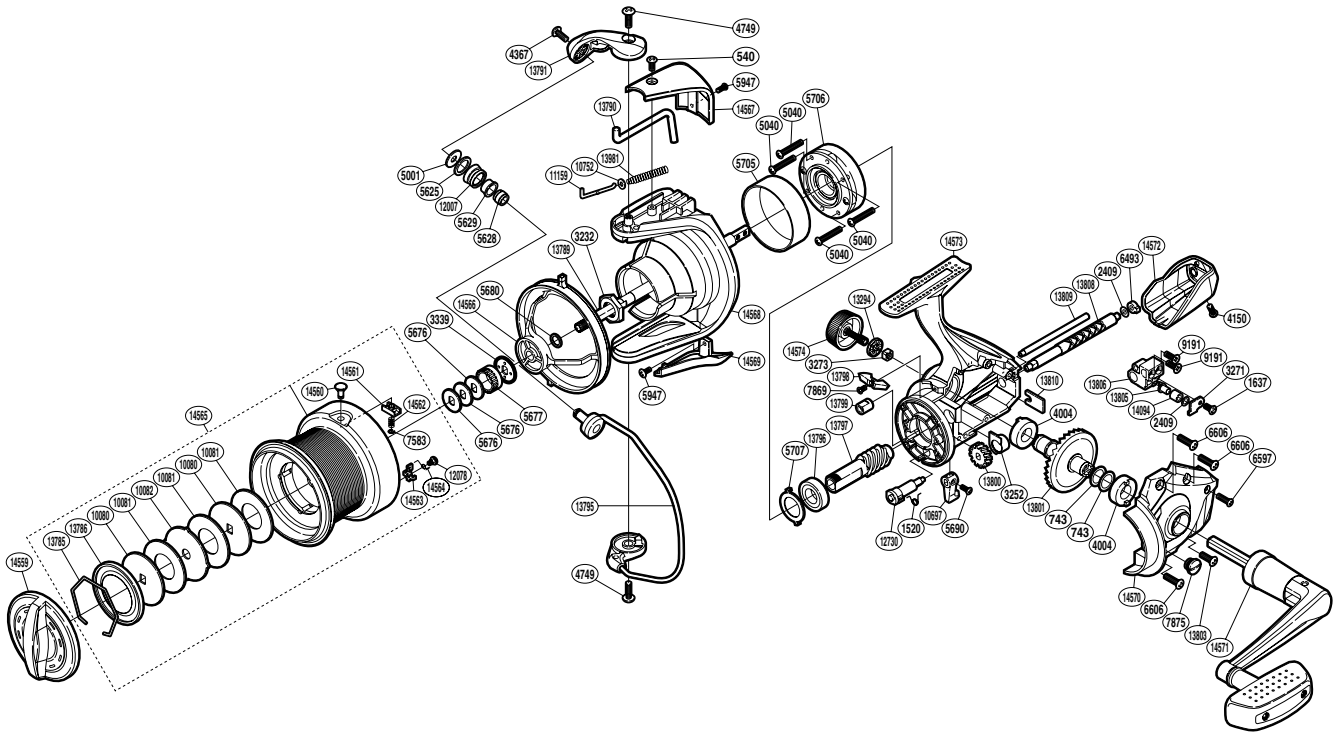

SHIMANO

AERLEX XSA

ALX-6000XSA

Please note that the number of adjusting washers may not be the same as shown in the exploded views. (Adjustment will vary with each individual product.)

(1SG676001G)

Part No.	Description	Part No.	Description	Part No.	Description
RD 0540	Screw	RD 6493	Worm Bushing (rear)	RD13800	Idle Gear
RD 0743	Washer	RD 6597	Screw	RD13801	Drive Gear
RD 1520	Anti-Reverse Cam Spring	RD 6606	Screw	RD13803	Screw
RD 1637	Screw	RD 7583	E Lock	RD13805	Oscillating Pawl
RD 2409	Spacer	RD 7869	Screw	RD13806	Oscillating Slider
RD 3232	Rotor Nut	RD 7875	Oil Cap	RD13808	Worm Shaft
RD 3252	Bushing	RD 9191	Screw	RD13809	Oscillating Guide
RD 3271	Oscillating Pawl Cover	RD10080	Key Washer	RD13810	Worm Shaft Retainer
RD 3273	Handle Screw Lock	RD10081	Drag Washer	RD13981	Bail Spring
RD 3339	Spool Support B	RD10082	Eared Washer	RD14094	Oscillating Slider Bushing
RD 4004	Drive Gear Bushing	RD10697	Anti-Reverse Lever	RD14559	Drag Knob
RD 4150	Screw	RD10752	Bail Spring Guide A Support	RD14560	Line Clip
RD 4367	Screw	RD11159	Bail Spring Guide A	RD14561	Line Clip Holder
RD 4749	Screw	RD12007	Line Roller	RD14562	Line Clip Spring
RD 5001	Line Roller Washer	RD12078	Screw	RD14563	Drag Click
RD 5040	Screw	RD12730	Anti-Reverse Cam	RD14564	Drag Click Spring
RD 5625	Line Roller Spacer	RD13294	Handle Screw Lock Washer	RD14565	Spool Assembly
RD 5628	Line Roller Collar	RD13785	Drag Washers Retainer	RD14566	Line Safety Guard
RD 5629	Line Roller Bushing	RD13786	Seal Plate	RD14567	Bail Spring Cover
RD 5676	Spool Washer	RD13789	Main Shaft	RD14568	Rotor
RD 5677	Spool Support A	RD13790	Bail Trip Lever	RD14569	Bail Hold Support Guard
RD 5680	Spacer	RD13791	Bail Arm	RD14570	Side Cover
RD 5690	Screw	RD13795	Bail Assembly	RD14571	Handle Assembly
RD 5705	Roller Clutch Ring	RD13796	Ball Bearing	RD14572	Rear Protector
RD 5706	Roller Clutch Assembly	RD13797	Pinion Gear	RD14573	Body
RD 5707	Bearing Washer	RD13798	Bail Trip Strike	RD14574	Handle Screw Cap
RD 5947	Screw	RD13799	Worm Bushing (front)		