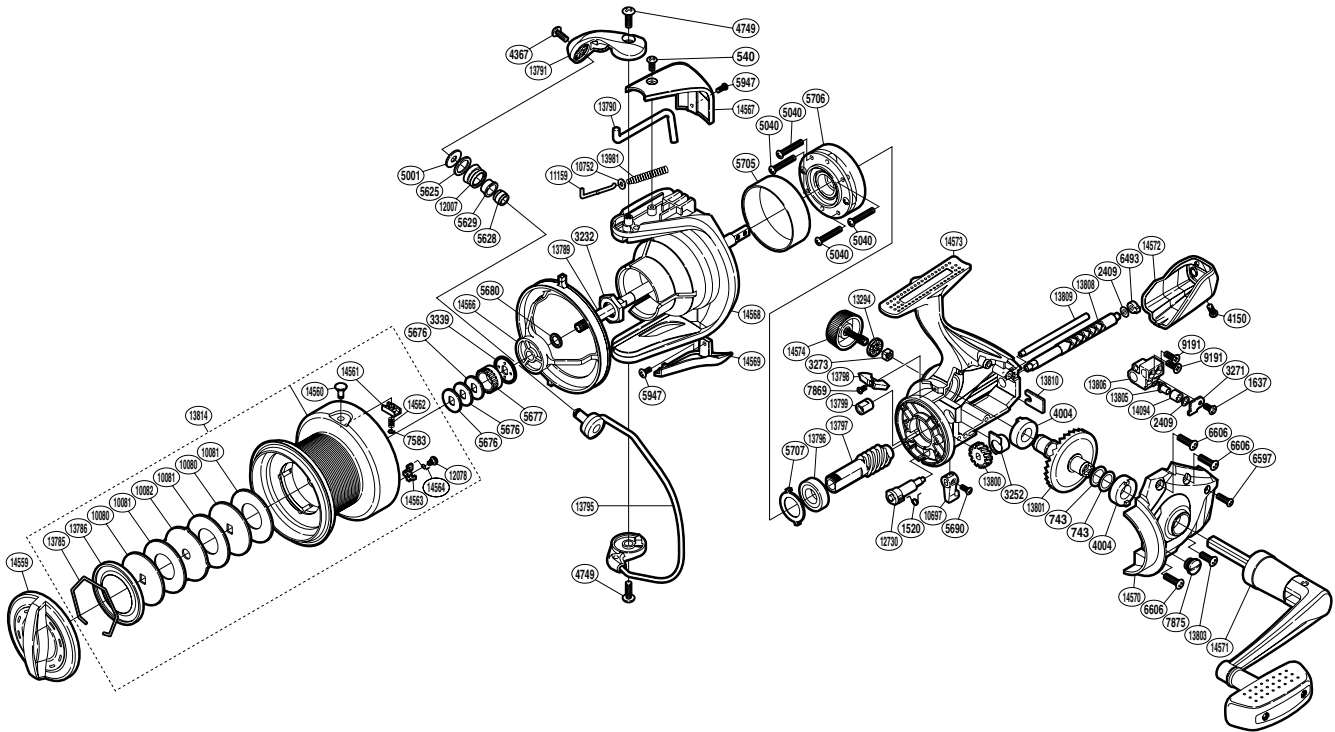

SHIMANO

AERLEX XSA

ALX-7000XSA

Please note that the number of adjusting washers may not be the same as shown in the exploded views. (Adjustment will vary with each individual product.)

(1SG677001G)

Part No.	Description	Part No.	Description	Part No.	Description
RD 0540	Screw	RD 6493	Worm Bushing (rear)	RD13800	Idle Gear
RD 0743	Washer	RD 6597	Screw	RD13801	Drive Gear
RD 1520	Anti-Reverse Cam Spring	RD 6606	Screw	RD13803	Screw
RD 1637	Screw	RD 7583	E Lock	RD13805	Oscillating Pawl
RD 2409	Spacer	RD 7869	Screw	RD13806	Oscillating Slider
RD 3232	Rotor Nut	RD 7875	Oil Cap	RD13808	Worm Shaft
RD 3252	Bushing	RD 9191	Screw	RD13809	Oscillating Guide
RD 3271	Oscillating Pawl Cover	RD10080	Key Washer	RD13810	Worm Shaft Retainer
RD 3273	Handle Screw Lock	RD10081	Drag Washer	RD13814	Spool Assembly
RD 3339	Spool Support B	RD10082	Eared Washer	RD13981	Bail Spring
RD 4004	Drive Gear Bushing	RD10697	Anti-Reverse Lever	RD14094	Oscillating Slider Bushing
RD 4150	Screw	RD10752	Bail Spring Guide A Support	RD14559	Drag Knob
RD 4367	Screw	RD11159	Bail Spring Guide A	RD14560	Line Clip
RD 4749	Screw	RD12007	Line Roller	RD14561	Line Clip Holder
RD 5001	Line Roller Washer	RD12078	Screw	RD14562	Line Clip Spring
RD 5040	Screw	RD12730	Anti-Reverse Cam	RD14563	Drag Click
RD 5625	Line Roller Spacer	RD13294	Handle Screw Lock Washer	RD14564	Drag Click Spring
RD 5628	Line Roller Collar	RD13785	Drag Washers Retainer	RD14566	Line Safety Guard
RD 5629	Line Roller Bushing	RD13786	Seal Plate	RD14567	Bail Spring Cover
RD 5676	Spool Washer	RD13789	Main Shaft	RD14568	Rotor
RD 5677	Spool Support A	RD13790	Bail Trip Lever	RD14569	Bail Hold Support Guard
RD 5680	Spacer	RD13791	Bail Arm	RD14570	Side Cover
RD 5690	Screw	RD13795	Bail Assembly	RD14571	Handle Assembly
RD 5705	Roller Clutch Ring	RD13796	Ball Bearing	RD14572	Rear Protector
RD 5706	Roller Clutch Assembly	RD13797	Pinion Gear	RD14573	Body
RD 5707	Bearing Washer	RD13798	Bail Trip Strike	RD14574	Handle Screw Cap
RD 5947	Screw	RD13799	Worm Bushing (front)		