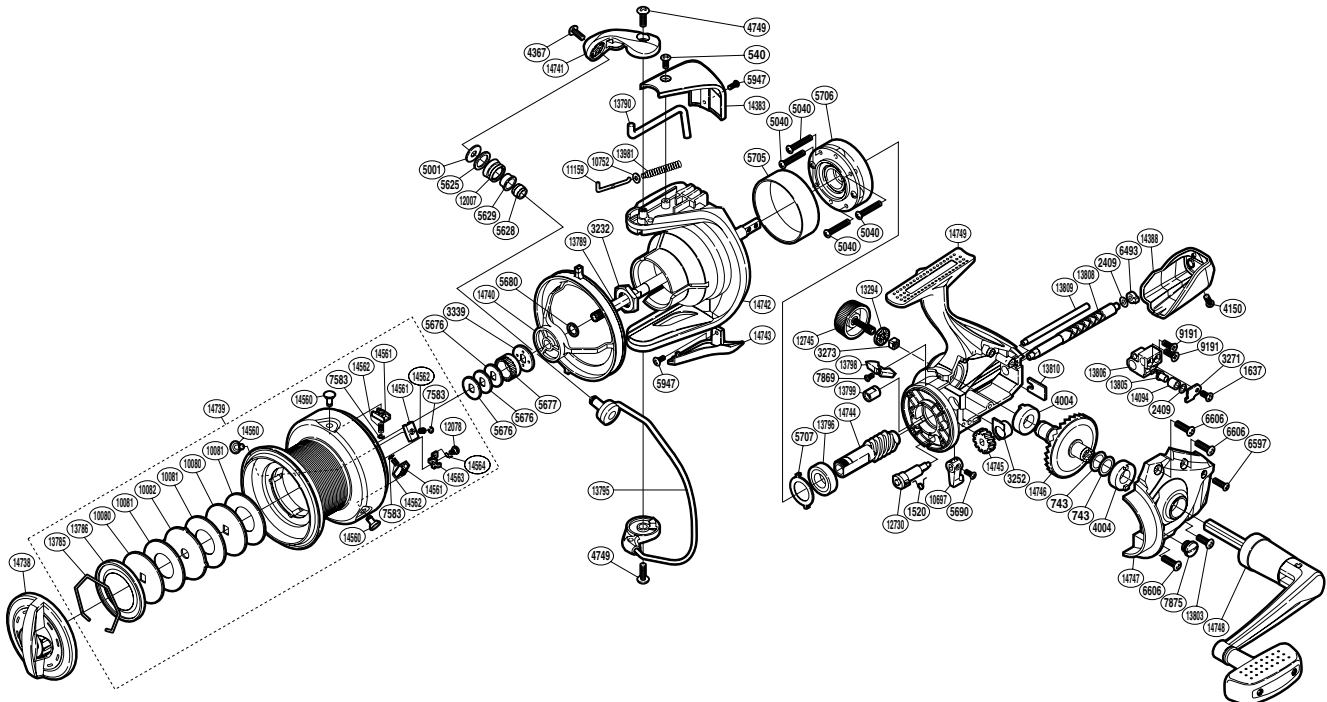

## ALX-7000XTASP

Please note that the number of adjusting washers may not be the same as shown in the exploded views. (Adjustment will vary with each individual product.)

(1SH197100G)

Part No.	Description	Part No.	Description	Part No.	Description
RD 0540	Screw	RD 6493	Worm Bushing (rear)	RD13805	Oscillating Pawl
RD 0743	Washer	RD 6597	Screw	RD13806	Oscillating Slider
RD 1520	Anti-Reverse Cam Spring	RD 6606	Screw	RD13808	Worm Shaft
RD 1637	Screw	RD 7583	E Lock	RD13809	Oscillating Guide
RD 2409	Spacer	RD 7869	Screw	RD13810	Worm Shaft Retainer
RD 3232	Rotor Nut	RD 7875	Oil Cap	RD13981	Bail Spring
RD 3252	Bushing	RD 9191	Screw	RD14094	Oscillating Slider Bushing
RD 3271	Oscillating Pawl Cover	RD10080	Key Washer	RD14383	Bail Spring Cover
RD 3273	Handle Screw Lock	RD10081	Drag Washer	RD14388	Rear Protector
RD 3339	Spool Support B	RD10082	Eared Washer	RD14560	Line Clip
RD 4004	Drive Gear Bushing	RD10697	Anti-Reverse Lever	RD14561	Line Clip Holder
RD 4150	Screw	RD10752	Bail Spring Guide A Support	RD14562	Line Clip Spring
RD 4367	Screw	RD11159	Bail Spring Guide A	RD14563	Drag Click
RD 4749	Screw	RD12007	Line Roller	RD14564	Drag Click Spring
RD 5001	Line Roller Washer	RD12078	Screw	RD14738	Drag Knob
RD 5040	Screw	RD12730	Anti-Reverse Cam	RD14739	Spool Assembly
RD 5625	Line Roller Spacer	RD12745	Handle Screw Cap	RD14740	Line Safety Guard
RD 5628	Line Roller Collar	RD13294	Handle Screw Lock Washer	RD14741	Bail Arm
RD 5629	Line Roller Bushing	RD13785	Drag Washers Retainer	RD14742	Rotor
RD 5676	Spool Washer	RD13786	Seal Plate	RD14743	Bail Hold Support Guard
RD 5677	Spool Support A	RD13789	Main Shaft	RD14744	Pinion Gear
RD 5680	Spacer	RD13790	Bail Trip Lever	RD14745	Idle Gear
RD 5690	Screw	RD13795	Bail Assembly	RD14746	Drive Gear
RD 5705	Roller Clutch Ring	RD13796	Ball Bearing	RD14747	Side Cover
RD 5706	Roller Clutch Assembly	RD13798	Bail Trip Strike	RD14748	Handle Assembly
RD 5707	Bearing Washer	RD13799	Worm Bushing (front)	RD14749	Body
RD 5947	Screw	RD13803	Screw		