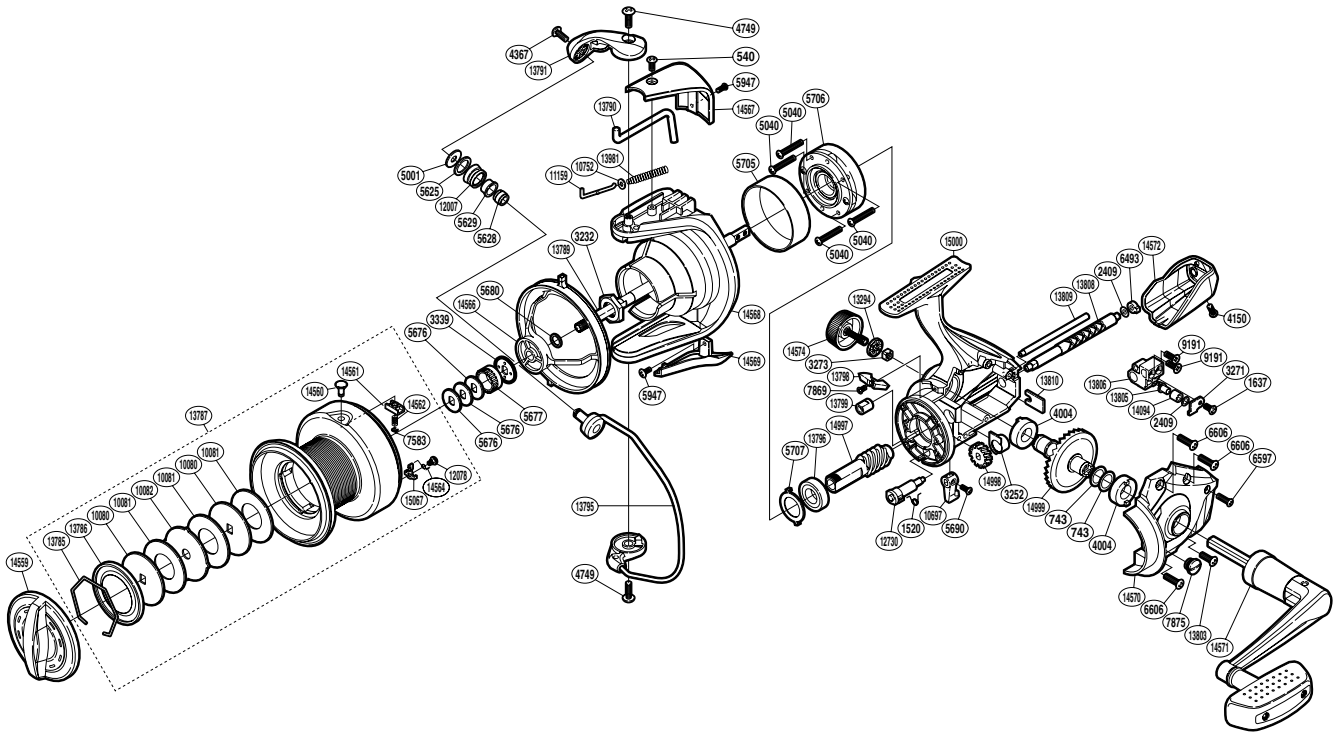

## AERLEX PG

## ALX-8000PG

Please note that the number of adjusting washers may not be the same as shown in the exploded views. (Adjustment will vary with each individual product.)

(1SH318000G)

Part No.	Description	Part No.	Description	Part No.	Description
RD 0540	Screw	RD 6493	Worm Bushing (rear)	RD13803	Screw
RD 0743	Washer	RD 6597	Screw	RD13805	Oscillating Pawl
RD 1520	Anti-Reverse Cam Spring	RD 6606	Screw	RD13806	Oscillating Slider
RD 1637	Screw	RD 7583	E Lock	RD13808	Worm Shaft
RD 2409	Spacer	RD 7869	Screw	RD13809	Oscillating Guide
RD 3232	Rotor Nut	RD 7875	Oil Cap	RD13810	Worm Shaft Retainer
RD 3252	Bushing	RD 9191	Screw	RD13981	Bail Spring
RD 3271	Oscillating Pawl Cover	RD10080	Key Washer	RD14094	Oscillating Slider Bushing
RD 3273	Handle Screw Lock	RD10081	Drag Washer	RD14559	Drag Knob
RD 3339	Spool Support B	RD10082	Eared Washer	RD14560	Line Clip
RD 4004	Drive Gear Bushing	RD10697	Anti-Reverse Lever	RD14561	Line Clip Holder
RD 4150	Screw	RD10752	Bail Spring Guide A Support	RD14562	Line Clip Spring
RD 4367	Screw	RD11159	Bail Spring Guide A	RD14564	Drag Click Spring
RD 4749	Screw	RD12007	Line Roller	RD14566	Line Safety Guard
RD 5001	Line Roller Washer	RD12078	Screw	RD14567	Bail Spring Cover
RD 5040	Screw	RD12730	Anti-Reverse Cam	RD14568	Rotor
RD 5625	Line Roller Spacer	RD13294	Handle Screw Lock Washer	RD14569	Bail Hold Support Guard
RD 5628	Line Roller Collar	RD13785	Drag Washers Retainer	RD14570	Side Cover
RD 5629	Line Roller Bushing	RD13786	Seal Plate	RD14571	Handle Assembly
RD 5676	Spool Washer	RD13787	Spool Assembly	RD14572	Rear Protector
RD 5677	Spool Support A	RD13789	Main Shaft	RD14574	Handle Screw Cap
RD 5680	Spacer	RD13790	Bail Trip Lever	RD14997	Pinion Gear
RD 5690	Screw	RD13791	Bail Arm	RD14998	Idle Gear
RD 5705	Roller Clutch Ring	RD13795	Bail Assembly	RD14999	Drive Gear
RD 5706	Roller Clutch Assembly	RD13796	Ball Bearing	RD15000	Body
RD 5707	Bearing Washer	RD13798	Bail Trip Strike	RD15067	Drag Click
RD 5947	Screw	RD13799	Worm Bushing (front)		