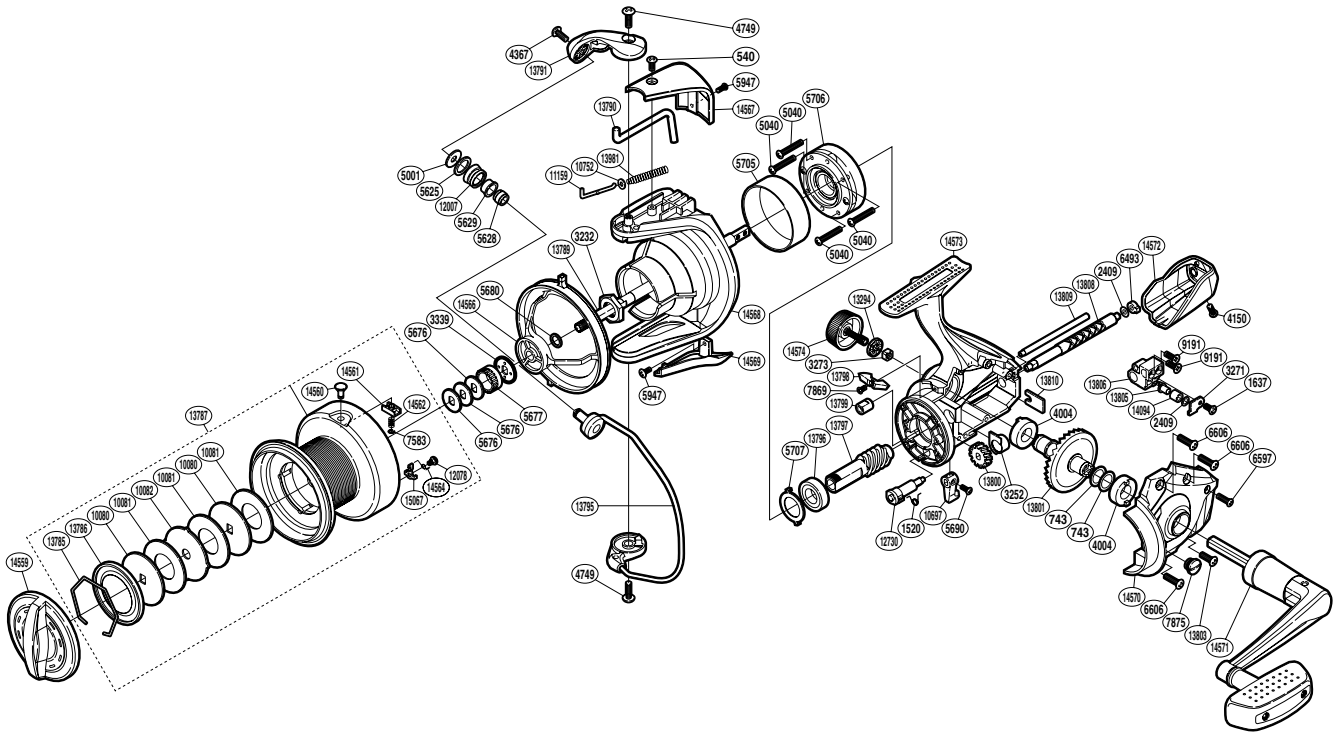

SHIMANO

AERLEX XSA

ALX-8000XSA

Please note that the number of adjusting washers may not be the same as shown in the exploded views. (Adjustment will vary with each individual product.)

(1SG678001G)

Part No.	Description	Part No.	Description	Part No.	Description
RD 0540	Screw	RD 6493	Worm Bushing (rear)	RD13799	Worm Bushing (front)
RD 0743	Washer	RD 6597	Screw	RD13800	Idle Gear
RD 1520	Anti-Reverse Cam Spring	RD 6606	Screw	RD13801	Drive Gear
RD 1637	Screw	RD 7583	E Lock	RD13803	Screw
RD 2409	Spacer	RD 7869	Screw	RD13805	Oscillating Pawl
RD 3232	Rotor Nut	RD 7875	Oil Cap	RD13806	Oscillating Slider
RD 3252	Bushing	RD 9191	Screw	RD13808	Worm Shaft
RD 3271	Oscillating Pawl Cover	RD10080	Key Washer	RD13809	Oscillating Guide
RD 3273	Handle Screw Lock	RD10081	Drag Washer	RD13810	Worm Shaft Retainer
RD 3339	Spool Support B	RD10082	Eared Washer	RD13981	Bail Spring
RD 4004	Drive Gear Bushing	RD10697	Anti-Reverse Lever	RD14094	Oscillating Slider Bushing
RD 4150	Screw	RD10752	Bail Spring Guide A Support	RD14559	Drag Knob
RD 4367	Screw	RD11159	Bail Spring Guide A	RD14560	Line Clip
RD 4749	Screw	RD12007	Line Roller	RD14561	Line Clip Holder
RD 5001	Line Roller Washer	RD12078	Screw	RD14562	Line Clip Spring
RD 5040	Screw	RD12730	Anti-Reverse Cam	RD14564	Drag Click Spring
RD 5625	Line Roller Spacer	RD13294	Handle Screw Lock Washer	RD14566	Line Safety Guard
RD 5628	Line Roller Collar	RD13785	Drag Washers Retainer	RD14567	Bail Spring Cover
RD 5629	Line Roller Bushing	RD13786	Seal Plate	RD14568	Rotor
RD 5676	Spool Washer	RD13787	Spool Assembly	RD14569	Bail Hold Support Guard
RD 5677	Spool Support A	RD13789	Main Shaft	RD14570	Side Cover
RD 5680	Spacer	RD13790	Bail Trip Lever	RD14571	Handle Assembly
RD 5690	Screw	RD13791	Bail Arm	RD14572	Rear Protector
RD 5705	Roller Clutch Ring	RD13795	Bail Assembly	RD14573	Body
RD 5706	Roller Clutch Assembly	RD13796	Ball Bearing	RD14574	Handle Screw Cap
RD 5707	Bearing Washer	RD13797	Pinion Gear	RD15067	Drag Click
RD 5947	Screw	RD13798	Bail Trip Strike		