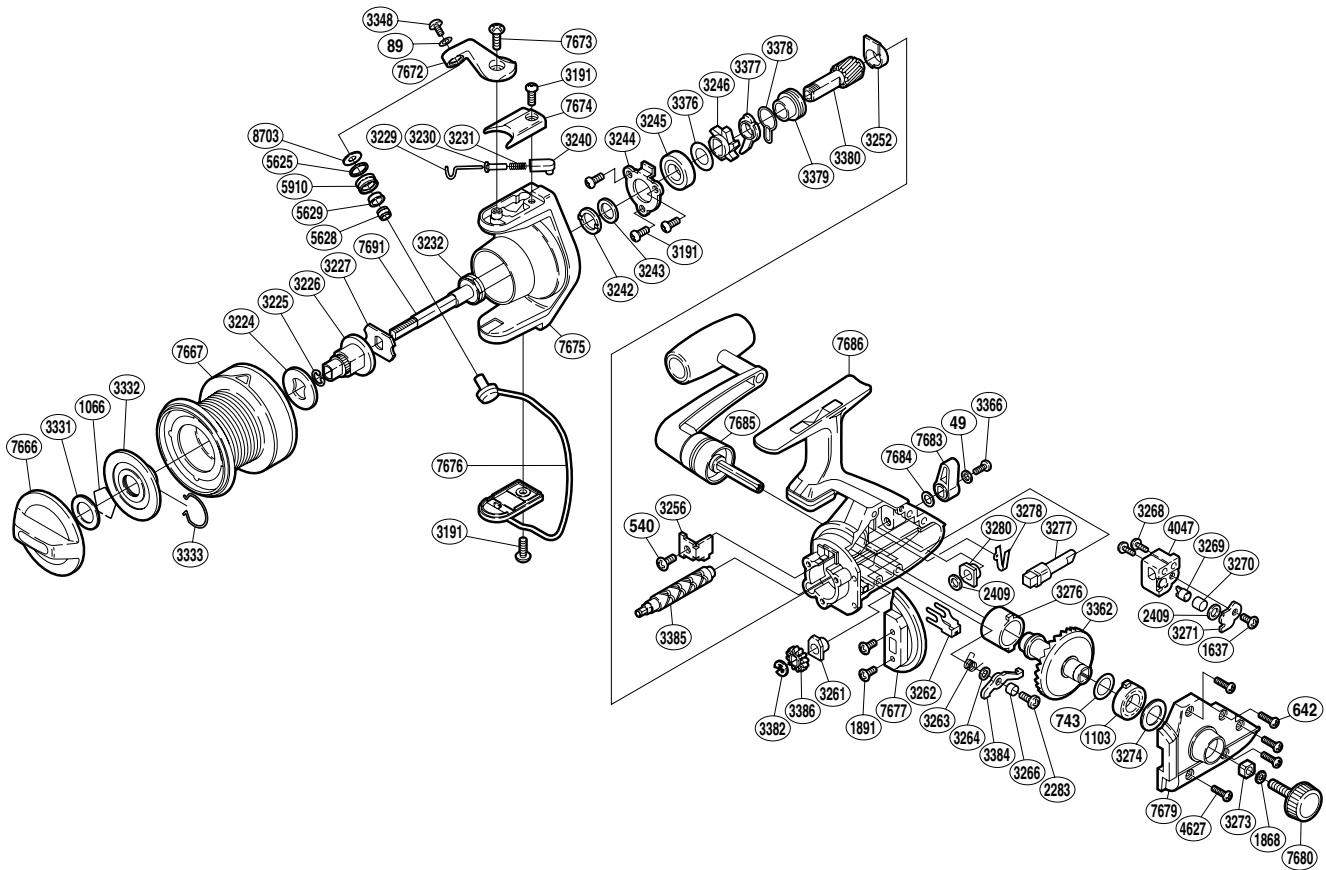

SHIMANO®

AERLEX XS

ALX XS-6000

Part No.	Description	Part No.	Description	Part No.	Description
RD0049	Lock Washer	RD3252	Pinion Gear Bushing	RD3380	Pinion Gear
RD0089	Lock Washer	RD3256	Anti-Reverse Guard	RD3382	"E" Lock
RD0540	Anti-Reverse Guard Screw	RD3261	Worm Shaft Bushing (front)	RD3384	Anti-Reverse Pawl
RD0642	Side Cover Screw (B)	RD3262	Worm Shaft Retainer	RD3385	Worm Shaft
RD0743	Drive Gear Washer	RD3263	Anti-Reverse Pawl Spring	RD3386	Idle Gear
RD1066	Washer Retainer	RD3264	Anti-Reverse Pawl Spacer	RD4047	Oscillating Slider
RD1103	Bushing (A)	RD3266	Anti-Reverse Pawl Support	RD4627	Side Cover Screw (A)
RD1637	Oscillating Retainer Screw	RD3268	Oscillating Slider Screw	RD5625	Line Roller Spacer
RD1868	Handle Lock Washer	RD3269	Oscillating Pawl	RD5628	Line Roller Collar
RD1891	Side Cover Flange Screw	RD3270	Oscillating Slider Bushing	RD5629	Line Roller Bushing
RD2283	Anti-Reverse Pawl Screw	RD3271	Oscillating Pawl Cover	RD5910	Line Roller
RD2409	Spacer	RD3273	Handle Screw Lock	RD7666	Drag Knob
RD3191	Multi-Purpose Screw	RD3274	Bushing Spacer	RD7667	Spool
RD3224	Spool Washer	RD3276	Bushing (B)	RD7672	Bail Arm
RD3225	Spool Supports Retainer	RD3277	Anti-Reverse Cam	RD7673	Bail Arm Screw
RD3226	Spool Support (A)	RD3278	Anti-Reverse Cam Spring	RD7674	Bail Spring Cover
RD3227	Spool Support (B)	RD3280	Worm Shaft Bushing (rear)	RD7675	Rotor
RD3229	Bail Spring Guide (A)	RD3331	Drag Knob Washer	RD7676	Bail Assembly
RD3230	Bail Spring Bushing	RD3332	Spool Drag Disk	RD7677	Side Cover Flange
RD3231	Bail Spring	RD3333	Drag Disk Retainer	RD7679	Side Cover
RD3232	Rotor Nut	RD3348	Line Roller Screw	RD7680	Handle Screw Cap
RD3240	Bail Spring Guide (B)	RD3362	Drive Gear	RD7683	Anti-Reverse Lever
RD3242	Rotor Washer	RD3366	Anti-Reverse Lever Screw	RD7684	Spacer
RD3243	Rotor Spacer	RD3376	Spacer	RD7685	Handle Assembly
RD3244	Bearing Retainer	RD3377	Anti-Reverse Lock Out	RD7686	Body
RD3245	Ball Bearing	RD3378	Anti-Reverse Lock Out Spring	RD7691	Main Shaft
RD3246	Anti-Reverse Ratchet	RD3379	Lock Out Spring Holder	RD8703	Line Roller Washer