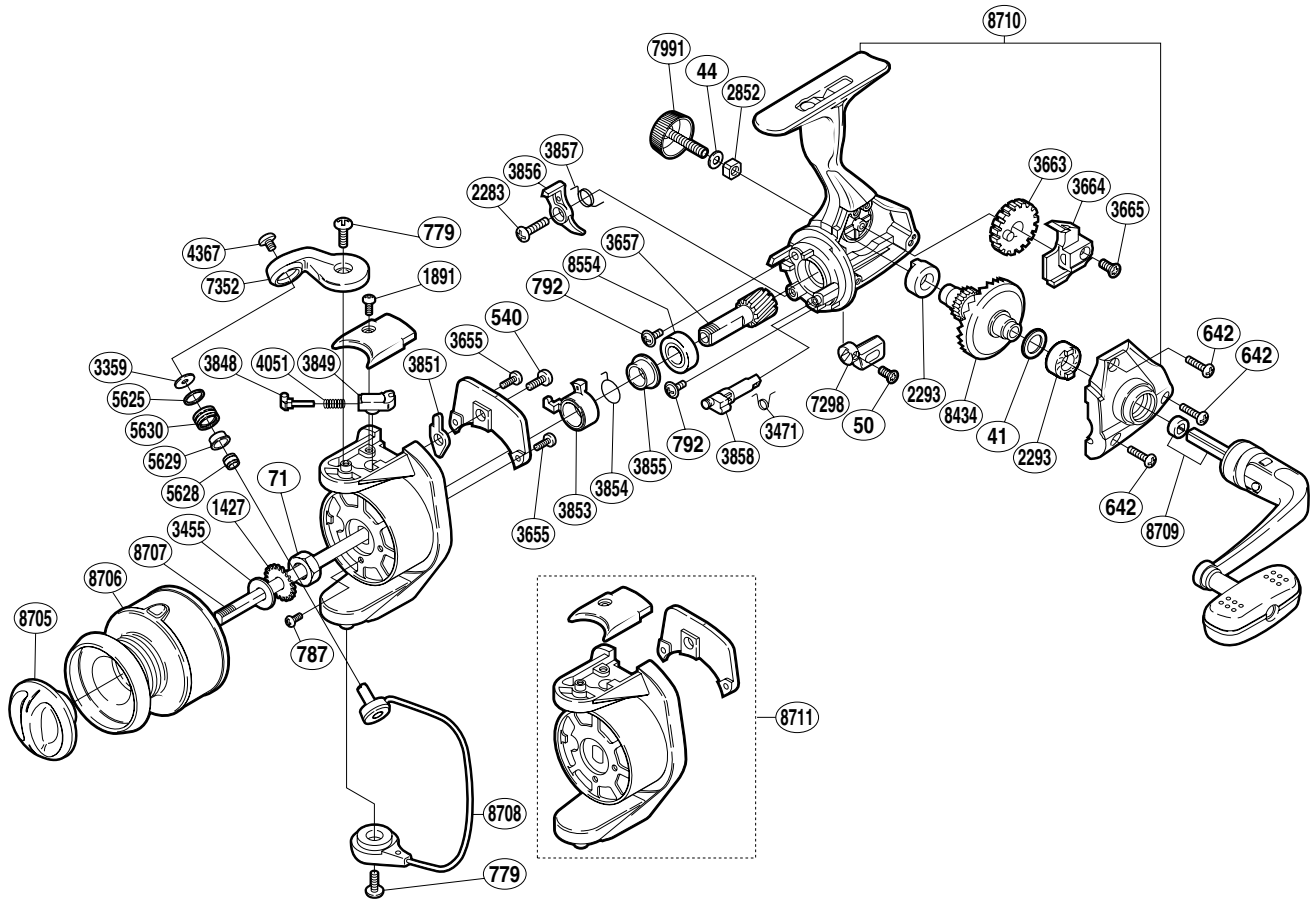

SHIMANO®

AERNOS

ARNS-1000

Part No.	Description	Part No.	Description	Part No.	Description
RD 0041	Drive Gear Washer	RD 3655	Cover Screw	RD 5628	Line Roller Collar
RD 0044	Handle Lock Washer	RD 3657	Pinion Gear	RD 5629	Line Roller Bushing
RD 0050	Anti-Reverse Lever Screw	RD 3663	Oscillating Gear	RD 5630	Line Roller
RD 0071	Rotor Nut	RD 3664	Oscillating Slider	RD 7298	Anti-Reverse Lever
RD 0540	Bail Trip Lever Screw	RD 3665	Slider Retainer Screw	RD 7352	Bail Arm
RD 0642	Side Cover Screw	RD 3848	Bail Spring Guide (A)	RD 7991	Handle Screw Cap
RD 0779	Multi-Purpose Screw	RD 3849	Bail Spring Guide (B)	RD 8434	Drive Gear
RD 0787	Nut Lock Screw	RD 3851	Bail Trip Lever	RD 8554	Ball Bearing
RD 0792	Bearing Retainer Screw	RD 3853	Anti-Reverse Lock Out	RD 8705	Drag Knob
RD 1427	Spool Support	RD 3854	Anti-Reverse Lock Out Spring	RD 8706	Spool Assembly
RD 1891	Bail Spring Cover Screw	RD 3855	Lock Out Spring Holder	RD 8707	Main Shaft
RD 2283	Anti-Reverse Pawl Screw	RD 3856	Anti-Reverse Pawl	RD 8708	Bail Assembly
RD 2293	Drive Gear Bushing	RD 3857	Anti-Reverse Pawl Spring	RD 8709	Handle Assembly
RD 2852	Handle Screw Lock	RD 3858	Anti-Reverse Cam	RD 8710	Body Assembly
RD 3359	Line Roller Washer	RD 4051	Bail Spring	RD 8711	Rotor Assembly
RD 3455	Spool Washer	RD 4367	Line Roller Screw		
RD 3471	Anti-Reverse Cam Spring	RD 5625	Line Roller Spacer		