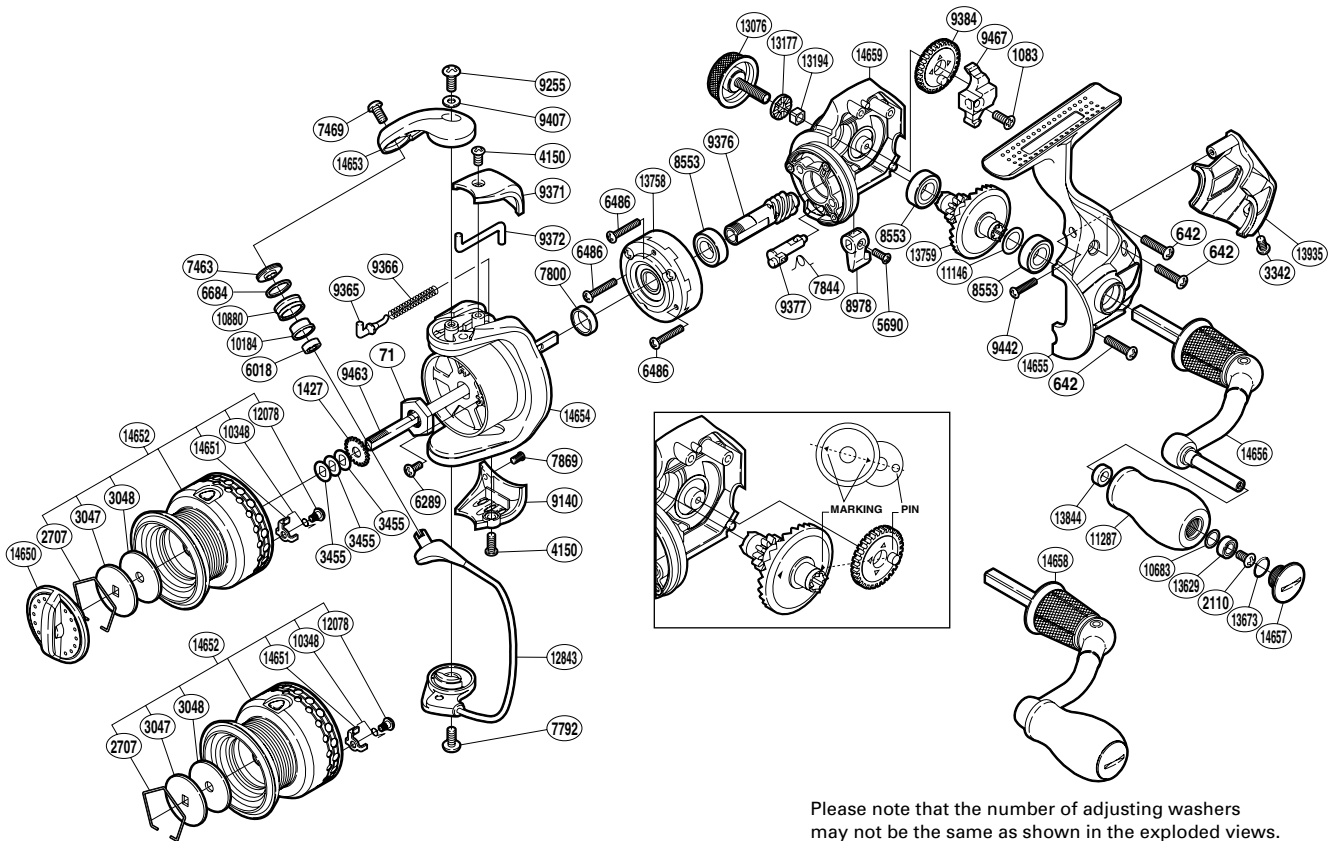

## ARNS-1000FA

(1SH241000G)

Please note that the number of adjusting washers may not be the same as shown in the exploded views. (Adjustment will vary with each individual product.)

Part No.	Description	Part No.	Description	Part No.	Description
RD 0071	Rotor Nut	RD 8553	Ball Bearing	RD12843	Bail Assembly
RD 0642	Screw	RD 8978	Anti-Reverse Lever	RD13076	Handle Screw Cap
RD 1083	Screw	RD 9140	Bail Hold Support Guard	RD13177	Handle Screw Cap Spacer
RD 1427	Spool Support	RD 9255	Screw	RD13194	Handle Screw Lock
RD 2110	Screw	RD 9365	Bail Spring Guide	RD13269	Ball Bearing
RD 2707	Drag Washers Retainer	RD 9366	Bail Spring	RD13673	O Ring
RD 3047	Key Washer	RD 9371	Bail Spring Cover	RD13758	Roller Clutch Assembly
RD 3048	Drag Washer	RD 9372	Bail Trip Lever	RD13759	Drive Gear
RD 3342	Screw	RD 9376	Pinion Gear	RD13844	Handle Knob Bushing
RD 3455	Spool Washer	RD 9377	Anti-Reverse Cam	RD13935	Rear Protector
RD 4150	Screw	RD 9384	Oscillating Gear	RD14650	Drag Knob
RD 5690	Screw	RD 9407	Washer	RD14651	Drag Click
RD 6018	Ball Bearing	RD 9442	Screw	RD14652	Spool Assembly
RD 6289	Screw	RD 9463	Main Shaft	RD14653	Bail Arm
RD 6486	Screw	RD 9467	Oscillating Slider	RD14654	Rotor
RD 6684	Line Roller Spacer	RD10184	Line Roller Bushing	RD14655	Side Cover
RD 7463	Line Roller Washer	RD10348	Click Spring	RD14656	Handle Shank Assembly
RD 7469	Screw	RD10683	Washer	RD14657	Handle Knob Seal
RD 7792	Screw	RD10880	Line Roller	RD14658	Handle Assembly
RD 7800	Rotor Ring	RD11146	Washer	RD14659	Body
RD 7844	Anti-Reverse Cam Spring	RD11287	Handle Knob		
RD 7869	Screw	RD12078	Screw		