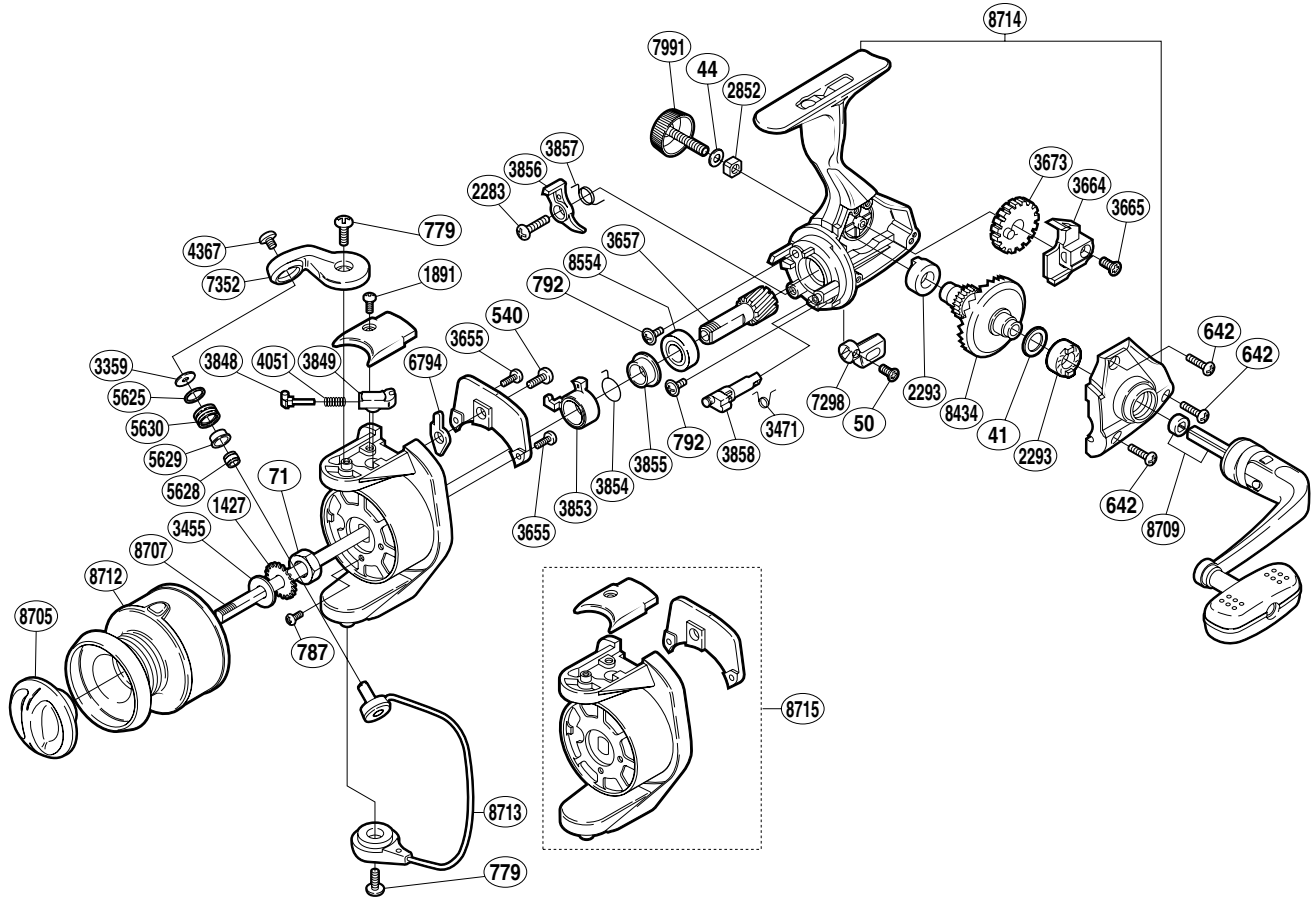

## ARNS-2000

Part No.	Description	Part No.	Description	Part No.	Description
RD 0041	Drive Gear Washer	RD 3655	Cover Screw	RD 5629	Line Roller Bushing
RD 0044	Handle Lock Washer	RD 3657	Pinion Gear	RD 5630	Line Roller
RD 0050	Anti-Reverse Lever Screw	RD 3664	Oscillating Slider	RD 6794	Bail Trip Lever
RD 0071	Rotor Nut	RD 3665	Slider Retainer Screw	RD 7298	Anti-Reverse Lever
RD 0540	Bail Trip Lever Screw	RD 3673	Oscillating Gear	RD 7352	Bail Arm
RD 0642	Side Cover Screw	RD 3848	Bail Spring Guide (A)	RD 7991	Handle Screw Cap
RD 0779	Multi-Purpose Screw	RD 3849	Bail Spring Guide (B)	RD 8434	Drive Gear
RD 0787	Nut Lock Screw	RD 3853	Anti-Reverse Lock Out	RD 8554	Ball Bearing
RD 0792	Bearing Retainer Screw	RD 3854	Anti-Reverse Lock Out Spring	RD 8705	Drag Knob
RD 1427	Spool Support	RD 3855	Lock Out Spring Holder	RD 8707	Main Shaft
RD 1891	Bail Spring Cover Screw	RD 3856	Anti-Reverse Pawl	RD 8709	Handle Assembly
RD 2283	Anti-Reverse Pawl Screw	RD 3857	Anti-Reverse Pawl Spring	RD 8712	Spool Assembly
RD 2293	Drive Gear Bushing	RD 3858	Anti-Reverse Cam	RD 8713	Bail Assembly
RD 2852	Handle Screw Lock	RD 4051	Bail Spring	RD 8714	Body Assembly
RD 3359	Line Roller Washer	RD 4367	Line Roller Screw	RD 8715	Rotor Assembly
RD 3455	Spool Washer	RD 5625	Line Roller Spacer		
RD 3471	Anti-Reverse Cam Spring	RD 5628	Line Roller Collar		