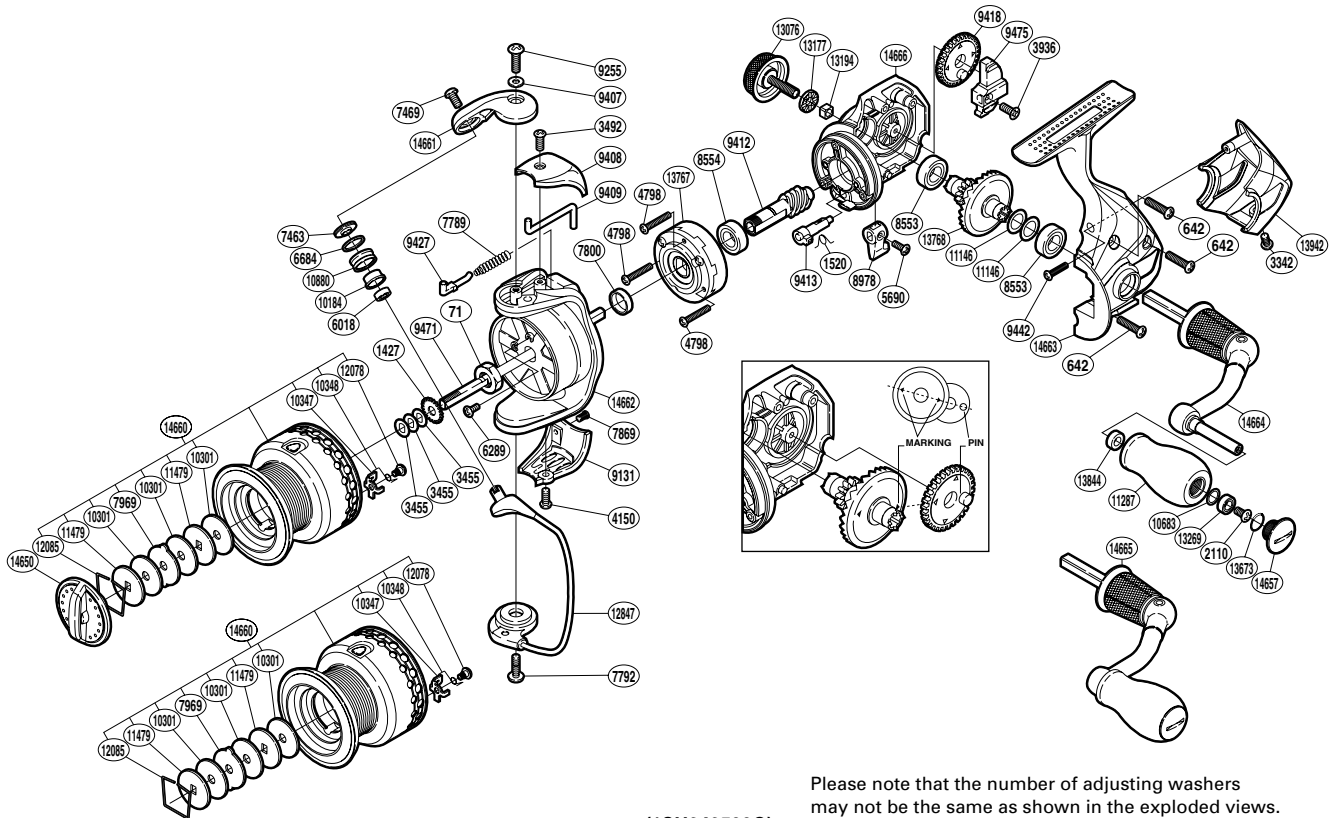

SHIMANO

AERNOS

ARNS-2500FA

(1SH242500G)

Please note that the number of adjusting washers may not be the same as shown in the exploded views. (Adjustment will vary with each individual product.)

Part No.	Description	Part No.	Description	Part No.	Description
RD 0071	Rotor Nut	RD 8554	Ball Bearing	RD12078	Screw
RD 0642	Screw	RD 8978	Anti-Reverse Lever	RD12085	Drag Washers Retainer
RD 1427	Spool Support	RD 9131	Bail Hold Support Guard	RD12847	Bail Assembly
RD 1520	Anti-Reverse Cam Spring	RD 9255	Screw	RD13076	Handle Screw Cap
RD 2110	Screw	RD 9407	Washer	RD13177	Handle Screw Cap Spacer
RD 3342	Screw	RD 9408	Bail Spring Cover	RD13194	Handle Screw Lock
RD 3455	Spool Washer	RD 9409	Bail Trip Lever	RD13269	Ball Bearing
RD 3492	Screw	RD 9412	Pinion Gear	RD13673	O Ring
RD 3936	Screw	RD 9413	Anti-Reverse Cam	RD13767	Roller Clutch Assembly
RD 4150	Screw	RD 9418	Oscillating Gear	RD13768	Drive Gear
RD 4798	Screw	RD 9427	Bail Spring Guide	RD13844	Handle Knob Bushing
RD 5690	Screw	RD 9442	Screw	RD13942	Rear Protector
RD 6018	Ball Bearing	RD 9471	Main Shaft	RD14650	Drag Knob
RD 6289	Screw	RD 9475	Oscillating Slider	RD14657	Handle Knob Seal
RD 6684	Line Roller Spacer	RD10184	Line Roller Bushing	RD14660	Spool Assembly
RD 7463	Line Roller Washer	RD10301	Drag Washer	RD14661	Bail Arm
RD 7469	Screw	RD10347	Drag Click	RD14662	Rotor
RD 7789	Bail Spring	RD10348	Click Spring	RD14663	Side Cover
RD 7792	Screw	RD10683	Washer	RD14664	Handle Shank Assembly
RD 7800	Rotor Ring	RD10880	Line Roller	RD14665	Handle Assembly
RD 7869	Screw	RD11146	Washer	RD14666	Body
RD 7969	Eared Washer	RD11287	Handle Knob		
RD 8553	Ball Bearing	RD11479	Key Washer		