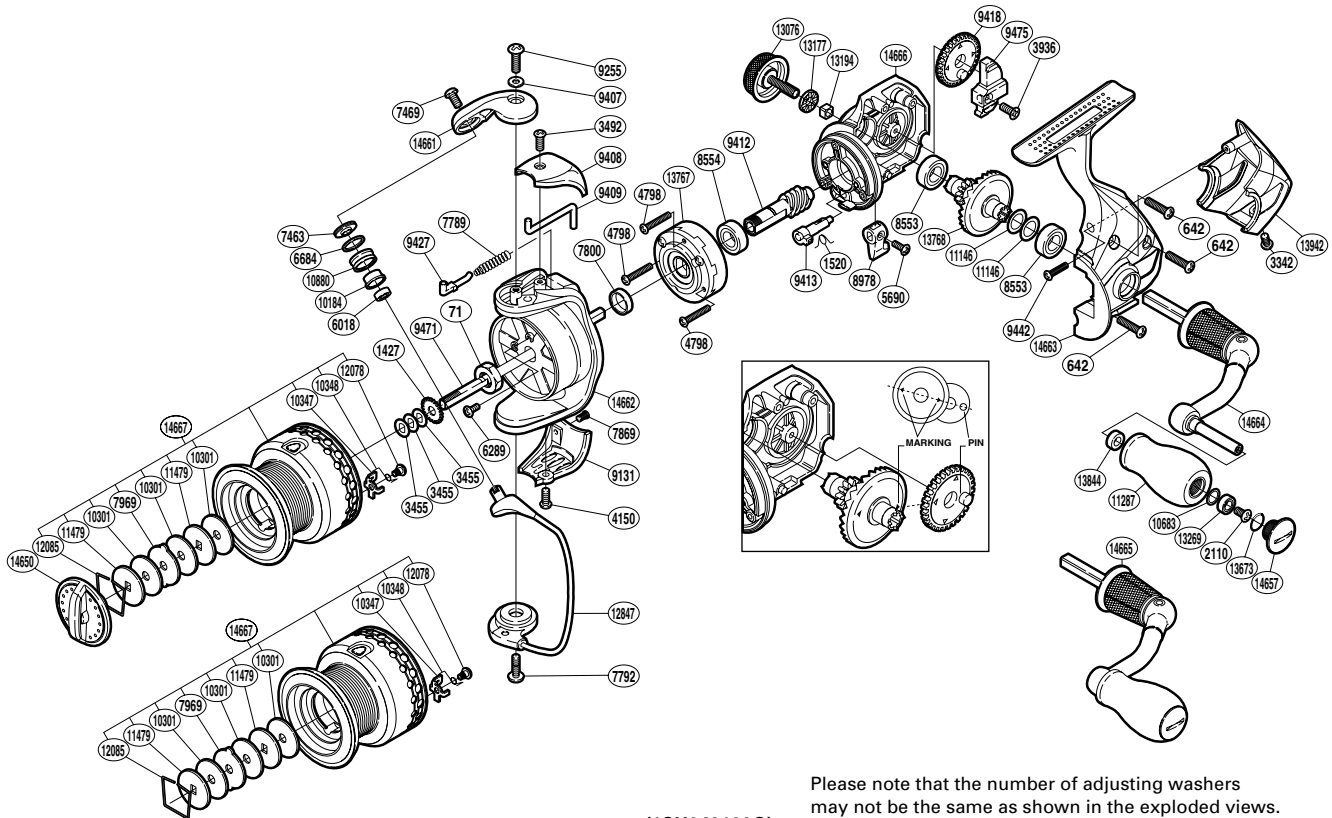

SHIMANO

AERNOS

ARNS-3000SFA

(1SH243100G)

Please note that the number of adjusting washers may not be the same as shown in the exploded views. (Adjustment will vary with each individual product.)

Part No.	Description	Part No.	Description	Part No.	Description
RD 0071	Rotor Nut	RD 8554	Ball Bearing	RD12078	Screw
RD 0642	Screw	RD 8978	Anti-Reverse Lever	RD12085	Drag Washers Retainer
RD 1427	Spool Support	RD 9131	Bail Hold Support Guard	RD12847	Bail Assembly
RD 1520	Anti-Reverse Cam Spring	RD 9255	Screw	RD13076	Handle Screw Cap
RD 2110	Screw	RD 9407	Washer	RD13177	Handle Screw Cap Spacer
RD 3342	Screw	RD 9408	Bail Spring Cover	RD13194	Handle Screw Lock
RD 3455	Spool Washer	RD 9409	Bail Trip Lever	RD13269	Ball Bearing
RD 3492	Screw	RD 9412	Pinion Gear	RD13673	O Ring
RD 3936	Screw	RD 9413	Anti-Reverse Cam	RD13767	Roller Clutch Assembly
RD 4150	Screw	RD 9418	Oscillating Gear	RD13768	Drive Gear
RD 4798	Screw	RD 9427	Bail Spring Guide	RD13844	Handle Knob Bushing
RD 5690	Screw	RD 9442	Screw	RD13942	Rear Protector
RD 6018	Ball Bearing	RD 9471	Main Shaft	RD14650	Drag Knob
RD 6289	Screw	RD 9475	Oscillating Slider	RD14657	Handle Knob Seal
RD 6684	Line Roller Spacer	RD10184	Line Roller Bushing	RD14661	Bail Arm
RD 7463	Line Roller Washer	RD10301	Drag Washer	RD14662	Rotor
RD 7469	Screw	RD10347	Drag Click	RD14663	Side Cover
RD 7789	Bail Spring	RD10348	Click Spring	RD14664	Handle Shank Assembly
RD 7792	Screw	RD10683	Washer	RD14665	Handle Assembly
RD 7800	Rotor Ring	RD10880	Line Roller	RD14666	Body
RD 7869	Screw	RD11146	Washer	RD14667	Spool Assembly
RD 7969	Eared Washer	RD11287	Handle Knob		
RD 8553	Ball Bearing	RD11479	Key Washer		