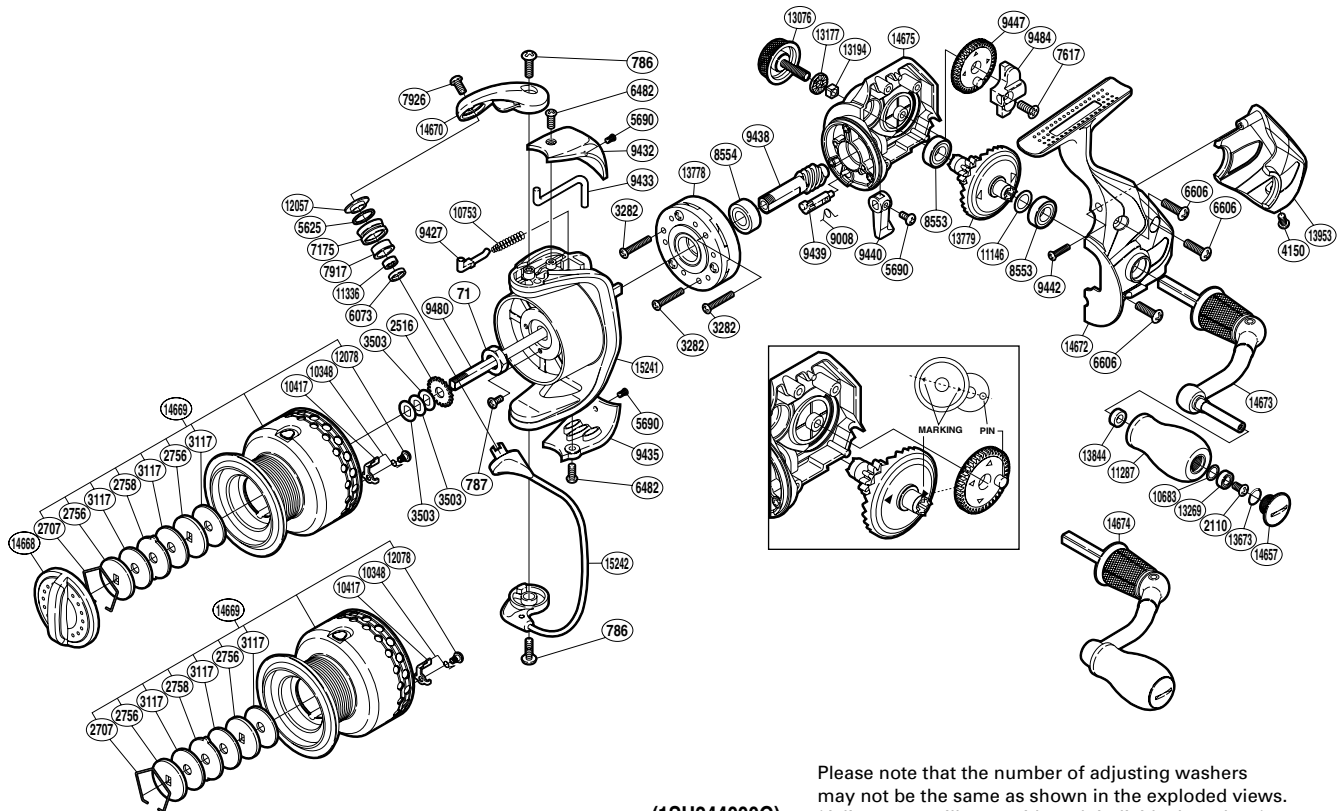

SHIMANO

AERNOS

ARNS-4000FA

(1SH244000G)

Please note that the number of adjusting washers may not be the same as shown in the exploded views. (Adjustment will vary with each individual product.)

Part No.	Description	Part No.	Description	Part No.	Description
RD 0071	Rotor Nut	RD 8553	Ball Bearing	RD12057	Line Roller Washer
RD 0786	Screw	RD 8554	Ball Bearing	RD12078	Screw
RD 0787	Screw	RD 9008	Anti-Reverse Cam Spring	RD13076	Handle Screw Cap
RD 2110	Screw	RD 9427	Bail Spring Guide	RD13177	Handle Screw Cap Spacer
RD 2516	Spool Support	RD 9432	Bail Spring Cover	RD13194	Handle Screw Lock
RD 2707	Drag Washers Retainer	RD 9433	Bail Trip Lever	RD13269	Ball Bearing
RD 2756	Key Washer	RD 9435	Bail Hold Support Guard	RD13673	O Ring
RD 2758	Eared Washer	RD 9438	Pinion Gear	RD13778	Roller Clutch Assembly
RD 3117	Drag Washer	RD 9439	Anti-Reverse Cam	RD13779	Drive Gear
RD 3282	Screw	RD 9440	Anti-Reverse Lever	RD13844	Handle Knob Bushing
RD 3503	Spool Washer	RD 9442	Screw	RD13953	Rear Protector
RD 4150	Screw	RD 9447	Oscillating Gear	RD14657	Handle Knob Seal
RD 5625	Line Roller Spacer	RD 9480	Main Shaft	RD14668	Drag Knob
RD 5690	Screw	RD 9484	Oscillating Slider	RD14669	Spool Assembly
RD 6073	Bearing Spacer	RD10348	Click Spring	RD14670	Bail Arm
RD 6482	Screw	RD10417	Drag Click	RD14672	Side Cover
RD 6606	Screw	RD10683	Washer	RD14673	Handle Shank Assembly
RD 7175	Line Roller	RD10753	Bail Spring	RD14674	Handle Assembly
RD 7617	Screw	RD11146	Washer	RD14675	Body
RD 7917	Line Roller Bushing	RD11287	Handle Knob	RD15241	Rotor
RD 7926	Screw	RD11336	Ball Bearing	RD15242	Bail Assembly