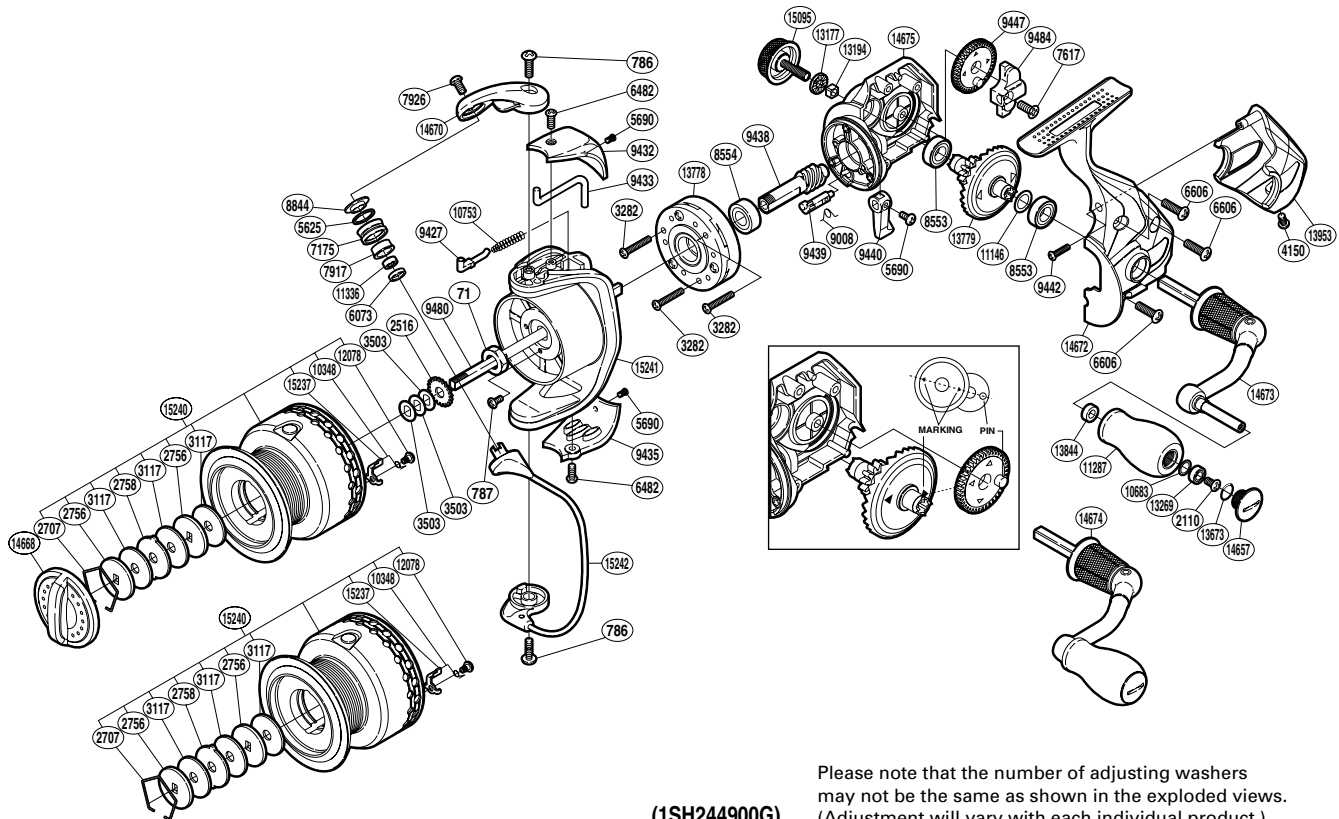

SHIMANO

AERNOS

ARNS-C5000FA

(1SH244900G)

Please note that the number of adjusting washers may not be the same as shown in the exploded views. (Adjustment will vary with each individual product.)

Part No.	Description	Part No.	Description	Part No.	Description
RD 0071	Rotor Nut	RD 8553	Ball Bearing	RD12078	Screw
RD 0786	Screw	RD 8554	Ball Bearing	RD13177	Handle Screw Cap Spacer
RD 0787	Screw	RD 8844	Line Roller Washer	RD13194	Handle Screw Lock
RD 2110	Screw	RD 9008	Anti-Reverse Cam Spring	RD13269	Ball Bearing
RD 2516	Spool Support	RD 9427	Bail Spring Guide	RD13673	O Ring
RD 2707	Drag Washers Retainer	RD 9432	Bail Spring Cover	RD13778	Roller Clutch Assembly
RD 2756	Key Washer	RD 9433	Bail Trip Lever	RD13779	Drive Gear
RD 2758	Eared Washer	RD 9435	Bail Hold Support Guard	RD13844	Handle Knob Bushing
RD 3117	Drag Washer	RD 9438	Pinion Gear	RD13953	Rear Protector
RD 3282	Screw	RD 9439	Anti-Reverse Cam	RD14657	Handle Knob Seal
RD 3503	Spool Washer	RD 9440	Anti-Reverse Lever	RD14668	Drag Knob
RD 4150	Screw	RD 9442	Screw	RD14670	Bail Arm
RD 5625	Line Roller Spacer	RD 9447	Oscillating Gear	RD14672	Side Cover
RD 5690	Screw	RD 9480	Main Shaft	RD14673	Handle Shank Assembly
RD 6073	Bearing Spacer	RD 9484	Oscillating Slider	RD14674	Handle Assembly
RD 6482	Screw	RD10348	Click Spring	RD14675	Body
RD 6606	Screw	RD10683	Washer	RD15095	Handle Screw Cap
RD 7175	Line Roller	RD10753	Bail Spring	RD15237	Drag Click
RD 7617	Screw	RD11146	Washer	RD15240	Spool Assembly
RD 7917	Line Roller Bushing	RD11287	Handle Knob	RD15241	Rotor
RD 7926	Screw	RD11336	Ball Bearing	RD15242	Bail Assembly