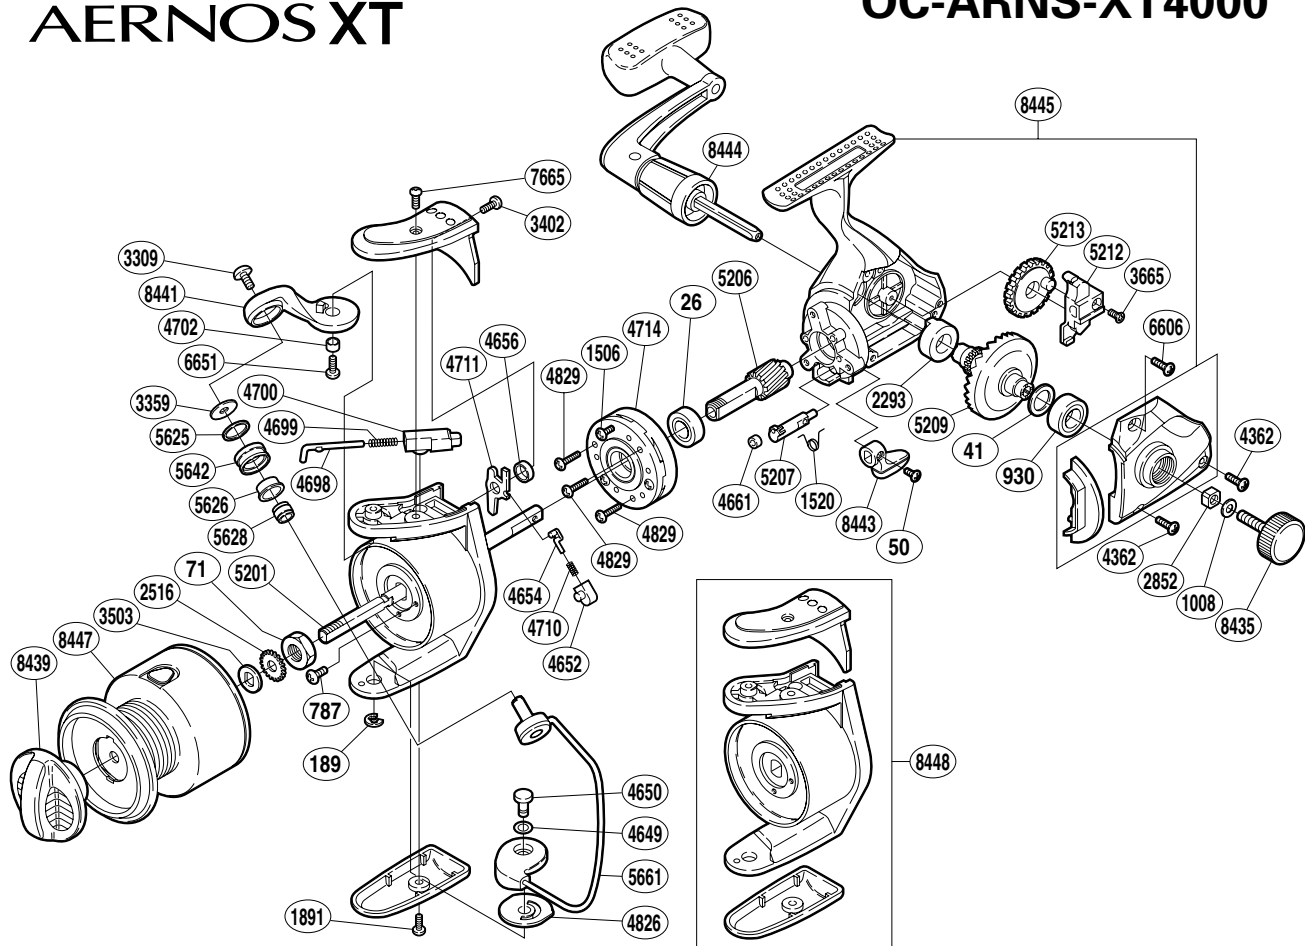

### OC-ARNS-XT4000

Part No.	Description	Part No.	Description	Part No.	Description
RD 0026	Ball Bearing	RD 4362	Side Cover Screw (long)	RD 5209	Drive Gear
RD 0041	Drive Gear Washer	RD 4649	Spacer	RD 5212	Oscillating Slider
RD 0050	Anti-Reverse Lever Screw	RD 4650	Bail Hold Support Shaft	RD 5213	Oscillating Gear
RD 0071	Rotor Nut	RD 4652	Lever Spring Guide (B)	RD 5625	Line Roller Spacer
RD 0189	"E" Lock	RD 4654	Lever Spring Guide (A)	RD 5626	Line Roller Bushing
RD 0787	Nut Lock Screw	RD 4656	Trip Lever Spacer	RD 5628	Line Roller Collar
RD 0930	Ball Bearing	RD 4661	Anti-Reverse Cam Ring	RD 5642	Line Roller
RD 1008	Handle Lock Washer	RD 4698	Bail Spring Guide (A)	RD 5661	Bail Assembly
RD 1506	Clutch Cover Screw	RD 4699	Bail Spring	RD 6606	Side Cover Screw (short)
RD 1520	Anti-Reverse Cam Spring	RD 4700	Bail Spring Guide (B)	RD 6651	Bail Arm Screw
RD 1891	Bail Hold Support Guard Screw	RD 4702	Bail Arm Bushing	RD 7665	Bail Spring Cover Screw (A)
RD 2293	Drive Gear Bushing	RD 4710	Lever Spring	RD 8435	Handle Screw Cap
RD 2516	Spool Support	RD 4711	Bail Trip Lever	RD 8439	Drag Knob
RD 2852	Handle Screw Lock	RD 4714	Roller Clutch Assembly	RD 8441	Bail Arm
RD 3309	Line Roller Screw	RD 4826	Bail Hold Support Spacer	RD 8443	Anti-Reverse Lever
RD 3359	Line Roller Washer	RD 4829	Roller Clutch Screw	RD 8444	Handle Assembly
RD 3402	Bail Spring Cover Screw (B)	RD 5201	Main Shaft	RD 8445	Body Assembly
RD 3503	Spool Washer	RD 5206	Pinion Gear	RD 8447	Spool Assembly
RD 3665	Slide Retainer Screw	RD 5207	Anti-Reverse Cam	RD 8448	Rotor Assembly