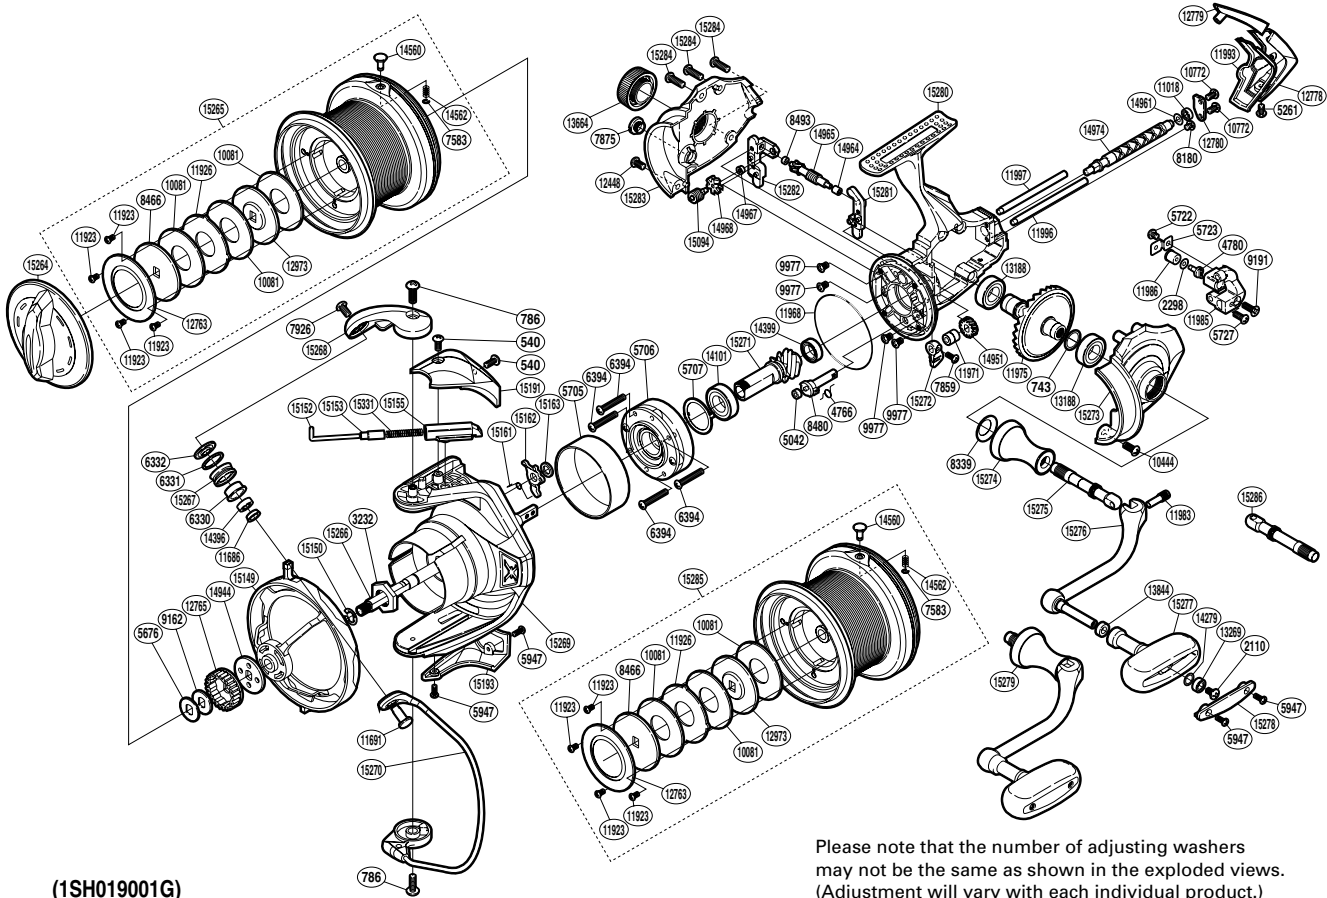

SHIMANO

AERO TECHNIUM 

AR TECH-10000XSC

(1SH019001G)

Please note that the number of adjusting washers may not be the same as shown in the exploded views. (Adjustment will vary with each individual product.)