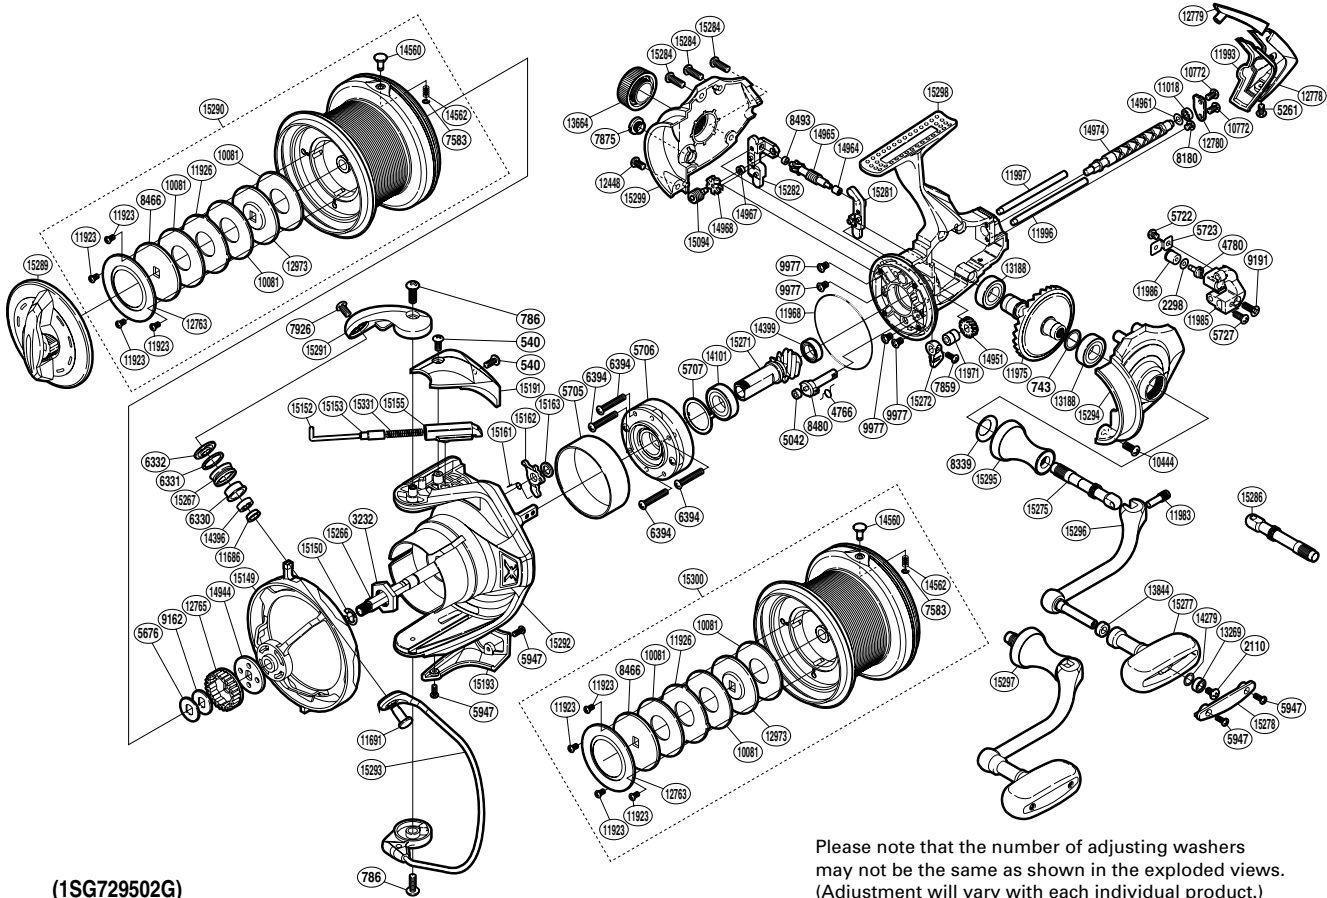

SHIMANO

AERO TECHNIUM SA-RB

AR TECH-12000XTC

(1SG729502G)

Please note that the number of adjusting washers may not be the same as shown in the exploded views. (Adjustment will vary with each individual product.)