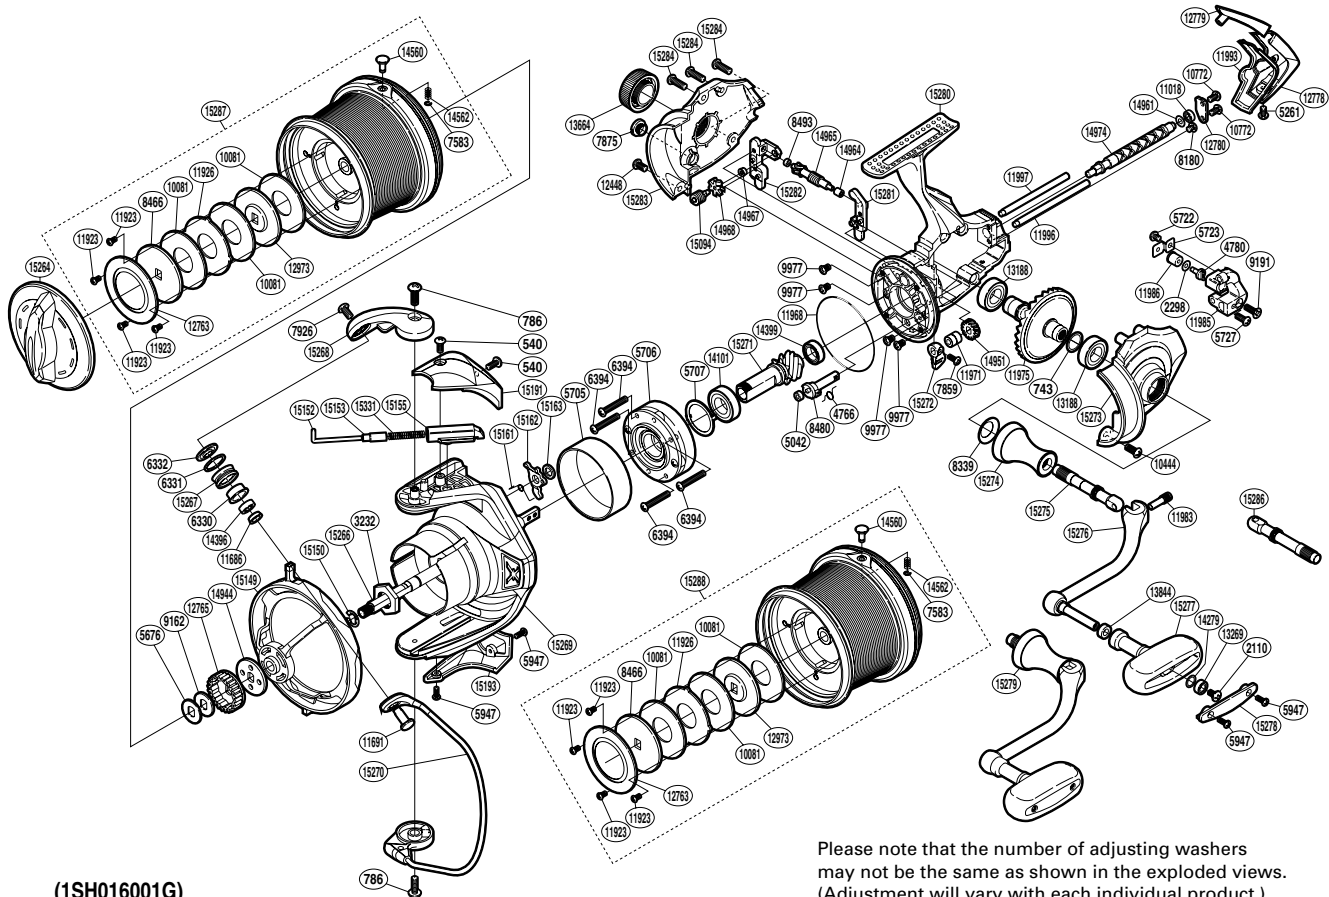

SHIMANO

AERO TECHNIUM 

AR TECH-6000XSC

(1SH016001G)

Please note that the number of adjusting washers may not be the same as shown in the exploded views. (Adjustment will vary with each individual product.)