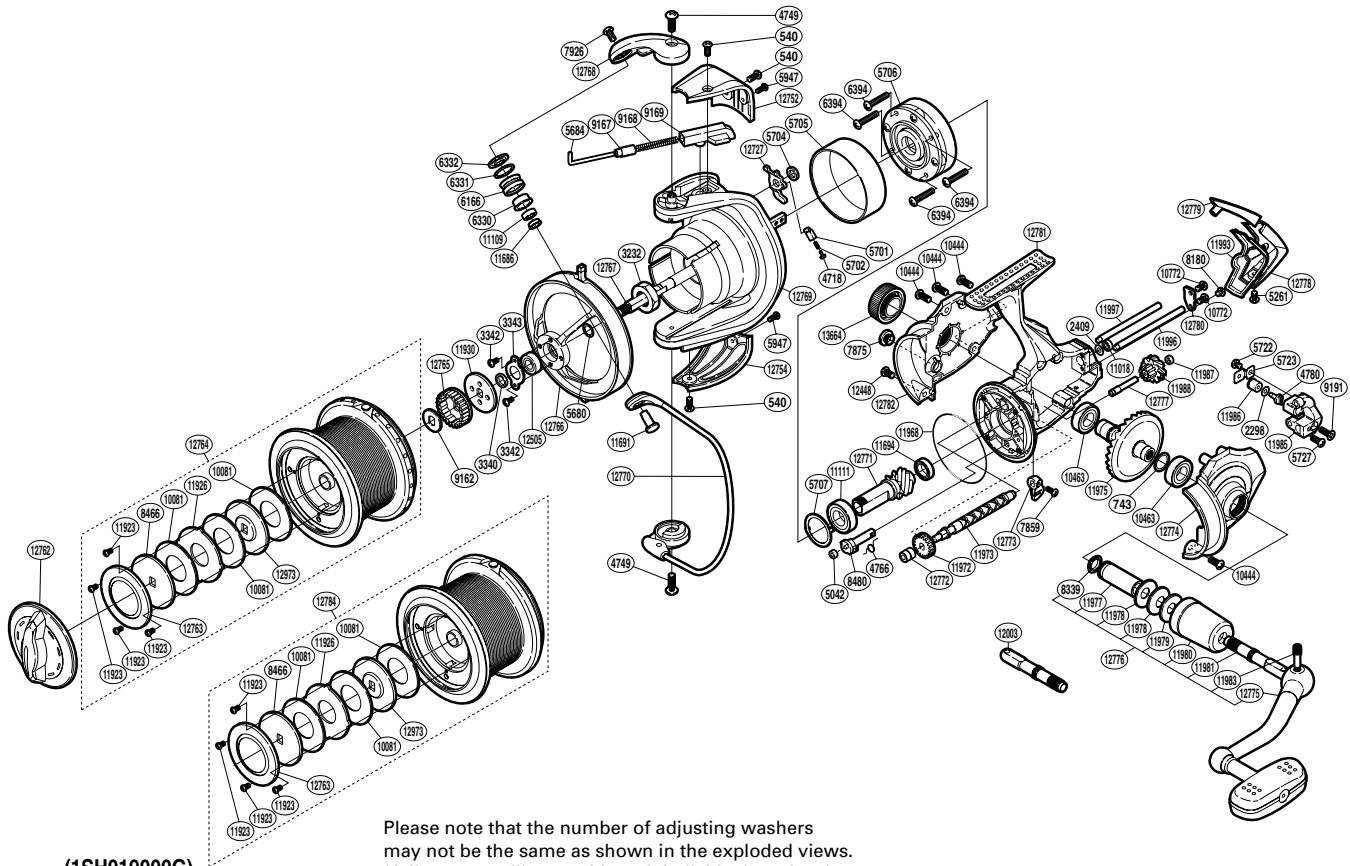

SHIMANO

AERO TECHNIUM 

AR TECH-10000XSB

(1SH01900G)

Please note that the number of adjusting washers may not be the same as shown in the exploded views. (Adjustment will vary with each individual product.)