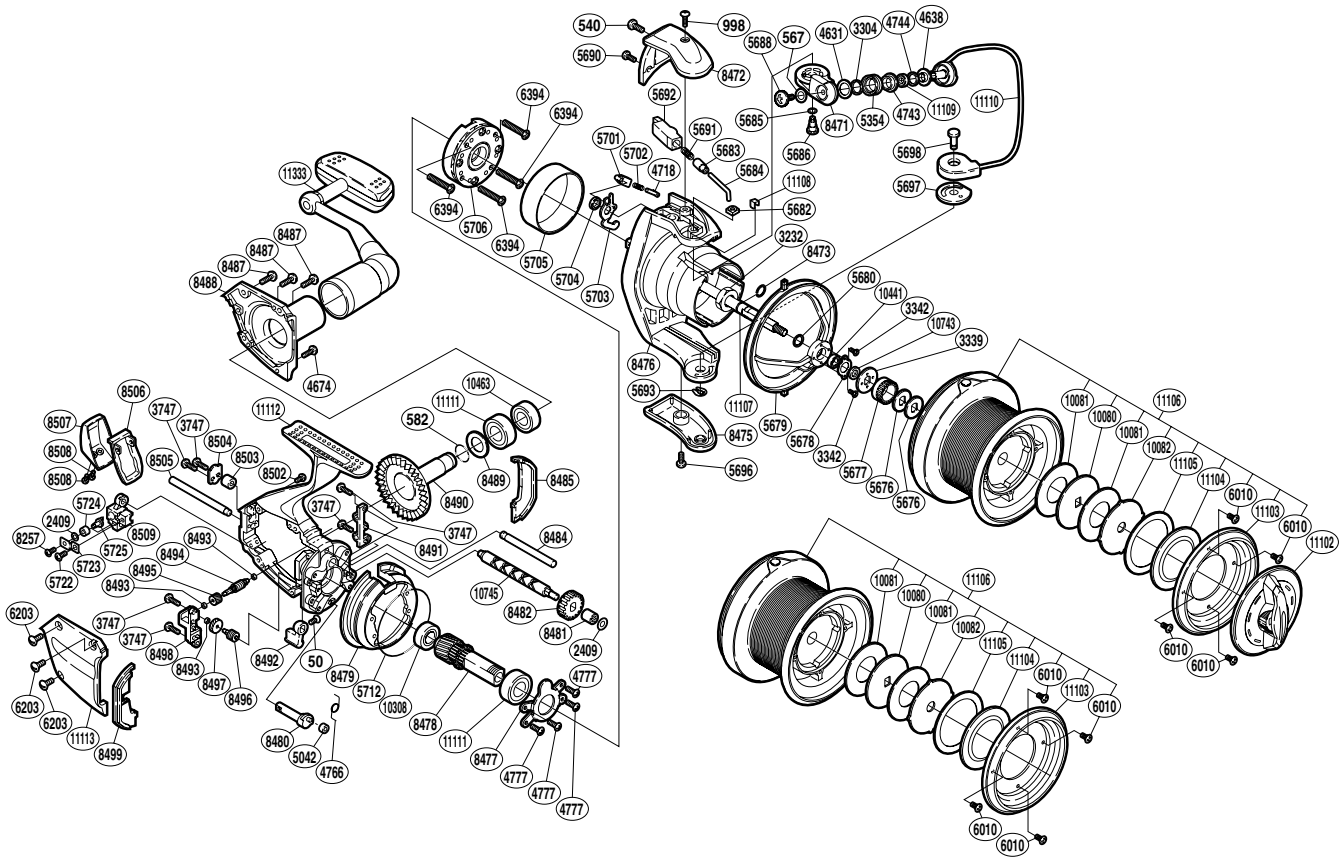

SHIMANO

AERO TECHNIUM 

AR TECH-12000XTA

(1SG729500G)

Part No.	Description	Part No.	Description	Part No.	Description
RD 0050	Screw	RD 5697	Bail Hold Support Spacer	RD 8494	Idle Gear
RD 0540	Screw	RD 5698	Bail Hold Support Shaft	RD 8495	Idle Gear
RD 0567	Lock Washer	RD 5701	Lever Spring Guide B	RD 8496	Pinion Worm Gear
RD 0582	O Ring	RD 5702	Lever Spring	RD 8497	Pinion Worm Gear
RD 0998	Screw	RD 5703	Bail Trip Lever	RD 8498	Worm Gear Side Guide
RD 2409	Spacer	RD 5704	Trip Lever Spacer	RD 8499	Side Cover Flange B
RD 3232	Rotor Nut	RD 5705	Roller Clutch Ring	RD 8502	Oscillating Guide Screw
RD 3304	Bearing Spacer	RD 5706	Roller Clutch Assembly	RD 8503	Worm Bushing (rear)
RD 3339	Spool Support B	RD 5712	O Ring	RD 8504	Worm Shaft Retainer
RD 3342	Screw	RD 5722	Screw	RD 8505	Oscillating Guide
RD 3747	Screw	RD 5723	Oscillating Pawl Cover	RD 8506	Rear Shield
RD 4631	Spacer	RD 5724	Oscillating Slider Bushing	RD 8507	Rear Protector
RD 4638	Line Roller Washer	RD 5725	Oscillating Pawl	RD 8508	Screw
RD 4674	Screw	RD 6010	Screw	RD 8509	Oscillating Slider
RD 4718	Lever Spring Guide A	RD 6203	Screw	RD10080	Key Washer
RD 4743	Line Roller Bushing	RD 6394	Screw	RD10081	Drag Washer
RD 4744	Roller Bearing Seal	RD 8257	Screw	RD10082	Eared Washer
RD 4766	Anti-Reverse Cam Spring	RD 8471	Bail Arm	RD10308	Ball Bearing
RD 4777	Screw	RD 8472	Bail Spring Cover	RD10441	Ball Bearing
RD 5042	Anti-Reverse Cam Ring	RD 8473	Line Safety Guard Clip	RD10463	Ball Bearing
RD 5354	Line Roller	RD 8475	Bail Hold Support Guard	RD10743	Line Safety Guard Spacer
RD 5676	Spool Washer	RD 8476	Rotor	RD10745	Worm Shaft
RD 5677	Spool Support A	RD 8477	Bearing Retainer	RD11102	Drag Knob
RD 5678	Bearing Retainer	RD 8478	Pinion Gear	RD11103	Spool Ring Collar
RD 5679	Line Safety Guard	RD 8479	Body Flange	RD11104	Seal Plate A
RD 5680	Spacer	RD 8480	Anti-Reverse Cam	RD11105	Seal Plate B
RD 5682	Bail Arm Nut	RD 8481	Worm Bushing (front)	RD11106	Spool Assembly
RD 5683	Spring Guide A Support	RD 8482	Idle Gear	RD11107	Main Shaft
RD 5684	Bail Spring Guide A	RD 8484	Oscillating Guide	RD11108	Angle Controller
RD 5685	Spacer	RD 8485	Side Cover Flange A	RD11109	Ball Bearing
RD 5686	Bail Arm Shaft	RD 8487	Screw	RD11110	Bail Assembly
RD 5688	Line Roller Screw	RD 8488	Side Cover A	RD11111	Ball Bearing
RD 5690	Screw	RD 8489	Washer	RD11112	Body
RD 5691	Bail Spring	RD 8490	Drive Gear	RD11113	Side Cover B
RD 5692	Bail Spring Guide B	RD 8491	Drive Gear Side Guide	RD11333	Handle Assembly
RD 5693	U Lock	RD 8492	Anti-Reverse Lever		
RD 5696	Screw	RD 8493	Worm Bushing B		