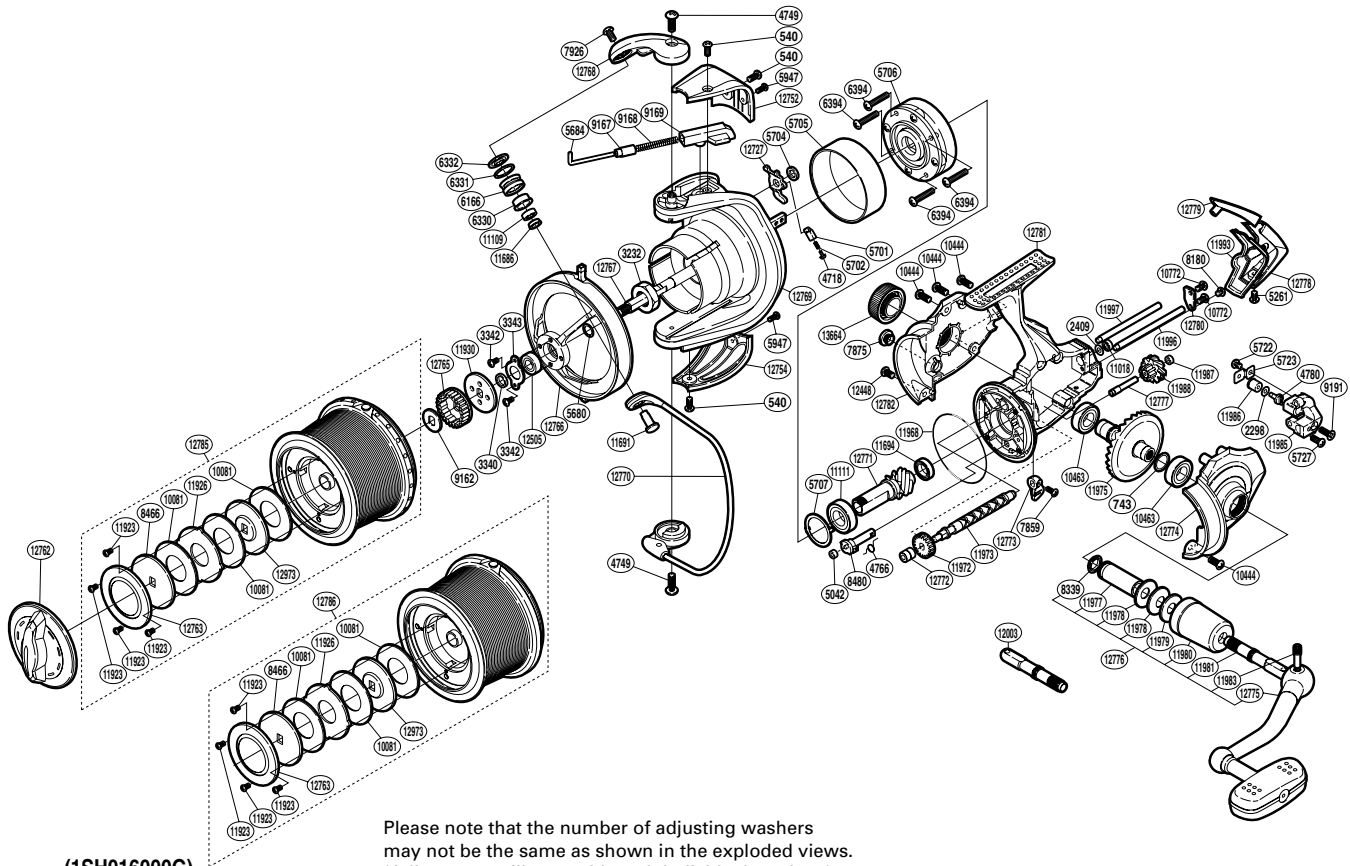

SHIMANO

AERO TECHNIUM SA-RB

AR TECH-6000XSB

(1SH016000G)

Please note that the number of adjusting washers may not be the same as shown in the exploded views. (Adjustment will vary with each individual product.)