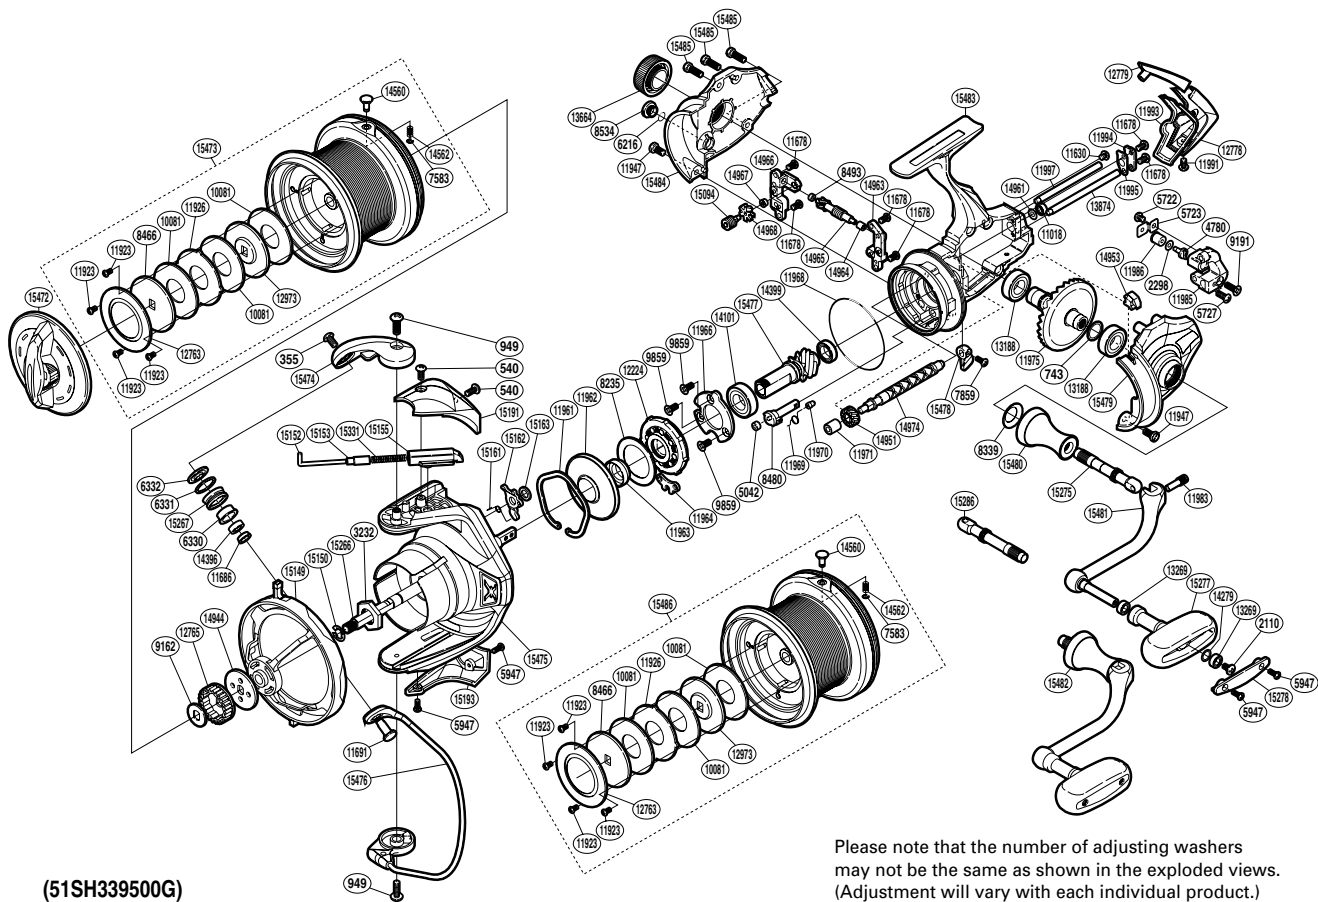

SHIMANO

AERO TECHNIUM MgS SA-RB

ARTCMGS-12000XTB

(51SH339500G)

Part No.	Description	Part No.	Description	Part No.	Description
RD 0355	Screw	RD11963	Rotor Ring	RD14966	Worm Gear Side Guide
RD 0540	Screw	RD11964	Roller Clutch Insole	RD14967	Worm Bushing
RD 0743	Washer	RD11966	Bearing Retainer	RD14968	Idle Gear
RD 0949	Screw	RD11968	O Ring	RD14974	Worm Shaft
RD 2110	Screw	RD11969	Anti-Reverse Cam Spring	RD15094	Pinion Worm Gear
RD 2298	Spacer	RD11970	Spring Collar	RD15149	Line Safety Guard
RD 3232	Rotor Nut	RD11971	Worm Bushing (front)	RD15150	E Lock
RD 4780	Oscillating Pawl	RD11975	Drive Gear	RD15152	Bail Spring Guide A
RD 5042	Anti-Reverse Cam Ring	RD11983	Handle Shaft Screw	RD15153	Bail Spring Guide A Support
RD 5722	Screw	RD11985	Oscillating Slider	RD15155	Bail Spring Guide B
RD 5723	Oscillating Pawl Cover	RD11986	Oscillating Slider Bushing	RD15161	Lever Spring
RD 5727	Screw	RD11991	Screw	RD15162	Bail Trip Lever
RD 5947	Screw	RD11993	Rear Shield	RD15163	Washer
RD 6216	O Ring	RD11994	Worm Shaft Retainer	RD15191	Bail Spring Cover
RD 6330	Line Roller Bushing	RD11995	Worm Shaft Retainer Washer	RD15193	Bail Hold Support Guard
RD 6331	Line Roller Spacer	RD11997	Oscillating Guide B	RD15266	Main Shaft
RD 6332	Line Roller Washer	RD12224	Roller Clutch Assembly	RD15267	Line Roller
RD 7583	E Lock	RD12763	Seal Plate	RD15275	Handle Shaft (left)
RD 7859	Screw	RD12765	Spool Support A	RD15277	Handle Knob
RD 8235	Roller Clutch Reinforce	RD12778	Rear Protector A	RD15278	Handle Knob I.D. Plate
RD 8339	Handle Shaft Seal	RD12779	Rear Protector B	RD15331	Bail Spring
RD 8466	Key Washer	RD12973	Key Washer	RD15472	Drag Knob
RD 8480	Anti-Reverse Cam	RD13188	Ball Bearing	RD15473	Spool Assembly
RD 8493	Worm Bushing	RD13269	Ball Bearing	RD15474	Bail Arm
RD 8534	Oil Cap	RD13664	Handle Screw Cap	RD15475	Rotor
RD 9162	Spool Washer	RD13874	Oscillating Guide A	RD15476	Bail Assembly
RD 9191	Screw	RD14101	Ball Bearing	RD15477	Pinion Gear
RD 9859	Screw	RD14279	Washer	RD15478	Anti-Reverse Lever
RD10081	Drag Washer	RD14396	Ball Bearing	RD15479	Side Cover A
RD11018	Ball Bearing	RD14399	Ball Bearing	RD15480	Handle Shaft Cover
RD11630	Screw	RD14560	Line Clip	RD15481	Handle Shank Assembly
RD11678	Screw	RD14562	Line Clip Spring	RD15482	Handle Assembly
RD11686	Bearing Spacer	RD14944	Spool Support B	RD15483	Body
RD11691	Line Roller Support	RD14951	Idle Gear	RD15484	Side Cover B
RD11923	Screw	RD14953	Bail Trip Strike	RD15485	Screw
RD11926	Eared Washer	RD14961	Washer		
RD11947	Screw	RD14963	Drive Gear Side Guide	RD15486	Spare Spool Assembly
RD11961	Roller Clutch Water Proof Retainer	RD14964	Worm Bushing		
RD11962	Roller Clutch Water Proof	RD14965	Idle Worm Gear	RD15286	Handle Shaft (right) (accessory)