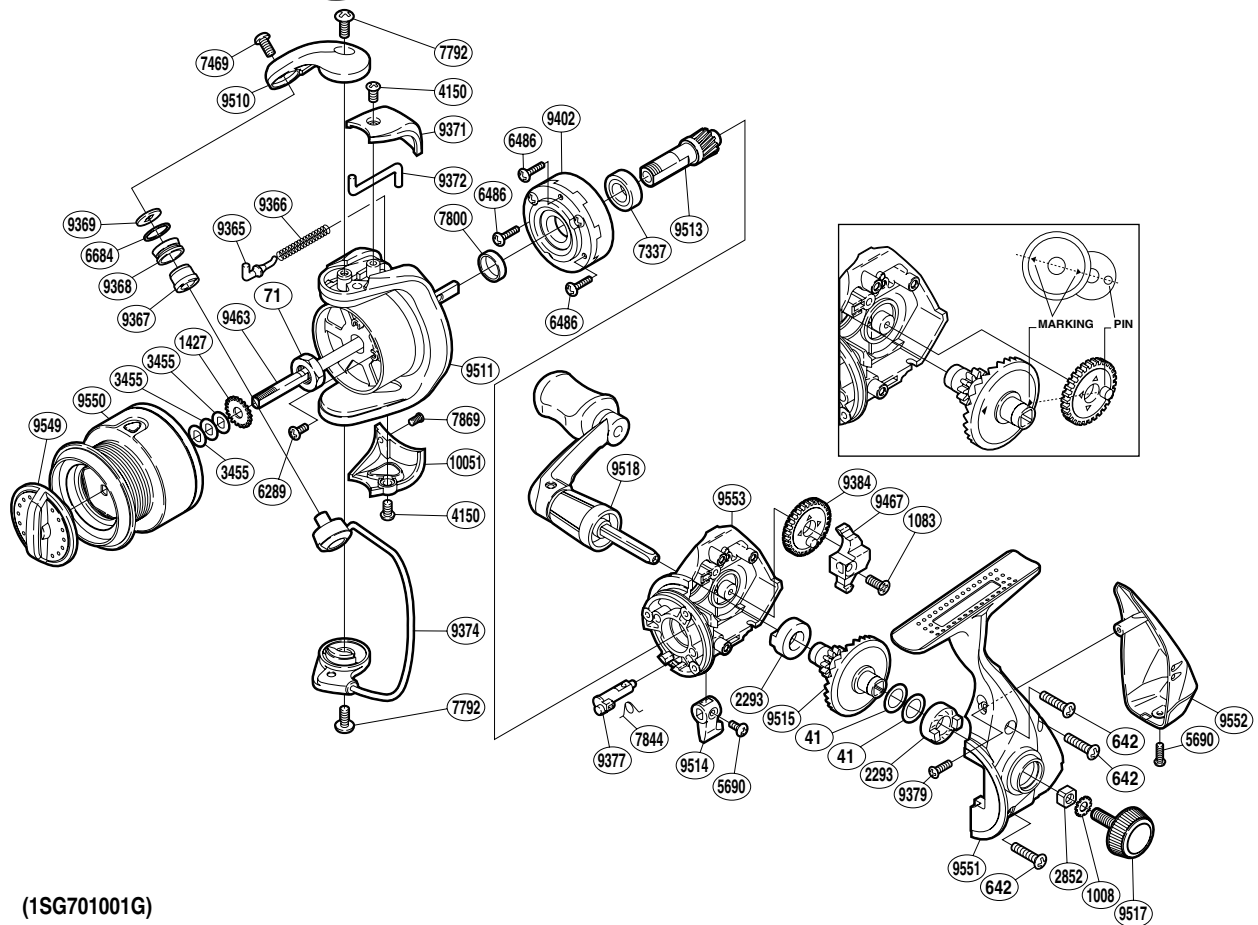

SHIMANO®

Alivio

ALV-1000FA

(1SG701001G)

Part No.	Description	Part No.	Description	Part No.	Description
RD 0041	Washer	RD 7792	Screw	RD 9463	Main Shaft
RD 0071	Rotor Nut	RD 7800	Rotor Ring	RD 9467	Oscillating Slider
RD 0642	Screw	RD 7844	Anti-Reverse Cam Spring	RD 9510	Bail Arm
RD 1008	Handle Lock Washer	RD 7869	Screw	RD 9511	Rotor
RD 1083	Screw	RD 9365	Bail Spring Guide	RD 9513	Pinion Gear
RD 1427	Spool Support	RD 9366	Bail Spring	RD 9514	Anti-Reverse Lever
RD 2293	Drive Gear Bushing	RD 9367	Line Roller Bushing	RD 9515	Drive Gear
RD 2852	Handle Screw Lock	RD 9368	Line Roller	RD 9517	Handle Screw Cap
RD 3455	Spool Washer	RD 9369	Line Roller Washer	RD 9518	Handle Assembly
RD 4150	Screw	RD 9371	Bail Spring Cover	RD 9549	Drag Knob
RD 5690	Screw	RD 9372	Bail Trip Lever	RD 9550	Spool Assembly
RD 6289	Screw	RD 9374	Bail Assembly	RD 9551	Side Cover
RD 6486	Screw	RD 9377	Anti-Reverse Cam	RD 9552	Rear Protector
RD 6684	Line Roller Spacer	RD 9379	Screw	RD 9553	Body
RD 7337	Ball Bearing	RD 9384	Oscillating Gear	RD10051	Bail Hold Support Guard
RD 7469	Screw	RD 9402	Roller Clutch Assembly		

(160826)