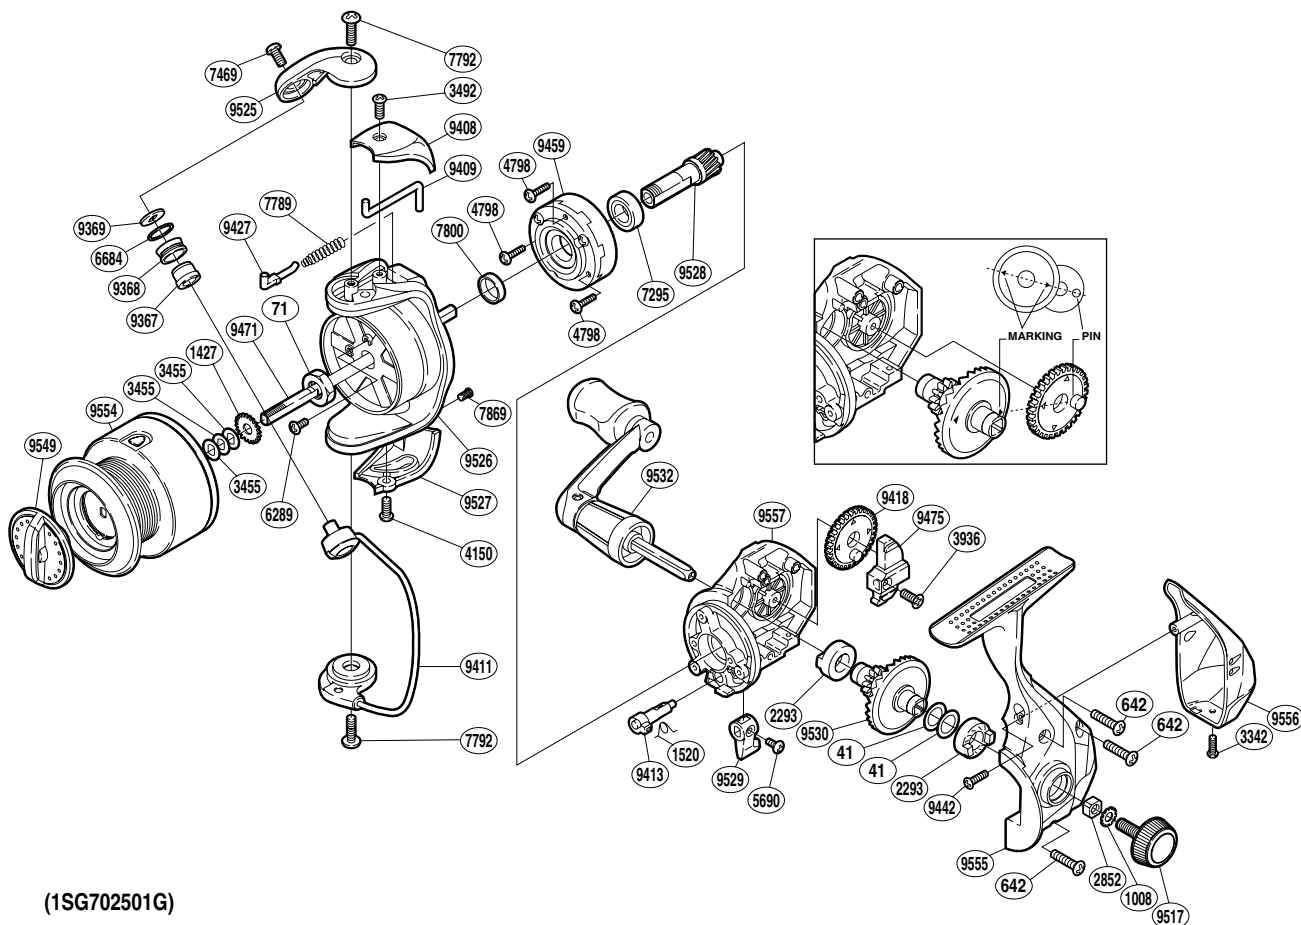

# SHIMANO

## Alivio

ALV-2500FA

(1SG702501G)

Part No.	Description	Part No.	Description	Part No.	Description
RD 0041	Washer	RD 7295	Ball Bearing	RD 9471	Main Shaft
RD 0071	Rotor Nut	RD 7469	Screw	RD 9475	Oscillating Slider
RD 0642	Screw	RD 7789	Bail Spring	RD 9517	Handle Screw Cap
RD 1008	Handle Lock Washer	RD 7792	Screw	RD 9525	Bail Arm
RD 1427	Spool Support	RD 7800	Rotor Ring	RD 9526	Rotor
RD 1520	Anti-Reverse Cam Spring	RD 7869	Screw	RD 9527	Bail Hold Support Guard
RD 2293	Drive Gear Bushing	RD 9367	Line Roller Bushing	RD 9528	Pinion Gear
RD 2852	Handle Screw Lock	RD 9368	Line Roller	RD 9529	Anti-Reverse Lever
RD 3342	Screw	RD 9369	Line Roller Washer	RD 9530	Drive Gear
RD 3455	Spool Washer	RD 9408	Bail Spring Cover	RD 9532	Handle Assembly
RD 3492	Screw	RD 9409	Bail Trip Lever	RD 9549	Drag Knob
RD 3936	Screw	RD 9411	Bail Assembly	RD 9554	Spool Assembly
RD 4150	Screw	RD 9413	Anti-Reverse Cam	RD 9555	Side Cover
RD 4798	Screw	RD 9418	Oscillating Gear	RD 9556	Rear Protector
RD 5690	Screw	RD 9427	Bail Spring Guide	RD 9557	Body
RD 6289	Screw	RD 9442	Screw		
RD 6684	Line Roller Spacer	RD 9459	Roller Clutch Assembly		