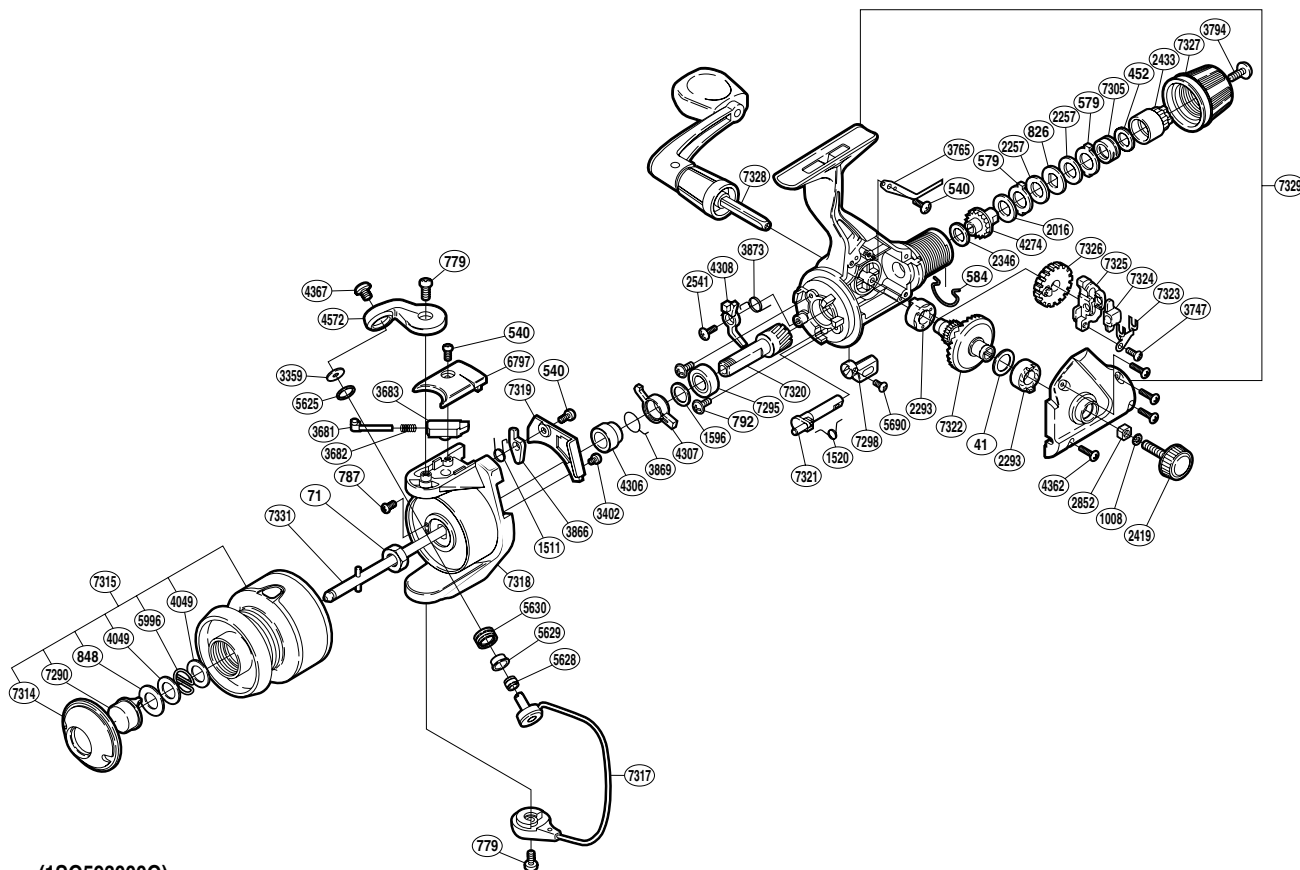

SHIMANO®

Alivio

ALV-3000R

(1SG593000G)

Part No.	Description	Part No.	Description	Part No.	Description
RD 0041	Drive Gear Washer	RD 3359	Line Roller Washer	RD 5690	Anti-Reverse Lever Screw
RD 0071	Rotor Nut	RD 3402	Cover Screw	RD 5996	Locking Spring
RD 0452	Drag Spring Washer	RD 3681	Bail Spring Guide (A)	RD 6797	Bail Spring Cover
RD 0540	Multi-Purpose Screw	RD 3682	Bail Spring	RD 7290	Push Button
RD 0579	Eared Washer "B"	RD 3683	Bail Spring Guide (B)	RD 7295	Ball Bearing
RD 0584	Hold Click Spring	RD 3747	Slider Retainer Screw	RD 7298	Anti-Reverse Lever
RD 0779	Multi-Purpose Screw	RD 3765	Drag Click	RD 7305	Drag Spring
RD 0787	Nut Lock Screw	RD 3794	Drag Knob Screw	RD 7314	Push Button Collar
RD 0792	Bearing Retainer Screw	RD 3866	Bail Trip Lever	RD 7315	Spool Assembly
RD 0826	Key Washer "A"	RD 3869	Anti-Reverse Lock Out Spring	RD 7317	Bail Assembly
RD 0848	Small Hole Washer	RD 3873	Anti-Reverse Pawl Spring	RD 7318	Rotor
RD 1008	Handle Lock Washer	RD 4049	Large Hole Washer	RD 7319	Counterbalance Cover
RD 1511	Lever Spring	RD 4274	Drag Shaft	RD 7320	Pinion Gear
RD 1520	Anti-Reverse Cam Spring	RD 4306	Lock Out Spring Holder	RD 7321	Anti-Reverse Cam
RD 1596	Bushing Washer	RD 4307	Anti-Reverse Lock Out	RD 7322	Drive Gear
RD 2016	Drag Washer "H" (cloth)	RD 4308	Anti-Reverse Pawl	RD 7323	Oscillating Slider Retainer
RD 2257	Drag Washer "H" (blue)	RD 4362	Side Cover Screw	RD 7324	Oscillating Slider Inner
RD 2293	Drive Gear Bushing	RD 4367	Line Roller Screw	RD 7325	Oscillating Slider
RD 2346	Drag Washer "C" (cloth)	RD 4572	Bail Arm	RD 7326	Oscillating Gear
RD 2419	Handle Screw Cap	RD 5625	Line Roller Spacer	RD 7327	Drag Knob
RD 2433	Pressure Screw	RD 5628	Line Roller Collar	RD 7328	Handle Assembly
RD 2541	Anti-Reverse Pawl Screw	RD 5629	Line Roller Bushing	RD 7329	Body Set
RD 2852	Handle Screw Lock	RD 5630	Line Roller	RD 7331	Main Shaft

(160708)