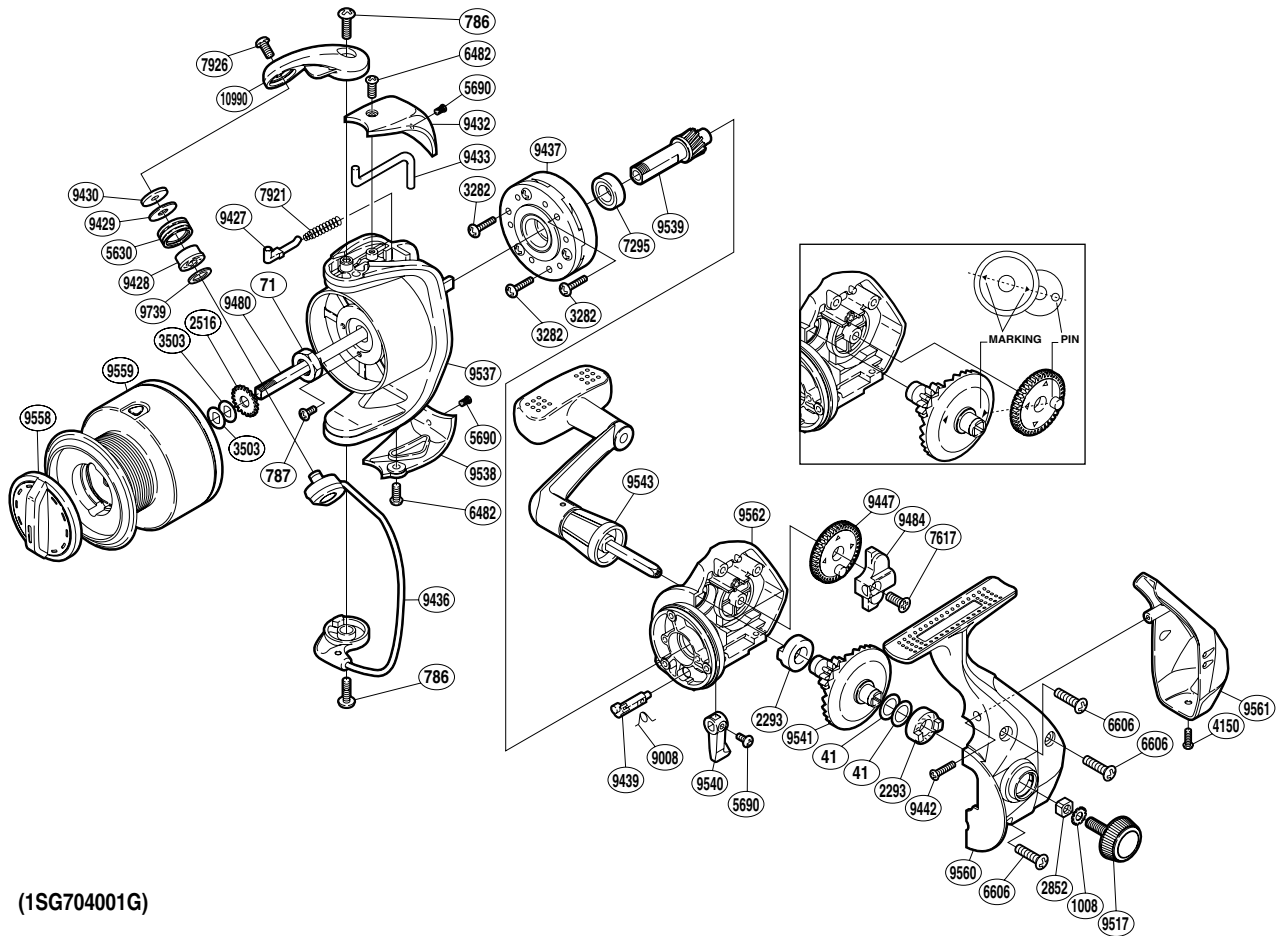

SHIMANO®

Alivio

ALV-4000FA

(1SG704001G)

Part No.	Description	Part No.	Description	Part No.	Description
RD 0041	Washer	RD 7617	Screw	RD 9484	Oscillating Slider
RD 0071	Rotor Nut	RD 7921	Bail Spring	RD 9517	Handle Screw Cap
RD 0786	Screw	RD 7926	Screw	RD 9537	Rotor
RD 0787	Screw	RD 9008	Anti-Reverse Cam Spring	RD 9538	Bail Hold Support Guard
RD 1008	Handle Lock Washer	RD 9427	Bail Spring Guide	RD 9539	Pinion Gear
RD 2293	Drive Gear Bushing	RD 9428	Line Roller Bushing	RD 9540	Anti-Reverse Lever
RD 2516	Spool Support	RD 9429	Line Roller Spacer	RD 9541	Drive Gear
RD 2852	Handle Screw Lock	RD 9430	Line Roller Washer	RD 9543	Handle Assembly
RD 3282	Screw	RD 9432	Bail Spring Cover	RD 9558	Drag Knob
RD 3503	Spool Washer	RD 9433	Bail Trip Lever	RD 9559	Spool Assembly
RD 4150	Screw	RD 9436	Bail Assembly	RD 9560	Side Cover
RD 5630	Line Roller	RD 9437	Roller Clutch Assembly	RD 9561	Rear Protector
RD 5690	Screw	RD 9439	Anti-Reverse Cam	RD 9562	Body
RD 6482	Screw	RD 9442	Screw	RD 9739	Bearing Spacer
RD 6606	Screw	RD 9447	Oscillating Gear	RD10990	Bail Arm
RD 7295	Ball Bearing	RD 9480	Main Shaft		