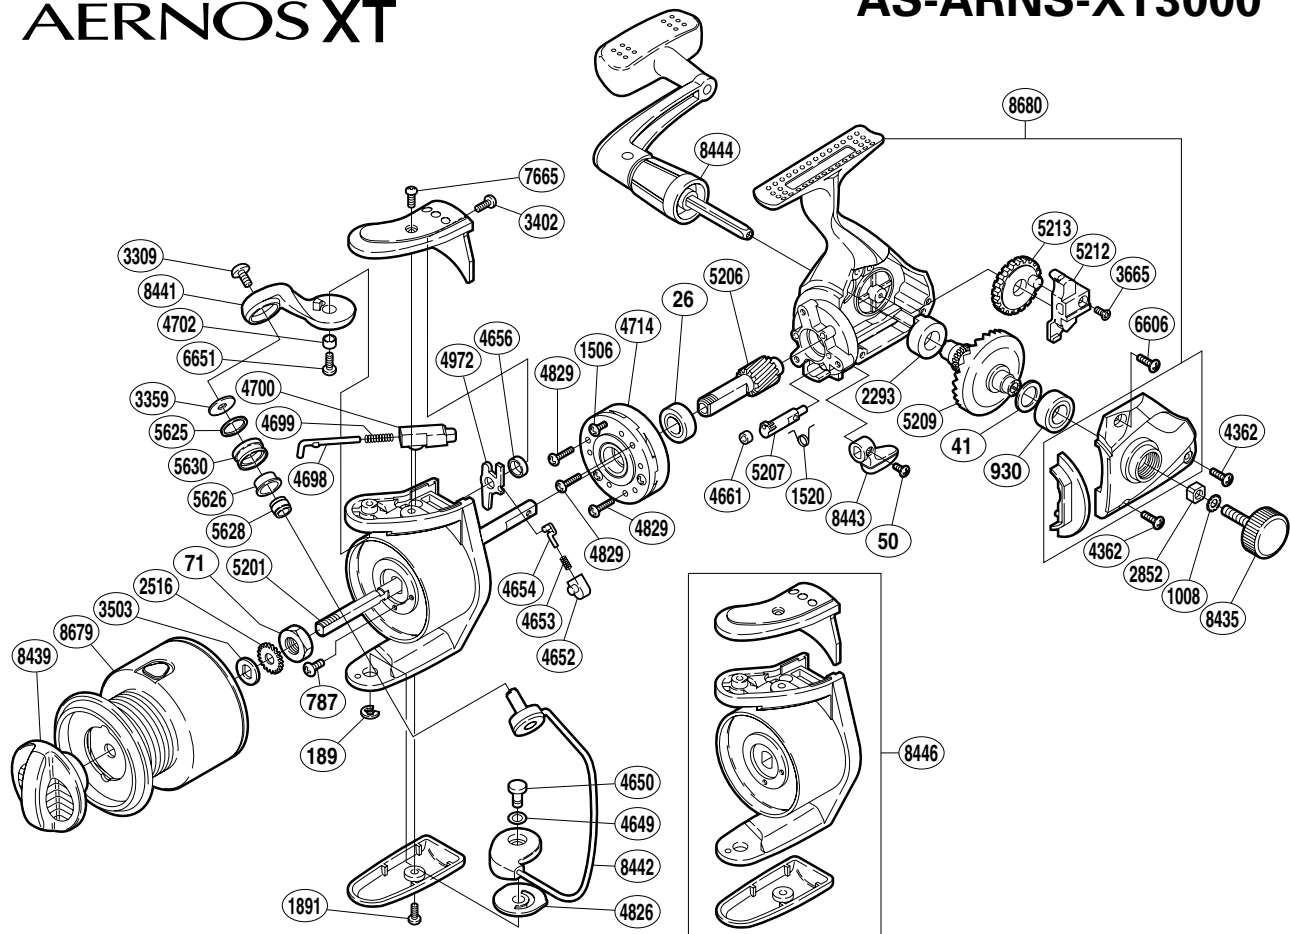

SHIMANO®

Asia AERNOS XT

AS-ARNS-XT3000

Part No.	Description	Part No.	Description	Part No.	Description
RD 0026	Ball Bearing	RD 4362	Side Cover Screw (long)	RD 5209	Drive Gear
RD 0041	Drive Gear Washer	RD 4649	Spacer	RD 5212	Oscillating Slider
RD 0050	Anti-Reverse Lever Screw	RD 4650	Bail Hold Support Shaft	RD 5213	Oscillating Gear
RD 0071	Rotor Nut	RD 4652	Lever Spring Guide (B)	RD 5625	Line Roller Spacer
RD 0189	"E" Lock	RD 4653	Lever Spring	RD 5626	Line Roller Bushing
RD 0787	Nut Lock Screw	RD 4654	Lever Spring Guide (A)	RD 5628	Line Roller Collar
RD 0930	Ball Bearing	RD 4656	Trip Lever Spacer	RD 5630	Line Roller
RD 1008	Handle Lock Washer	RD 4661	Anti-Reverse Cam Ring	RD 6606	Side Cover Screw (short)
RD 1506	Clutch Cover Screw	RD 4698	Bail Spring Guide (A)	RD 6651	Bail Arm Screw
RD 1520	Anti-Reverse Cam Spring	RD 4699	Bail Spring	RD 7665	Bail Spring Cover Screw (A)
RD 1891	Bail Hold Support Guard Screw	RD 4700	Bail Spring Guide (B)	RD 8435	Handle Screw Cap
RD 2516	Spool Support	RD 4702	Bail Arm Bushing	RD 8439	Drag Knob
RD 2293	Drive Gear Bushing	RD 4714	Roller Clutch Assembly	RD 8441	Bail Arm
RD 2852	Handle Screw Lock	RD 4826	Bail Hold Support Spacer	RD 8442	Bail Assembly
RD 3309	Line Roller Screw	RD 4829	Roller Clutch Screw	RD 8443	Anti-Reverse Lever
RD 3359	Line Roller Washer	RD 4972	Bail Trip Lever	RD 8444	Handle Assembly
RD 3402	Bail Spring Cover Screw (B)	RD 5201	Main Shaft	RD 8446	Rotor Assembly
RD 3503	Spool Washer	RD 5206	Pinion Gear	RD 8679	Spool Assembly
RD 3665	Slider Retainer Screw	RD 5207	Anti-Reverse Cam	RD 8680	Body Assembly