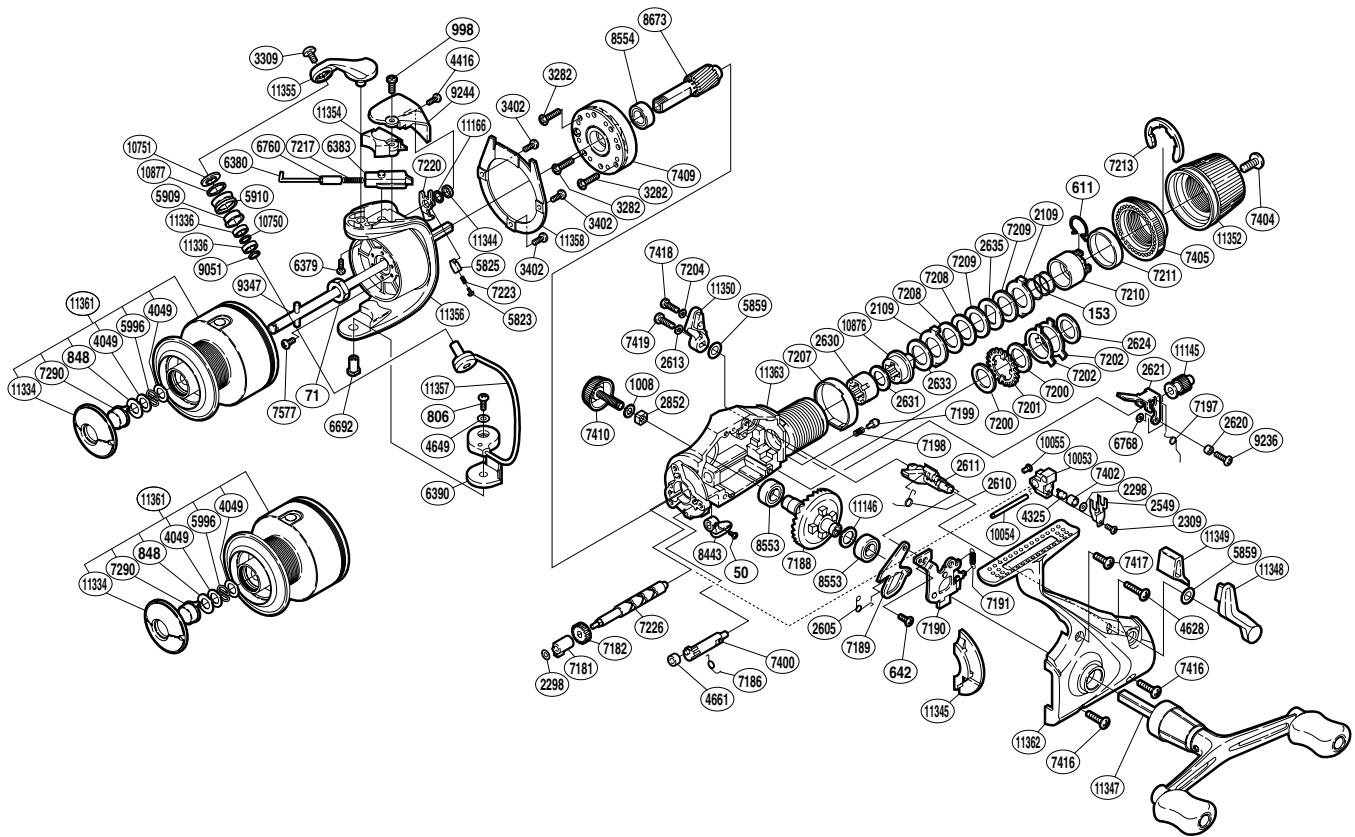

SHIMANO

BAITRUNNER AERO

BTA-GTE8000C

(1SG538002G)

Part No.	Description	Part No.	Description	Part No.	Description
RD 0050	Screw	RD 6379	Screw	RD 7418	Screw
RD 0071	Rotor Nut	RD 6380	Bail Spring Guide A	RD 7419	Screw
RD 0153	Drag Coil Spring	RD 6383	Bail Spring Guide B	RD 7577	Screw
RD 0611	Hold Click Spring	RD 6390	Bail Hold Support Spacer	RD 8443	Anti-Reverse Lever
RD 0642	Screw	RD 6692	Bail Hold Support Shaft	RD 8553	Ball Bearing
RD 0806	Screw	RD 6760	Bail Spring Guide A Collar	RD 8554	Ball Bearing
RD 0848	Washer	RD 6768	Spacer	RD 8673	Pinion Gear
RD 0998	Screw	RD 7181	Worm Bushing	RD 9051	Bearing Spacer
RD 1008	Handle Lock Washer	RD 7182	Idle Gear	RD 9236	Screw
RD 2109	Drag Washer	RD 7186	Anti-Reverse Cam Spring	RD 9244	Bail Spring Cover Guard
RD 2298	Spacer	RD 7188	Drive Gear	RD 9347	Main Shaft
RD 2309	Screw	RD 7189	Clutch Pawl	RD10053	Oscillating Slider
RD 2549	Oscillating Slider Retainer	RD 7190	Clutch Plate Assembly	RD10054	Oscillating Guide
RD 2605	Clutch Pawl Spring	RD 7191	BaitRunner Click Spring	RD10055	Oscillating Guide Holder
RD 2610	Clutch Spring	RD 7197	Clutch Shaft Spring	RD10750	Bearing Spacer
RD 2611	BaitRunner Lever Shaft	RD 7198	Dial Click Spring	RD10751	Line Roller Washer
RD 2613	Lock Washer	RD 7199	Dial Click Shoe	RD10876	Drag Shaft
RD 2620	Screw Collar	RD 7200	Drag Washer	RD10877	Line Roller Spacer
RD 2621	BaitRunner Clutch	RD 7201	Click Gear	RD11145	Clutch Shaft
RD 2624	Drag Washer	RD 7202	Eared Washer	RD11146	Washer
RD 2630	Free Spool Tension Shaft	RD 7204	Lock Washer	RD11166	Spacer
RD 2631	Drag Washer	RD 7207	Dial Spacer	RD11334	Push Button Collar
RD 2633	Drag Washer	RD 7208	Spacer	RD11336	Ball Bearing
RD 2635	Key Washer	RD 7209	Drag Washer	RD11344	Trip Lever Washer
RD 2852	Handle Screw Lock	RD 7210	Pressure Screw	RD11345	Side Cover Flange
RD 3282	Screw	RD 7211	Dial Washer	RD11347	Double Paddle Handle Assembly
RD 3309	Screw	RD 7213	Dial Retainer Ring	RD11348	BaitRunner Lever Arm L
RD 3402	Screw	RD 7217	Bail Spring	RD11349	BaitRunner Lever Bridge
RD 4049	Washer	RD 7220	Bail Trip Lever	RD11350	BaitRunner Lever Arm R
RD 4325	Oscillating Pawl	RD 7223	Lever Spring	RD11352	Drag Knob
RD 4416	Screw	RD 7226	Worm Shaft	RD11354	Bail Spring Cover
RD 4628	Screw	RD 7290	Push Button	RD11355	Bail Arm
RD 4649	Spacer	RD 7400	Anti-Reverse Cam	RD11356	Rotor
RD 4661	Anti-Reverse Cam Ring	RD 7402	Oscillating Slider Bushing	RD11357	Bail Assembly
RD 5823	Lever Spring Guide A	RD 7404	Screw	RD11358	Guard Ring
RD 5825	Lever Spring Guide B	RD 7405	BaitRunner Tension Dial	RD11361	Spool Assembly
RD 5859	Spacer	RD 7409	Roller Clutch Assembly	RD11362	Side Cover
RD 5909	Line Roller Bushing	RD 7410	Handle Screw Cap	RD11363	Body
RD 5910	Line Roller	RD 7416	Screw		
RD 5996	Locking Spring	RD 7417	Screw		