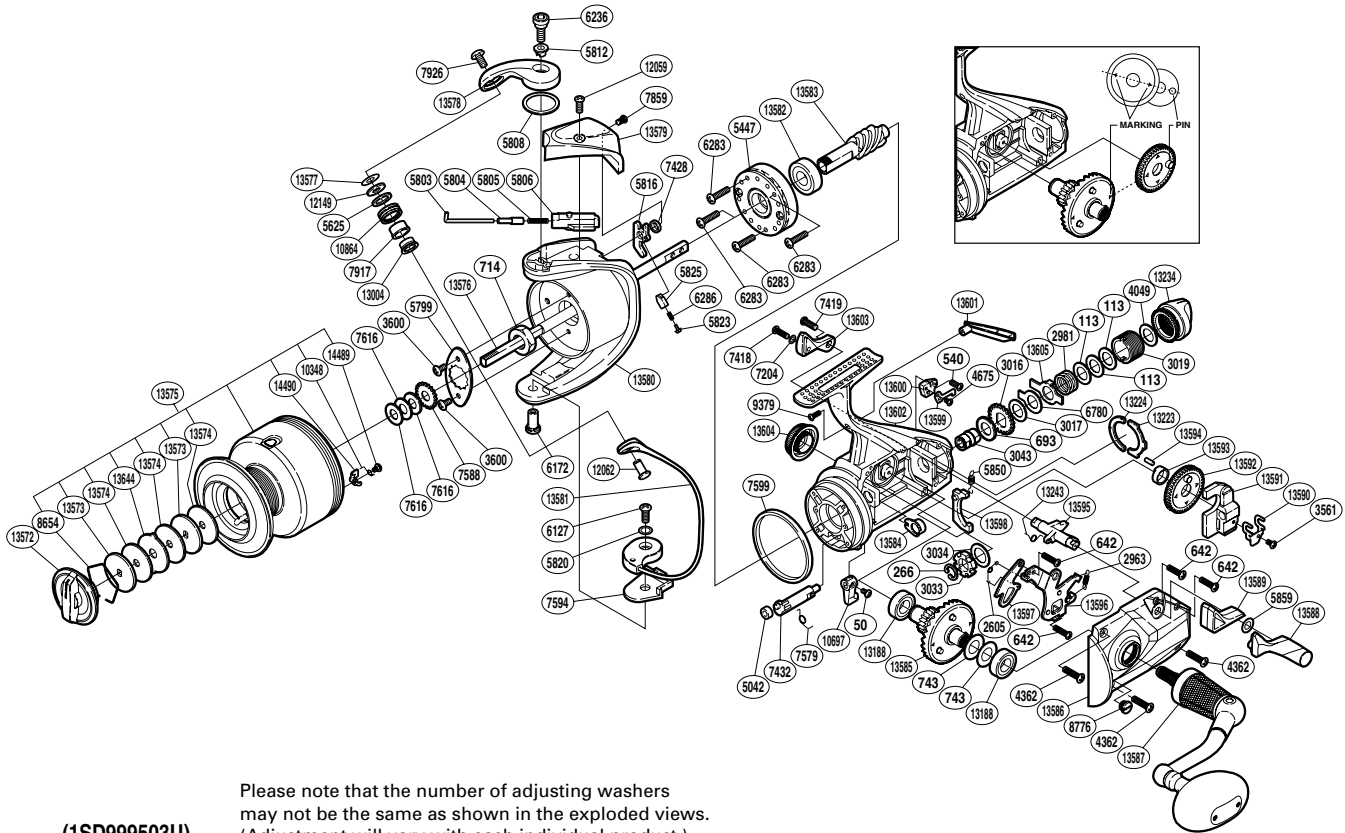

SHIMANO

BAITRUNNER SA-RB

BTR-12000D

(1SD999503U)

Please note that the number of adjusting washers may not be the same as shown in the exploded views. (Adjustment will vary with each individual product.)

Part No.	Description	Part No.	Description	Part No.	Description
RD 0050	Screw	RD 5859	Spacer	RD13574	Drag Washer
RD 0113	Washer	RD 6127	Screw	RD13575	Spool Assembly
RD 0266	C Lock	RD 6172	Bail Hold Support Shaft	RD13576	Main Shaft
RD 0540	Screw	RD 6236	Screw	RD13577	Spacer
RD 0642	Screw	RD 6283	Screw	RD13578	Bail Arm
RD 0693	Free Spool Tension Washer	RD 6286	Bail Trip Lever Spring	RD13579	Bail Spring Cover
RD 0714	Rotor Nut	RD 6780	Single Eared Washer	RD13580	Rotor
RD 0743	Washer	RD 7204	Lock Washer	RD13581	Bail Assembly
RD 2605	Clutch Pawl Spring	RD 7418	Screw	RD13582	Ball Bearing
RD 2963	BaitRunner Click Spring	RD 7419	Screw	RD13583	Pinion Gear
RD 2981	Free Spool Tension Spring	RD 7428	Bail Trip Lever Washer	RD13584	Pinion Gear Bushing
RD 3016	Click Gear	RD 7432	Anti-Reverse Cam	RD13585	Drive Gear
RD 3017	Free Spool Tension Washer	RD 7579	Anti-Reverse Cam Spring	RD13586	Side Cover
RD 3019	Free Spool Tension Screw	RD 7588	Spool Support	RD13587	Handle Assembly
RD 3033	BaitRunner Ratchet	RD 7594	Bail Hold Support Spacer	RD13588	BaitRunner Lever Arm L
RD 3034	Spacer	RD 7599	Friction Ring	RD13589	BaitRunner Lever Bridge
RD 3043	Free Spool Tension Shaft	RD 7616	Spool Washer	RD13590	Oscillating Slider Retainer
RD 3561	Screw	RD 7859	Screw	RD13591	Oscillating Slider
RD 3600	Screw	RD 7917	Line Roller Bushing	RD13592	Oscillating Gear
RD 4049	Washer	RD 7926	Screw	RD13593	Oscillating Gear Bushing
RD 4362	Screw	RD 8654	Drag Washers Retainer	RD13594	E Pin
RD 4675	Screw	RD 8776	Oil Cap	RD13595	BaitRunner Lever Shaft
RD 5042	Anti-Reverse Cam Ring	RD 9379	Screw	RD13596	Clutch Plate Assembly
RD 5447	Roller Clutch Assembly	RD10348	Click Spring	RD13597	Clutch Pawl
RD 5625	Line Roller Spacer	RD10697	Anti-Reverse Lever	RD13598	BaitRunner Pawl
RD 5799	Rotor Nut Retainer	RD10864	Line Roller	RD13599	Dial Click
RD 5803	Bail Spring Guide A	RD12059	Screw	RD13600	BaitRunner Pawl Guide
RD 5804	Spring Guide A Support	RD12062	Line Roller Support	RD13601	Body I.D. Plate
RD 5805	Bail Spring	RD12149	Line Roller Washer	RD13602	Body
RD 5806	Bail Spring Guide B	RD13004	Line Roller Collar	RD13603	BaitRunner Lever Arm R
RD 5808	Washer	RD13188	Ball Bearing	RD13604	Handle Screw Cap
RD 5812	Screw Collar	RD13223	Dial Retainer	RD13605	Eared Washer
RD 5816	Bail Trip Lever	RD13224	Dial Retainer B	RD13644	Eared Washer
RD 5820	Spacer	RD13234	BaitRunner Tension Dial	RD14489	Screw
RD 5823	Lever Spring Guide A	RD13243	Clutch Spring	RD14490	Drag Click
RD 5825	Lever Spring Guide B	RD13572	Drag Knob		
RD 5850	BaitRunner Pawl Spring	RD13573	Key Washer		