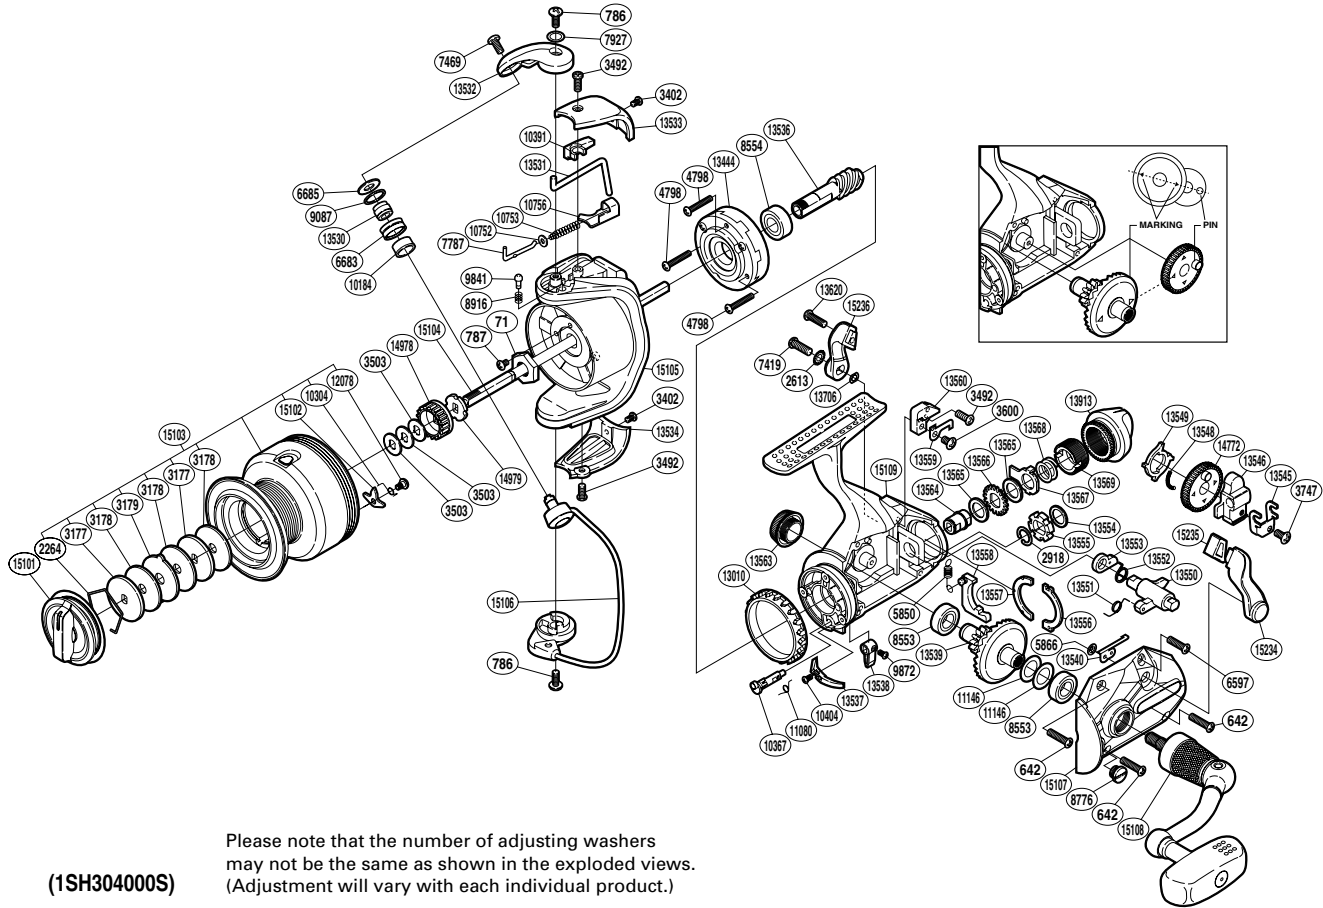

## BTR-4000C

(1SH304000S) Please note that the number of adjusting washers may not be the same as shown in the exploded views. (Adjustment will vary with each individual product.)

Part No.	Description	Part No.	Description	Part No.	Description
RD 0071	Rotor Nut	RD10184	Line Roller Bushing	RD13555	BaitRunner Ratchet
RD 0642	Screw	RD10304	Click Spring	RD13556	Dial Retainer
RD 0786	Screw	RD10367	Anti-Reverse Cam	RD13557	Dial Retainer B
RD 0787	Screw	RD10391	Bail Trip Cover	RD13558	BaitRunner Pawl
RD 2264	Drag Washers Retainer	RD10404	Screw	RD13559	Dial Click
RD 2613	Lock Washer	RD10752	Spring Guide A Support	RD13560	Dial Click Holder
RD 2918	C Lock	RD10753	Bail Spring	RD13563	Handle Screw Cap
RD 3177	Key Washer	RD10756	Bail Spring Seat	RD13564	Free Spool Tension Shaft
RD 3178	Drag Washer	RD11080	Anti-Reverse Cam Spring	RD13565	Free Spool Tension Washer
RD 3179	Eared Washer	RD11146	Washer	RD13566	Click Gear
RD 3402	Screw	RD12078	Screw	RD13567	Eared Washer
RD 3492	Screw	RD13010	Friction Ring	RD13568	Free Spool Tension Spring
RD 3503	Spool Washer	RD13444	Roller Clutch Assembly	RD13569	Free Spool Tension Screw
RD 3600	Screw	RD13530	Line Roller Collar	RD13620	Screw
RD 3747	Screw	RD13531	Bail Trip Lever	RD13706	Washer
RD 4798	Screw	RD13532	Bail Arm	RD13913	BaitRunner Tension Dial
RD 5850	BaitRunner Pawl Spring	RD13533	Bail Spring Cover	RD14772	Oscillating Gear
RD 5866	Push Nut	RD13534	Bail Hold Support Guard	RD14978	Spool Support A
RD 6597	Screw	RD13536	Pinion Gear	RD14979	Spool Support B
RD 6683	Line Roller	RD13537	Bail Trip Strike	RD15101	Drag Knob
RD 6685	Line Roller Washer	RD13538	Anti-Reverse Lever	RD15102	Drag Click
RD 7419	Screw	RD13539	Drive Gear	RD15103	Spool Assembly
RD 7469	Screw	RD13540	BaitRunner Click	RD15104	Main Shaft
RD 7787	Bail Spring Guide A	RD13545	Oscillating Slider Retainer	RD15105	Rotor
RD 7927	Washer	RD13546	Oscillating Slider	RD15106	Bail Assembly
RD 8553	Ball Bearing	RD13548	Oscillating Gear Ratchet Spring	RD15107	Side Cover
RD 8554	Ball Bearing	RD13549	Oscillating Gear Ratchet	RD15108	Handle Assembly
RD 8776	Oil Cap	RD13550	Clutch Arm	RD15109	Body
RD 8916	Click Spring	RD13551	Clutch Cam Spring	RD15234	BaitRunner Lever Arm L
RD 9087	Line Roller Spacer	RD13552	Clutch Spring	RD15235	BaitRunner Lever Bridge
RD 9841	Click Pin	RD13553	Clutch Cam	RD15236	BaitRunner Lever Arm R
RD 9872	Screw	RD13554	Spacer		