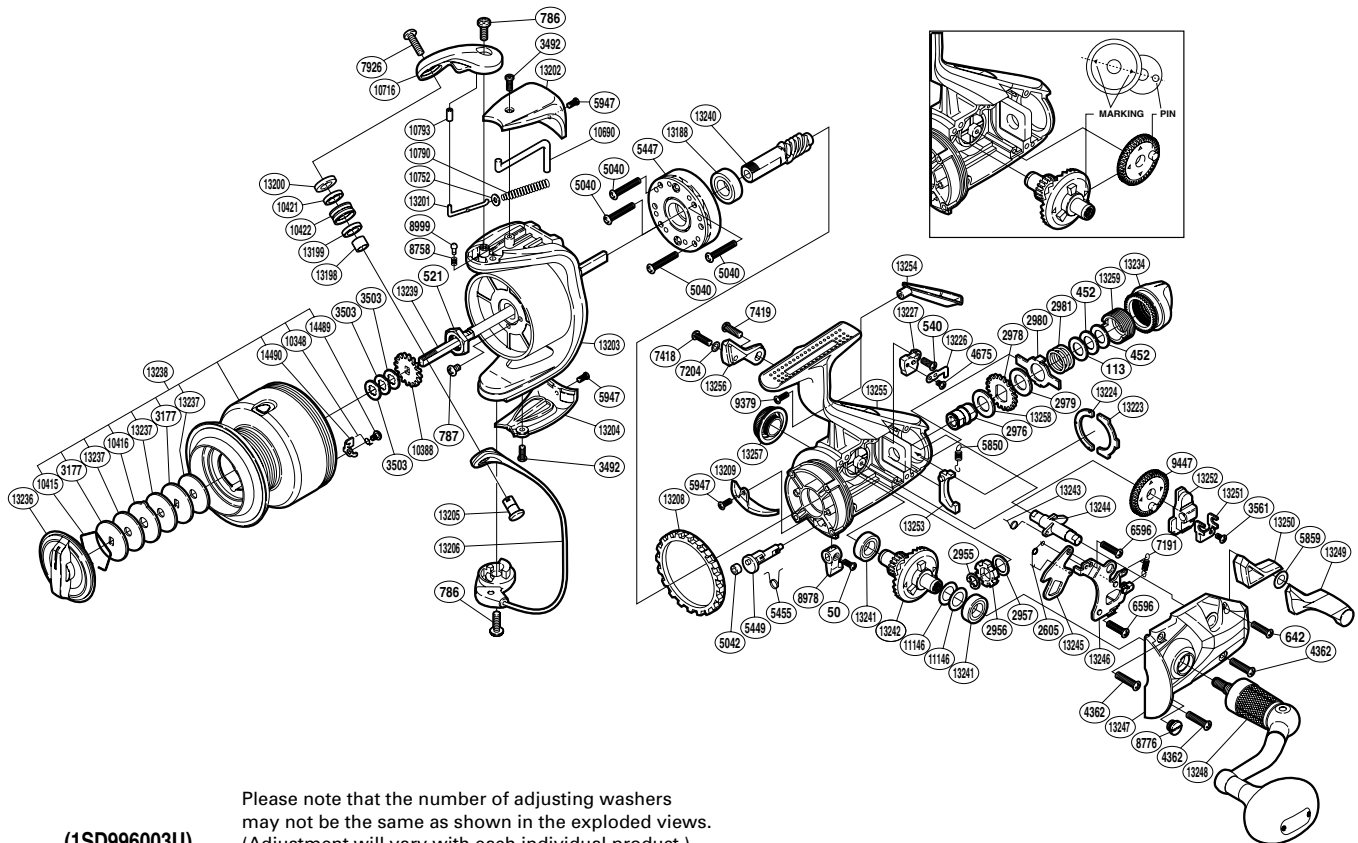

SHIMANO

BAITRUNNER SA-RB

BTR-6000D

(1SD996003U)

Please note that the number of adjusting washers may not be the same as shown in the exploded views. (Adjustment will vary with each individual product.)

Part No.	Description	Part No.	Description	Part No.	Description
RD 0050	Screw	RD 7204	Lock Washer	RD13209	Bail Trip Strike
RD 0113	Washer	RD 7418	Screw	RD13223	Dial Retainer
RD 0452	Washer	RD 7419	Screw	RD13224	Dial Retainer B
RD 0521	Rotor Nut	RD 7926	Screw	RD13226	Dial Click
RD 0540	Screw	RD 8758	Click Spring	RD13227	BaitRunner Pawl Guide
RD 0642	Screw	RD 8776	Oil Cap	RD13234	BaitRunner Tension Dial
RD 0786	Screw	RD 8978	Anti-Reverse Lever	RD13236	Drag Knob
RD 0787	Screw	RD 8999	Click Pin	RD13237	Drag Washer
RD 2605	Clutch Pawl Spring	RD 9379	Screw	RD13238	Spool Assembly
RD 2955	C Lock	RD 9447	Oscillating Gear	RD13239	Main Shaft
RD 2956	BaitRunner Ratchet	RD10348	Click Spring	RD13240	Pinion Gear
RD 2957	Spacer	RD10388	Spool Support	RD13241	Ball Bearing
RD 2976	Free Spool Tension Shaft	RD10415	Drag Washers Retainer	RD13242	Drive Gear
RD 2978	Click Gear	RD10416	Eared Washer	RD13243	Clutch Spring
RD 2979	Free Spool Tension Washer	RD10421	Line Roller Collar	RD13244	BaitRunner Lever Shaft
RD 2980	Eared Washer	RD10422	Line Roller	RD13245	Clutch Pawl
RD 2981	Free Spool Tension Spring	RD10690	Bail Trip Lever	RD13246	Clutch Plate Assembly
RD 3177	Key Washer	RD10716	Bail Arm	RD13247	Side Cover
RD 3492	Screw	RD10752	Spring Guide A Support	RD13248	Handle Assembly
RD 3503	Spool Washer	RD10790	Bail Spring	RD13249	BaitRunner Lever Arm L
RD 3561	Screw	RD10793	Bail Arm Collar	RD13250	BaitRunner Lever Bridge
RD 4362	Screw	RD11146	Washer	RD13251	Oscillating Slider Retainer
RD 4675	Screw	RD13188	Ball Bearing	RD13252	Oscillating Slider
RD 5040	Screw	RD13198	Line Roller Spacer	RD13253	BaitRunner Pawl
RD 5042	Anti-Reverse Cam Ring	RD13199	Line Roller Collar B	RD13254	Body I.D. Plate
RD 5447	Roller Clutch Assembly	RD13200	Washer	RD13255	Body
RD 5449	Anti-Reverse Cam	RD13201	Bail Spring Guide A	RD13256	BaitRunner Lever Arm R
RD 5455	Anti-Reverse Cam Spring	RD13202	Bail Spring Cover	RD13257	Handle Screw Cap
RD 5850	BaitRunner Pawl Spring	RD13203	Rotor	RD13258	Free Spool Tension Washer
RD 5859	Spacer	RD13204	Bail Hold Support Guard	RD13259	Free Spool Tension Screw
RD 5947	Screw	RD13205	Line Roller Support	RD14489	Screw
RD 6596	Screw	RD13206	Bail Assembly	RD14490	Drag Click
RD 7191	BaitRunner Click Spring	RD13208	Friction Ring		