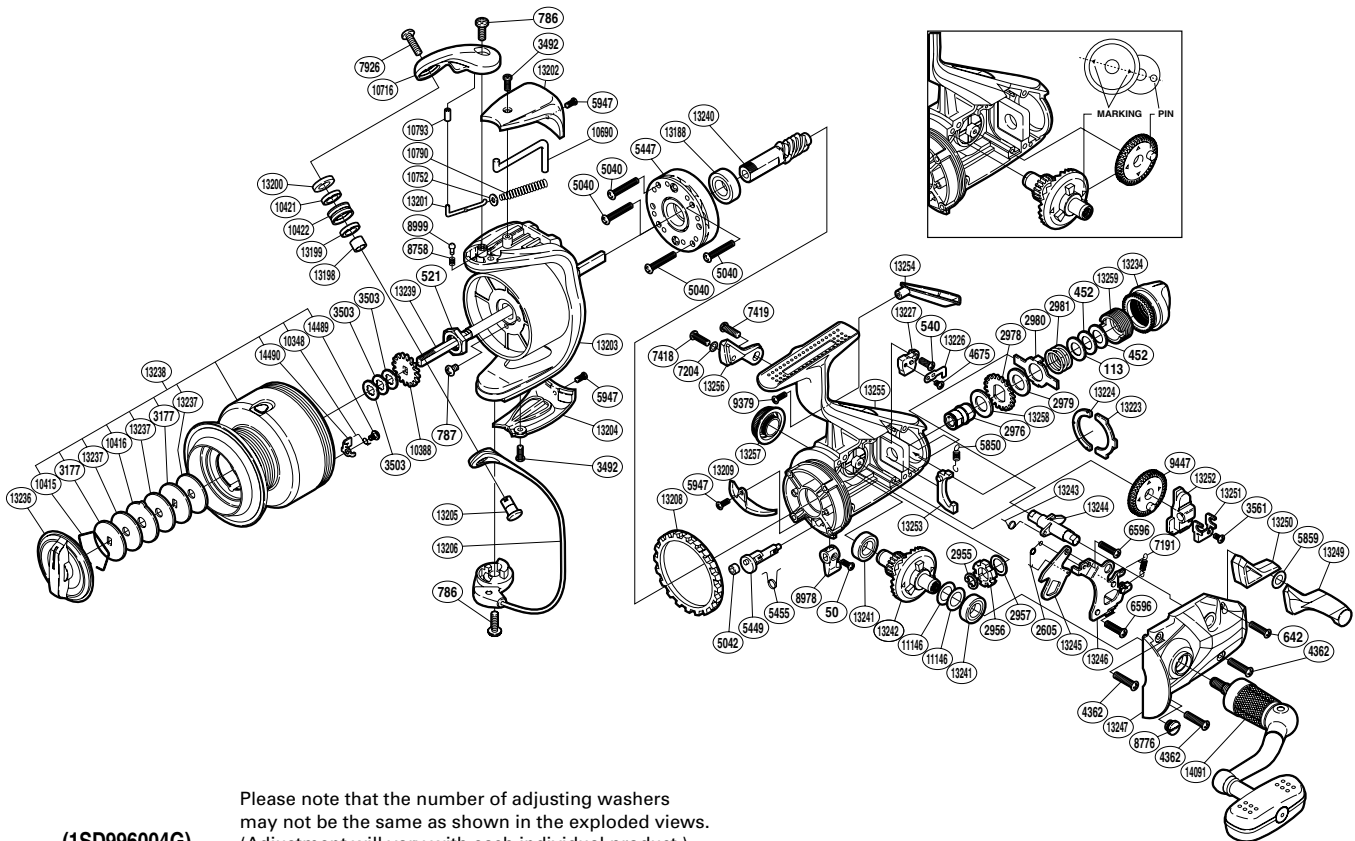

SHIMANO

BAITRUNNER SA-RB

BTR-6000DEU

Part No.	Description	Part No.	Description	Part No.	Description
RD 0050	Screw	RD 7204	Lock Washer	RD13209	Bail Trip Strike
RD 0113	Washer	RD 7418	Screw	RD13223	Dial Retainer
RD 0452	Washer	RD 7419	Screw	RD13224	Dial Retainer B
RD 0521	Rotor Nut	RD 7926	Screw	RD13226	Dial Click
RD 0540	Screw	RD 8758	Click Spring	RD13227	BaitRunner Pawl Guide
RD 0642	Screw	RD 8776	Oil Cap	RD13234	BaitRunner Tension Dial
RD 0786	Screw	RD 8978	Anti-Reverse Lever	RD13236	Drag Knob
RD 0787	Screw	RD 8999	Click Pin	RD13237	Drag Washer
RD 2605	Clutch Pawl Spring	RD 9379	Screw	RD13238	Spool Assembly
RD 2955	C Lock	RD 9447	Oscillating Gear	RD13239	Main Shaft
RD 2956	BaitRunner Ratchet	RD10348	Click Spring	RD13240	Pinion Gear
RD 2957	Spacer	RD10388	Spool Support	RD13241	Ball Bearing
RD 2976	Free Spool Tension Shaft	RD10415	Drag Washers Retainer	RD13242	Drive Gear
RD 2978	Click Gear	RD10416	Eared Washer	RD13243	Clutch Spring
RD 2979	Free Spool Tension Washer	RD10421	Line Roller Collar	RD13244	BaitRunner Lever Shaft
RD 2980	Eared Washer	RD10422	Line Roller	RD13245	Clutch Pawl
RD 2981	Free Spool Tension Spring	RD10690	Bail Trip Lever	RD13246	Clutch Plate Assembly
RD 3177	Key Washer	RD10716	Bail Arm	RD13247	Side Cover
RD 3492	Screw	RD10752	Spring Guide A Support	RD13249	BaitRunner Lever Arm L
RD 3503	Spool Washer	RD10790	Bail Spring	RD13250	BaitRunner Lever Bridge
RD 3561	Screw	RD10793	Bail Arm Collar	RD13251	Oscillating Slider Retainer
RD 4362	Screw	RD11146	Washer	RD13252	Oscillating Slider
RD 4675	Screw	RD13188	Ball Bearing	RD13253	BaitRunner Pawl
RD 5040	Screw	RD13198	Line Roller Spacer	RD13254	Body I.D. Plate
RD 5042	Anti-Reverse Cam Ring	RD13199	Line Roller Collar B	RD13255	Body
RD 5447	Roller Clutch Assembly	RD13200	Washer	RD13256	BaitRunner Lever Arm R
RD 5449	Anti-Reverse Cam	RD13201	Bail Spring Guide A	RD13257	Handle Screw Cap
RD 5455	Anti-Reverse Cam Spring	RD13202	Bail Spring Cover	RD13258	Free Spool Tension Washer
RD 5850	BaitRunner Pawl Spring	RD13203	Rotor	RD13259	Free Spool Tension Screw
RD 5859	Spacer	RD13204	Bail Hold Support Guard	RD14091	Handle Assembly
RD 5947	Screw	RD13205	Line Roller Support	RD14489	Screw
RD 6596	Screw	RD13206	Bail Assembly	RD14490	Drag Click
RD 7191	BaitRunner Click Spring	RD13208	Friction Ring		