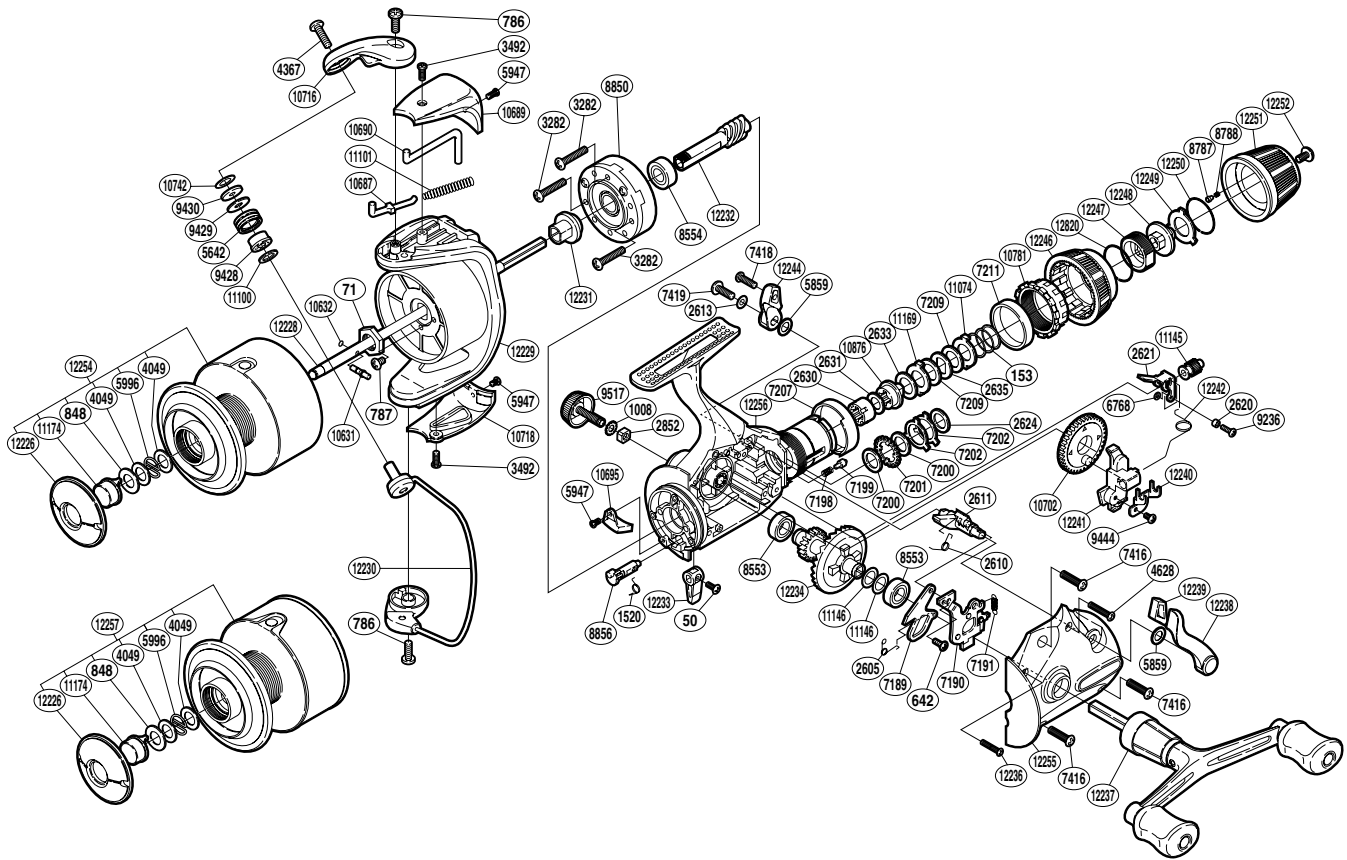

## BTRDL-10000RA

(1SG999000G)

Part No.	Description	Part No.	Description	Part No.	Description
RD 0050	Screw	RD 7199	Dial Click Shoe	RD11100	Washer
RD 0071	Rotor Nut	RD 7200	Drag Washer	RD11101	Bail Spring
RD 0153	Drag Coil Spring	RD 7201	Click Gear	RD11145	Clutch Shaft
RD 0642	Screw	RD 7202	Eared Washer	RD11146	Washer
RD 0786	Screw	RD 7207	Dial Spacer	RD11169	Eared Washer
RD 0787	Screw	RD 7209	Drag Washer	RD11174	Push Button
RD 0848	Washer	RD 7211	Dial Washer	RD12226	Push Button Collar
RD 1008	Handle Lock Washer	RD 7416	Screw	RD12228	Main Shaft
RD 1520	Anti-Reverse Cam Spring	RD 7418	Screw	RD12229	Rotor
RD 2605	Clutch Pawl Spring	RD 7419	Screw	RD12230	Bail Assembly
RD 2610	Clutch Spring	RD 8553	Ball Bearing	RD12231	Rotor Spacer
RD 2611	BaitRunner Lever Shaft	RD 8554	Ball Bearing	RD12232	Pinion Gear
RD 2613	Lock Washer	RD 8787	Click Pin	RD12233	Anti-Reverse Lever
RD 2620	Screw Collar	RD 8788	Click Spring	RD12234	Drive Gear
RD 2621	BaitRunner Clutch	RD 8850	Roller Clutch Assembly	RD12236	Screw
RD 2624	Drag Washer	RD 8856	Anti-Reverse Cam	RD12237	Double Paddle Handle Assembly
RD 2630	Free Spool Tension Shaft	RD 9236	Screw	RD12238	BaitRunner Lever Arm L
RD 2631	Drag Washer	RD 9428	Line Roller Bushing	RD12239	BaitRunner Lever Bridge
RD 2633	Drag Washer	RD 9429	Line Roller Spacer	RD12240	Oscillating Slider Retainer
RD 2635	Key Washer	RD 9430	Line Roller Washer	RD12241	Oscillating Slider
RD 2852	Handle Screw Lock	RD 9444	Screw	RD12242	Clutch Shaft Spring
RD 3282	Screw	RD 9517	Handle Screw Cap	RD12244	BaitRunner Lever Arm R
RD 3492	Screw	RD10631	Main Shaft Pin	RD12246	BaitRunner Tension Dial
RD 4049	Washer	RD10632	O Ring	RD12247	Pressure Screw B
RD 4367	Screw	RD10687	Bail Spring Guide A	RD12248	Pressure Screw A
RD 4628	Screw	RD10689	Bail Spring Cover	RD12249	Click Plate
RD 5642	Line Roller	RD10690	Bail Trip Lever	RD12250	Click Plate Retainer
RD 5859	Spacer	RD10695	Bail Trip Strike	RD12251	Drag Programmer
RD 5947	Screw	RD10702	Oscillating Gear	RD12252	Screw
RD 5996	Locking Spring	RD10716	Bail Arm	RD12254	Spool Assembly
RD 6768	Spacer	RD10718	Bail Hold Support Guard	RD12255	Side Cover
RD 7189	Clutch Pawl	RD10742	Spacer	RD12256	Body
RD 7190	Clutch Plate Assembly	RD10781	BaitRunner Tension Screw	RD12820	BaitRunner Tension Dial Retainer
RD 7191	BaitRunner Click Spring	RD10876	Drag Shaft		
RD 7198	Dial Click Spring	RD11074	Eared Washer	RD12257	Spare Spool Assembly