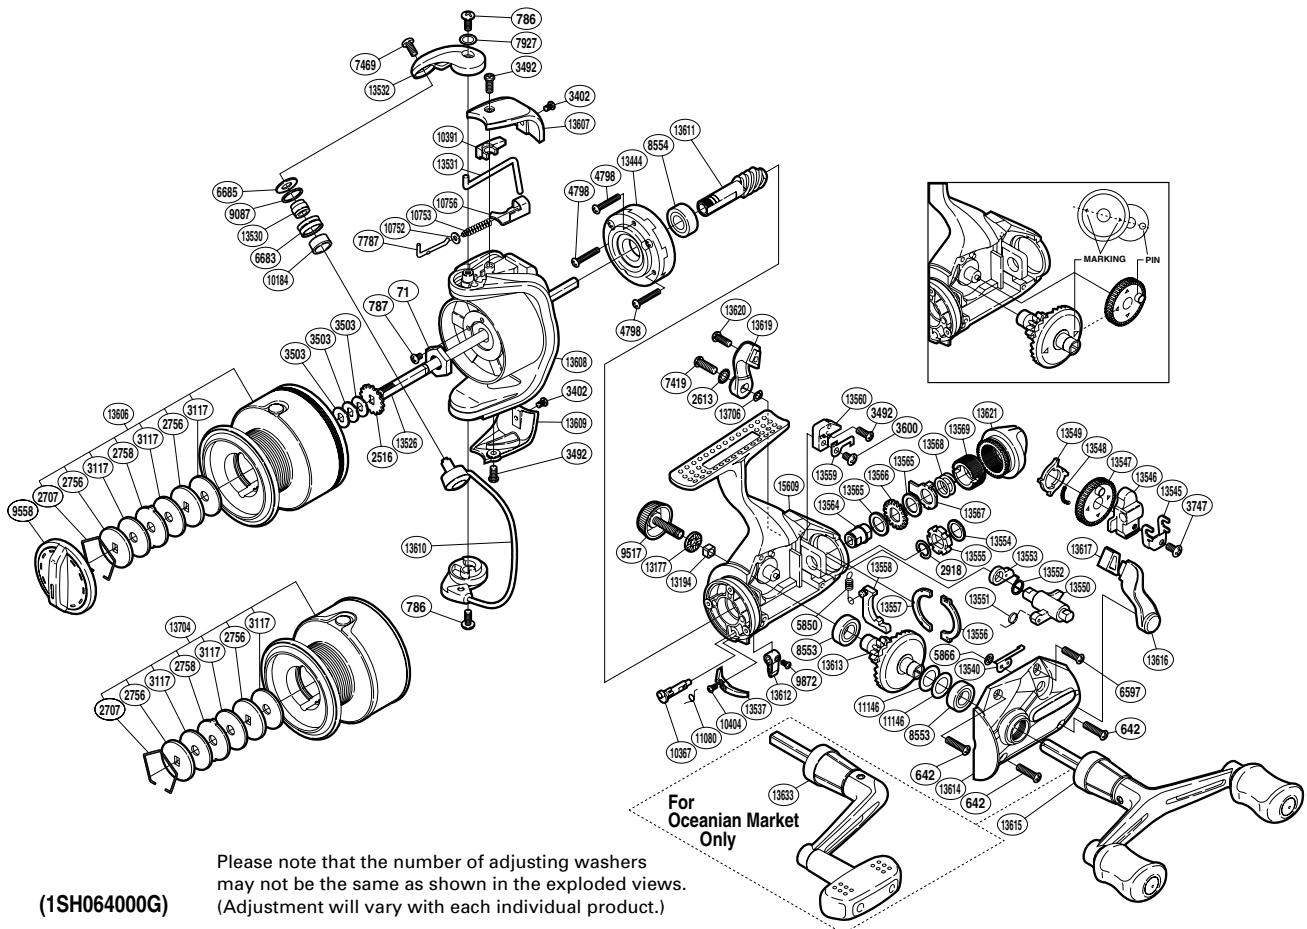

## BTRDL-4000FA

Part No.	Description	Part No.	Description	Part No.	Description
RD 0071	Rotor Nut	RD 9872	Screw	RD13557	Dial Retainer B
RD 0642	Screw	RD10184	Line Roller Bushing	RD13558	BaitRunner Pawl
RD 0786	Screw	RD10367	Anti-Reverse Cam	RD13559	Dial Click
RD 0787	Screw	RD10391	Bail Trip Cover	RD13560	Dial Click Holder
RD 2516	Spool Support	RD10404	Screw	RD13564	Free Spool Tension Shaft
RD 2613	Lock Washer	RD10752	Spring Guide A Support	RD13565	Free Spool Tension Washer
RD 2707	Drag Washers Retainer	RD10753	Bail Spring	RD13566	Click Gear
RD 2756	Key Washer	RD10756	Bail Spring Seat	RD13567	Eared Washer
RD 2758	Eared Washer	RD11080	Anti-Reverse Cam Spring	RD13568	Free Spool Tension Spring
RD 2918	C Lock	RD11146	Washer	RD13569	Free Spool Tension Screw
RD 3117	Drag Washer	RD13177	Handle Screw Cap Spacer	RD13606	Spool Assembly
RD 3402	Screw	RD13194	Handle Screw Lock	RD13607	Bail Spring Cover
RD 3492	Screw	RD13444	Roller Clutch Assembly	RD13608	Rotor
RD 3503	Spool Washer	RD13526	Main Shaft	RD13609	Bail Hold Support Guard
RD 3600	Screw	RD13530	Line Roller Collar	RD13610	Bail Assembly
RD 3747	Screw	RD13531	Bail Trip Lever	RD13611	Pinion Gear
RD 4798	Screw	RD13532	Bail Arm	RD13612	Anti-Reverse Lever
RD 5850	BaitRunner Pawl Spring	RD13537	Bail Trip Strike	RD13613	Drive Gear
RD 5866	Push Nut	RD13540	BaitRunner Click	RD13614	Side Cover
RD 6597	Screw	RD13545	Oscillating Slider Retainer	RD13615	Double Paddle Handle Assembly
RD 6683	Line Roller	RD13546	Oscillating Slider	RD13616	BaitRunner Lever Arm L
RD 6685	Line Roller Washer	RD13547	Oscillating Gear	RD13617	BaitRunner Lever Bridge
RD 7419	Screw	RD13548	Oscillating Gear Ratchet Spring	RD13619	BaitRunner Lever Arm R
RD 7469	Screw	RD13549	Oscillating Gear Ratchet	RD13620	Screw
RD 7787	Bail Spring Guide A	RD13550	Clutch Arm	RD13621	BaitRunner Tension Dial
RD 7927	Washer	RD13551	Clutch Cam Spring	RD13706	Washer
RD 8553	Ball Bearing	RD13552	Clutch Spring	RD15609	Body
RD 8554	Ball Bearing	RD13553	Clutch Cam		
RD 9087	Line Roller Spacer	RD13554	Spacer	RD13704	Spare Spool Assembly
RD 9517	Handle Screw Cap	RD13555	BaitRunner Ratchet		
RD 9558	Drag Knob	RD13556	Dial Retainer	RD13633	Handle Assembly