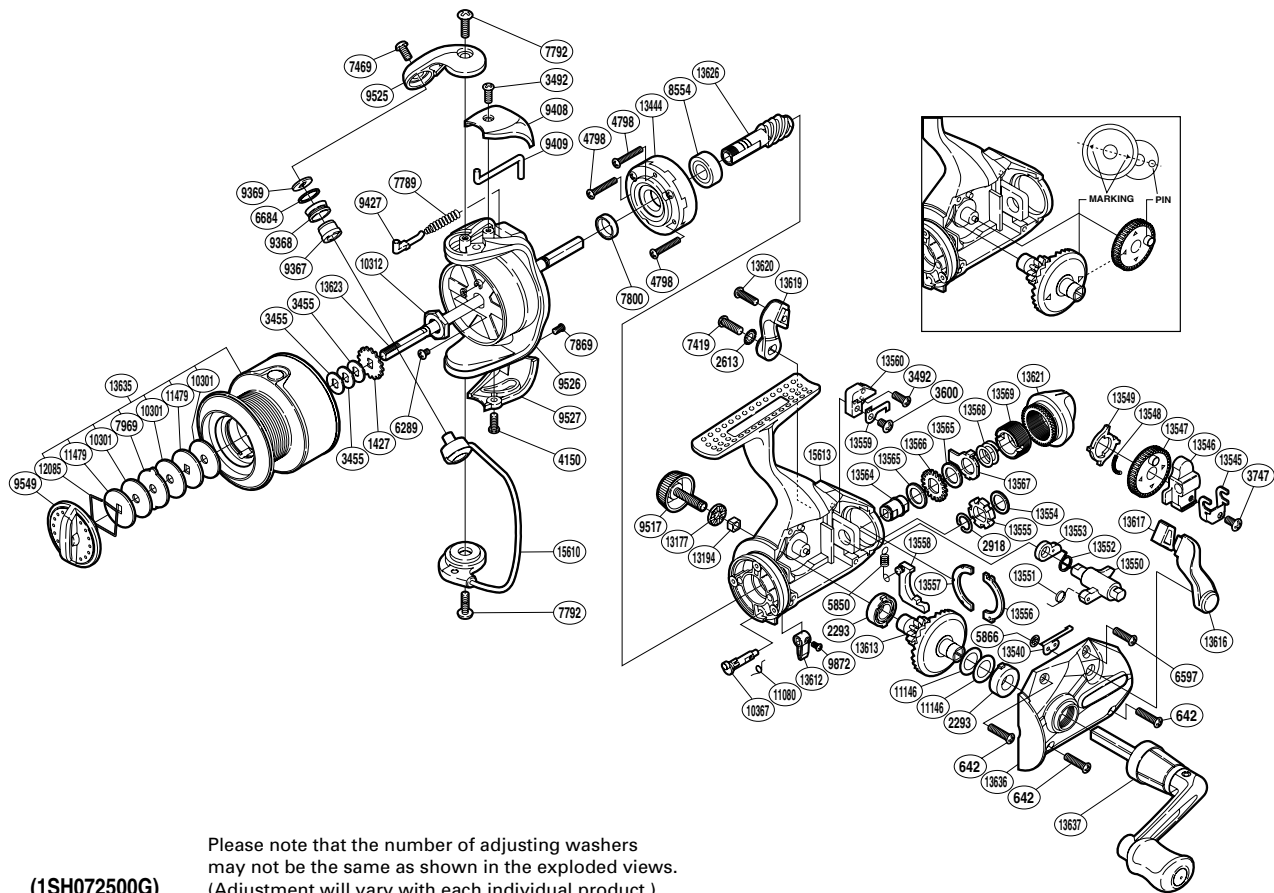

SHIMANO

BAITRUNNER ST

BTRST-2500FA

Please note that the number of adjusting washers may not be the same as shown in the exploded views. (Adjustment will vary with each individual product.)

(1SH072500G)

Part No.	Description	Part No.	Description	Part No.	Description
RD 0642	Screw	RD 9409	Bail Trip Lever	RD13554	Spacer
RD 1427	Spool Support	RD 9427	Bail Spring Guide	RD13555	BaitRunner Ratchet
RD 2293	Drive Gear Bushing	RD 9517	Handle Screw Cap	RD13556	Dial Retainer
RD 2613	Lock Washer	RD 9525	Bail Arm	RD13557	Dial Retainer B
RD 2918	C Lock	RD 9526	Rotor	RD13558	BaitRunner Pawl
RD 3455	Spool Washer	RD 9527	Bail Hold Support Guard	RD13559	Dial Click
RD 3492	Screw	RD 9549	Drag Knob	RD13560	Dial Click Holder
RD 3600	Screw	RD 9872	Screw	RD13564	Free Spool Tension Shaft
RD 3747	Screw	RD10301	Drag Washer	RD13565	Free Spool Tension Washer
RD 4150	Screw	RD10312	Rotor Nut	RD13566	Click Gear
RD 4798	Screw	RD10367	Anti-Reverse Cam	RD13567	Eared Washer
RD 5850	BaitRunner Pawl Spring	RD11080	Anti-Reverse Cam Spring	RD13568	Free Spool Tension Spring
RD 5866	Push Nut	RD11146	Washer	RD13569	Free Spool Tension Screw
RD 6289	Screw	RD11479	Key Washer	RD13612	Anti-Reverse Lever
RD 6597	Screw	RD12085	Drag Washers Retainer	RD13613	Drive Gear
RD 6684	Line Roller Spacer	RD13177	Handle Screw Cap Spacer	RD13616	BaitRunner Lever Arm L
RD 7419	Screw	RD13194	Handle Screw Lock	RD13617	BaitRunner Lever Bridge
RD 7469	Screw	RD13444	Roller Clutch Assembly	RD13619	BaitRunner Lever Arm R
RD 7789	Bail Spring	RD13540	BaitRunner Click	RD13620	Screw
RD 7792	Screw	RD13545	Oscillating Slider Retainer	RD13621	BaitRunner Tension Dial
RD 7800	Rotor Ring	RD13546	Oscillating Slider	RD13623	Main Shaft
RD 7869	Screw	RD13547	Oscillating Gear	RD13626	Pinion Gear
RD 7969	Eared Washer	RD13548	Oscillating Gear Ratchet Spring	RD13635	Spool Assembly
RD 8554	Ball Bearing	RD13549	Oscillating Gear Ratchet	RD13636	Side Cover
RD 9367	Line Roller Bushing	RD13550	Clutch Arm	RD13637	Handle Assembly
RD 9368	Line Roller	RD13551	Clutch Cam Spring	RD15610	Bail Assembly
RD 9369	Line Roller Washer	RD13552	Clutch Spring	RD15613	Body
RD 9408	Bail Spring Cover	RD13553	Clutch Cam		