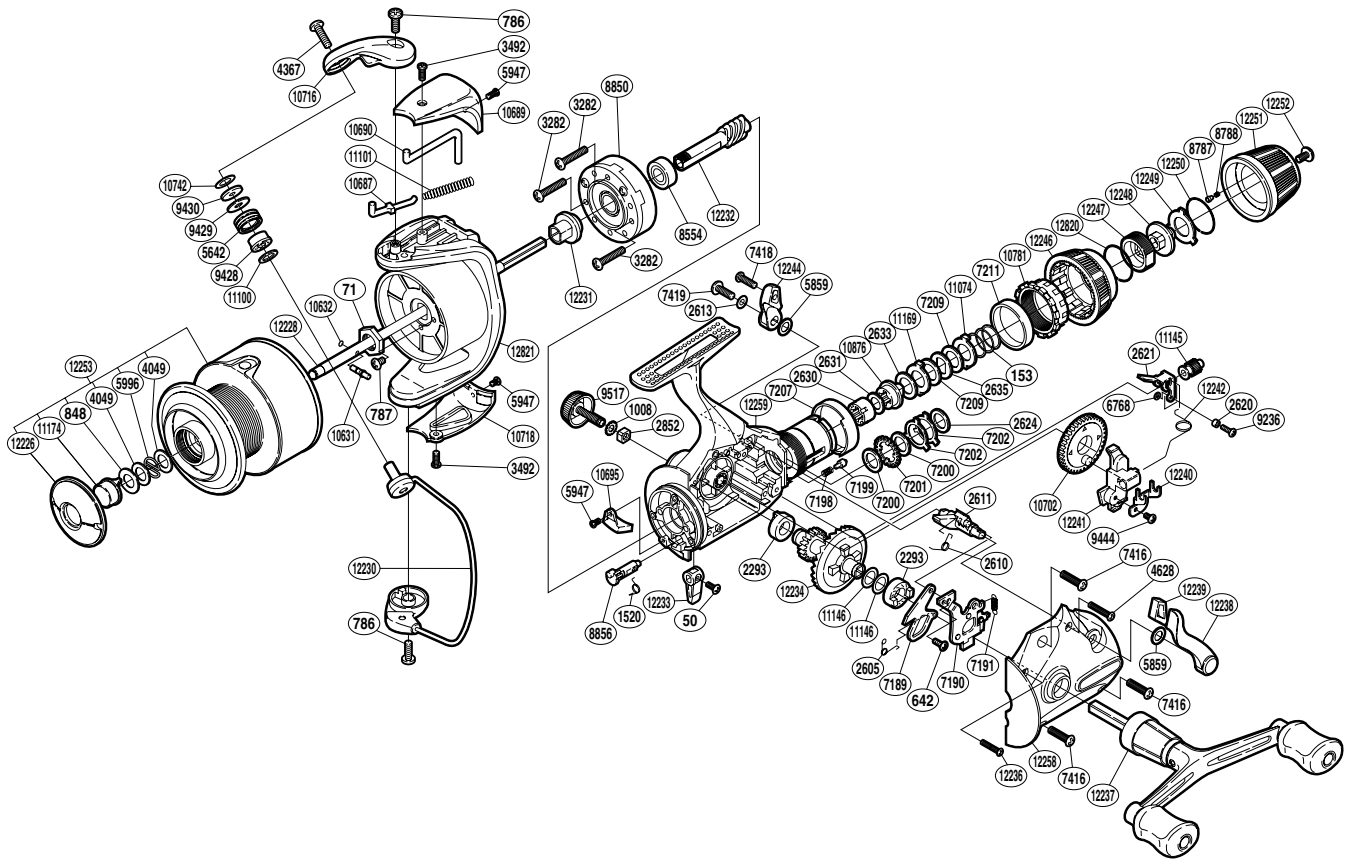

SHIMANO

BAITRUNNER ST

BTRST-6000RA

(1SH026000G)

Part No.	Description	Part No.	Description	Part No.	Description
RD 0050	Screw	RD 7198	Dial Click Spring	RD11100	Washer
RD 0071	Rotor Nut	RD 7199	Dial Click Shoe	RD11101	Bail Spring
RD 0153	Drag Coil Spring	RD 7200	Drag Washer	RD11145	Clutch Shaft
RD 0642	Screw	RD 7201	Click Gear	RD11146	Washer
RD 0786	Screw	RD 7202	Eared Washer	RD11169	Eared Washer
RD 0787	Screw	RD 7207	Dial Spacer	RD11174	Push Button
RD 0848	Washer	RD 7209	Drag Washer	RD12226	Push Button Collar
RD 1008	Handle Lock Washer	RD 7211	Dial Washer	RD12228	Main Shaft
RD 1520	Anti-Reverse Cam Spring	RD 7416	Screw	RD12230	Bail Assembly
RD 2293	Drive Gear Bushing	RD 7418	Screw	RD12231	Rotor Spacer
RD 2605	Clutch Pawl Spring	RD 7419	Screw	RD12232	Pinion Gear
RD 2610	Clutch Spring	RD 8554	Ball Bearing	RD12233	Anti-Reverse Lever
RD 2611	BaitRunner Lever Shaft	RD 8787	Click Pin	RD12234	Drive Gear
RD 2613	Lock Washer	RD 8788	Click Spring	RD12236	Screw
RD 2620	Screw Collar	RD 8850	Roller Clutch Assembly	RD12237	Double Paddle Handle Assembly
RD 2621	BaitRunner Clutch	RD 8856	Anti-Reverse Cam	RD12238	BaitRunner Lever Arm L
RD 2624	Drag Washer	RD 9236	Screw	RD12239	BaitRunner Lever Bridge
RD 2630	Free Spool Tension Shaft	RD 9428	Line Roller Bushing	RD12240	Oscillating Slider Retainer
RD 2631	Drag Washer	RD 9429	Line Roller Spacer	RD12241	Oscillating Slider
RD 2633	Drag Washer	RD 9430	Line Roller Washer	RD12242	Clutch Shaft Spring
RD 2635	Key Washer	RD 9444	Screw	RD12244	BaitRunner Lever Arm R
RD 2852	Handle Screw Lock	RD 9517	Handle Screw Cap	RD12246	BaitRunner Tension Dial
RD 3282	Screw	RD10631	Main Shaft Pin	RD12247	Pressure Screw B
RD 3492	Screw	RD10632	O Ring	RD12248	Pressure Screw A
RD 4049	Washer	RD10687	Bail Spring Guide A	RD12249	Click Plate
RD 4367	Screw	RD10689	Bail Spring Cover	RD12250	Click Plate Retainer
RD 4628	Screw	RD10690	Bail Trip Lever	RD12251	Drag Programmer
RD 5642	Line Roller	RD10695	Bail Trip Strike	RD12252	Screw
RD 5859	Spacer	RD10702	Oscillating Gear	RD12253	Spool Assembly
RD 5947	Screw	RD10716	Bail Arm	RD12258	Side Cover
RD 5996	Locking Spring	RD10718	Bail Hold Support Guard	RD12259	Body
RD 6768	Spacer	RD10742	Spacer	RD12820	BaitRunner Tension Dial Retainer
RD 7189	Clutch Pawl	RD10781	BaitRunner Tension Screw	RD12821	Rotor
RD 7190	Clutch Plate Assembly	RD10876	Drag Shaft		
RD 7191	BaitRunner Click Spring	RD11074	Eared Washer		