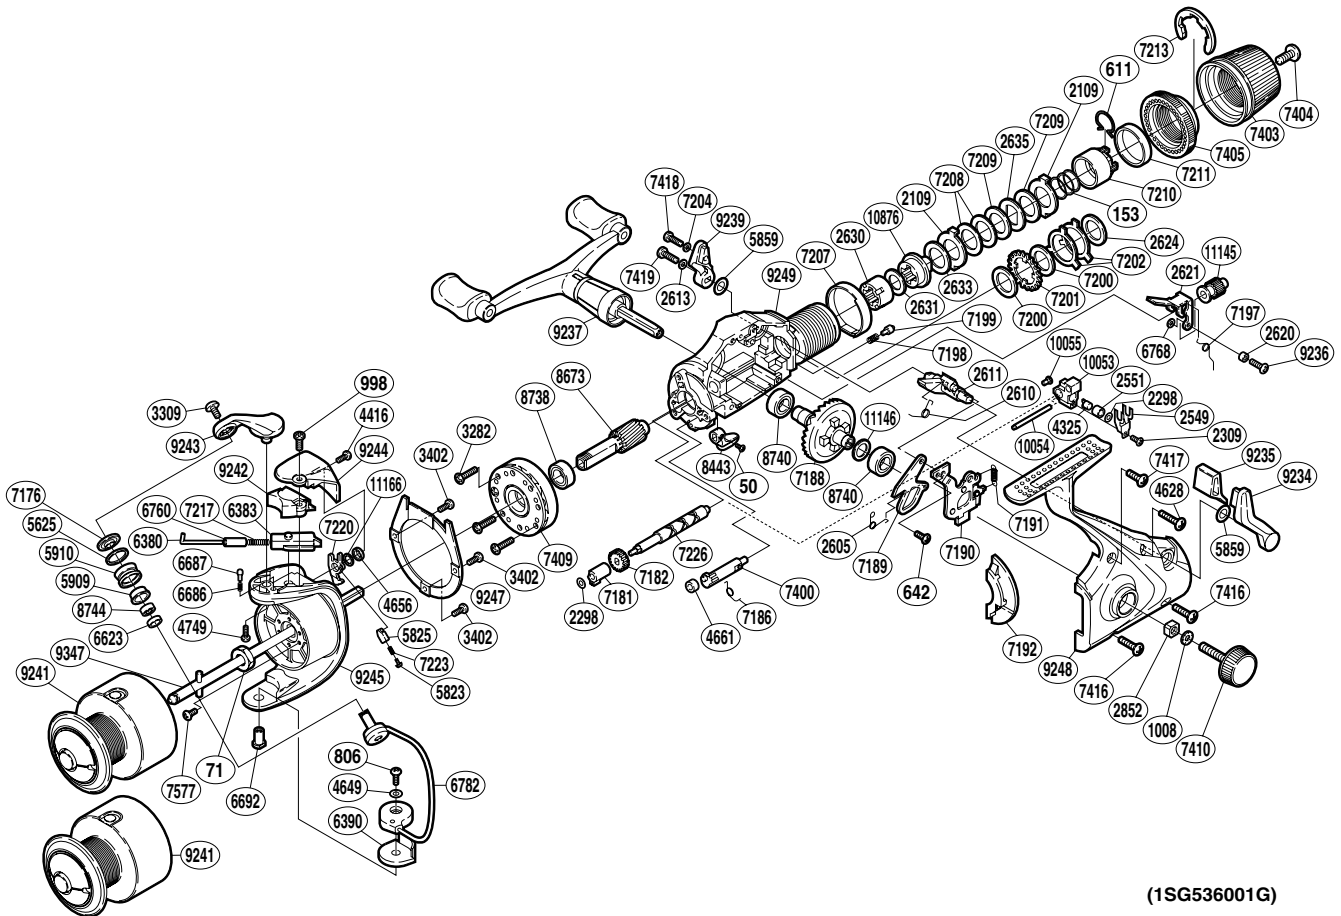

SHIMANO

BAITRUNNER AERO

BTA-GTE6000B

Part No.	Description	Part No.	Description	Part No.	Description
RD 0050	Anti-Reverse Lever Screw	RD 5909	Line Roller Bushing	RD 7400	Anti-Reverse Cam
RD 0071	Rotor Nut	RD 5910	Line Roller	RD 7403	Drag Knob
RD 0153	Drag Coil Spring	RD 6380	Bail Spring Guide (A)	RD 7404	Drag Knob Screw
RD 0611	Hold Click Spring	RD 6383	Bail Spring Guide (B)	RD 7405	BaitRunner Tension Dial
RD 0642	Clutch Plate Screw	RD 6390	Bail Hold Support Spacer	RD 7409	Roller Clutch Assembly
RD 0806	Bail Hold Support Screw	RD 6623	Bearing Spacer	RD 7410	Handle Screw Cap
RD 0998	Rotor Protector Screw (large)	RD 6686	Click Spring	RD 7416	Side Cover Screw (medium)
RD 1008	Handle Lock Washer	RD 6687	Bail Arm Click	RD 7417	Side Cover Screw (short)
RD 2109	Eared Washer "B"	RD 6692	Bail Hold Support Shaft	RD 7418	BaitRunner Lever Screw
RD 2298	Spacer	RD 6719	Friction Ring	RD 7419	BaitRunner Lever Screw (B)
RD 2309	Slider Retainer Screw	RD 6760	Bail Spring Guide (A) Collar	RD 7577	Nut Lock Screw
RD 2549	Oscillating Slider Retainer	RD 6768	Spacer	RD 8443	Anti-Reverse Lever
RD 2551	Oscillating Slider Bushing	RD 6782	Bail Assembly	RD 8673	Pinion Gear (B)
RD 2605	Clutch Pawl Spring	RD 7176	Line Roller Washer	RD 8738	Ball Bearing
RD 2610	Clutch Spring	RD 7180	Friction Ring Screw	RD 8740	Ball Bearing
RD 2611	BaitRunner Lever Shaft	RD 7181	Worm Bushing	RD 8744	Line Roller Bearing
RD 2613	Lock Washer (B)	RD 7182	Idle Gear	RD 9232	Side Cover Flange
RD 2620	Clutch Screw Collar	RD 7186	Anti-Reverse Cam Spring	RD 9234	BaitRunner Lever Arm (L)
RD 2621	BaitRunner Clutch	RD 7188	Drive Gear	RD 9235	BaitRunner Lever Bridge
RD 2624	Drag Washer "C" (blue)	RD 7189	Clutch Pawl	RD 9236	BaitRunner Clutch Screw
RD 2630	Free Spool Tension Shaft	RD 7190	Clutch Plate Assembly	RD 9237	Double Paddle Handle Assembly
RD 2631	Drag Washer "D"	RD 7191	BaitRunner Click Spring	RD 9239	BaitRunner Lever Arm (R)
RD 2633	Drag Washer "H" (cloth)	RD 7197	Clutch Shaft Spring	RD 9241	Spool Assembly
RD 2635	Key Washer "A"	RD 7198	Dial Click Spring	RD 9242	Bail Spring Cover
RD 2852	Handle Screw Lock	RD 7199	Dial Click Shoe	RD 9243	Bail Arm
RD 3282	Roller Clutch Screw	RD 7200	Drag Washer "C"	RD 9244	Bail Spring Cover Guard
RD 3309	Line Roller Screw	RD 7201	Click Gear	RD 9245	Rotor
RD 3402	Guard Ring Screw	RD 7202	Eared Washer "Brs"	RD 9247	Guard Ring
RD 4325	Oscillating Pawl	RD 7204	Lock Washer (A)	RD 9248	Side Cover
RD 4416	Rotor Protector Screw (small)	RD 7207	Dial Spacer	RD 9249	Body
RD 4628	Side Cover Screw (long)	RD 7208	Spacer	RD 9347	Main Shaft
RD 4649	Spacer	RD 7209	Drag Washer "H" (black)	RD10053	Oscillating Slider
RD 4656	Trip Lever Spacer	RD 7210	Pressure Screw	RD10054	Oscillating Guide
RD 4661	Anti-Reverse Cam Ring	RD 7211	Dial Washer	RD10055	Oscillating Guide Holder
RD 4749	Bail Arm Screw	RD 7213	Dial Retainer Ring	RD10876	Drag Shaft
RD 5625	Line Roller Spacer	RD 7217	Bail Spring	RD11145	Clutch Shaft
RD 5823	Lever Spring Guide (A)	RD 7220	Bail Trip Lever	RD11146	Washer
RD 5825	Lever Spring Guide (B)	RD 7223	Lever Spring	RD11166	Spacer
RD 5859	BaitRunner Lever Spacer	RD 7226	Worm Shaft		