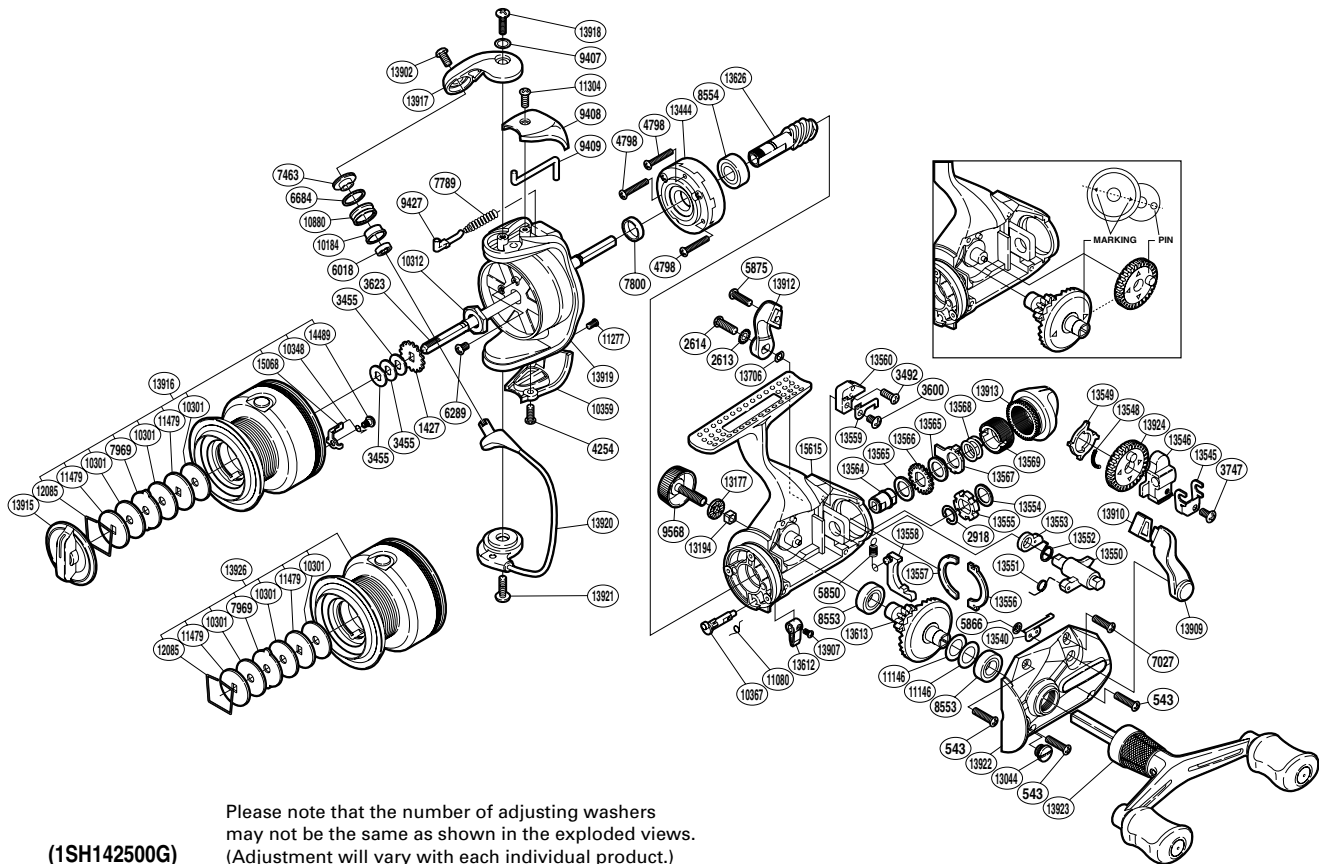

SHIMANO

BAITRUNNER XT

BTRXT-2500FA

Please note that the number of adjusting washers may not be the same as shown in the exploded views. (Adjustment will vary with each individual product.)

(1SH142500G)

Part No.	Description	Part No.	Description	Part No.	Description
RD 0543	Screw	RD10348	Click Spring	RD13566	Click Gear
RD 1427	Spool Support	RD10359	Bail Hold Support Guard	RD13567	Eared Washer
RD 2613	Lock Washer	RD10367	Anti-Reverse Cam	RD13568	Free Spool Tension Spring
RD 2614	Screw	RD10880	Line Roller	RD13569	Free Spool Tension Screw
RD 2918	C Lock	RD11080	Anti-Reverse Cam Spring	RD13612	Anti-Reverse Lever
RD 3455	Spool Washer	RD11146	Washer	RD13613	Drive Gear
RD 3492	Screw	RD11277	Screw	RD13623	Main Shaft
RD 3600	Screw	RD11304	Screw	RD13626	Pinion Gear
RD 3747	Screw	RD11479	Key Washer	RD13706	Washer
RD 4254	Screw	RD12085	Drag Washers Retainer	RD13902	Screw
RD 4798	Screw	RD13044	Oil Cap	RD13906	Screw
RD 5850	BaitRunner Pawl Spring	RD13177	Handle Screw Cap Spacer	RD13909	BaitRunner Lever Arm L
RD 5866	Push Nut	RD13194	Handle Screw Lock	RD13910	BaitRunner Lever Bridge
RD 5875	Screw	RD13444	Roller Clutch Assembly	RD13912	BaitRunner Lever Arm R
RD 6018	Ball Bearing	RD13540	BaitRunner Click	RD13913	BaitRunner Tension Dial
RD 6289	Screw	RD13545	Oscillating Slider Retainer	RD13915	Drag Knob
RD 6684	Line Roller Spacer	RD13546	Oscillating Slider	RD13916	Spool Assembly
RD 7027	Screw	RD13548	Oscillating Gear Ratchet Spring	RD13917	Bail Arm
RD 7463	Line Roller Washer	RD13549	Oscillating Gear Ratchet	RD13918	Screw
RD 7789	Bail Spring	RD13550	Clutch Arm	RD13919	Rotor
RD 7800	Rotor Ring	RD13551	Clutch Cam Spring	RD13920	Bail Assembly
RD 7969	Eared Washer	RD13552	Clutch Spring	RD13921	Screw
RD 8553	Ball Bearing	RD13553	Clutch Cam	RD13922	Side Cover
RD 8554	Ball Bearing	RD13554	Spacer	RD13923	Double Paddle Handle Assembly
RD 9407	Screw	RD13555	BaitRunner Ratchet	RD13924	Oscillating Gear
RD 9408	Bail Spring Cover	RD13556	Dial Retainer	RD14489	Screw
RD 9409	Bail Trip Lever	RD13557	Dial Retainer B	RD15068	Drag Click
RD 9427	Bail Spring Guide	RD13558	BaitRunner Pawl	RD15615	Body
RD 9568	Handle Screw Cap	RD13559	Dial Click		
RD10184	Line Roller Bushing	RD13560	Dial Click Holder		
RD10301	Drag Washer	RD13564	Free Spool Tension Shaft		
RD10312	Rotor Nut	RD13565	Free Spool Tension Washer	RD13926	Spare Spool Assembly