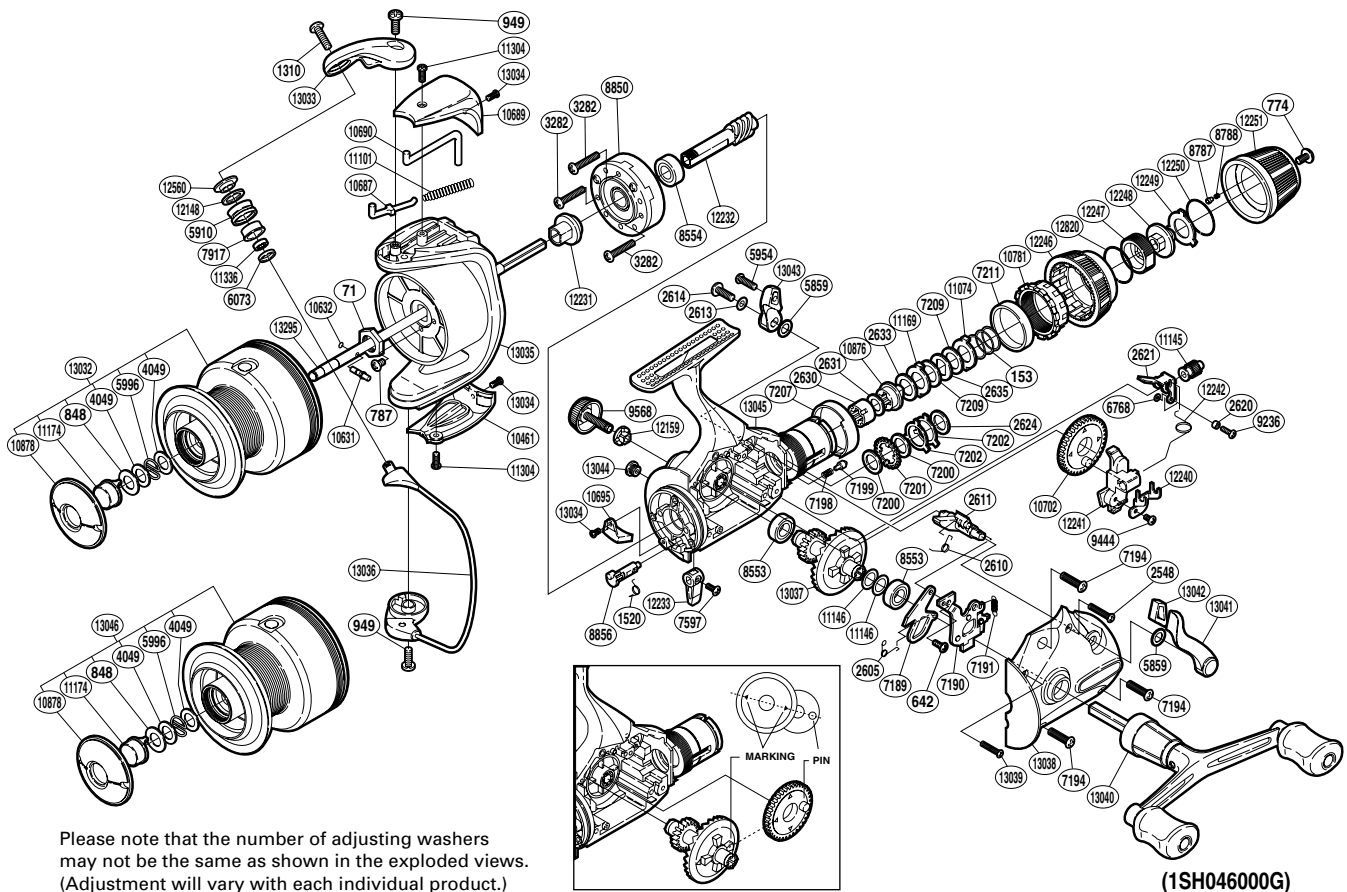

## BTR-XT6000RA

(1SH046000G)

Part No.	Description	Part No.	Description	Part No.	Description
RD 0071	Rotor Nut	RD 7199	Dial Click Shoe	RD11304	Screw
RD 0153	Drag Coil Spring	RD 7200	Drag Washer	RD11336	Ball Bearing
RD 0642	Screw	RD 7201	Click Gear	RD12148	Line Roller Spacer
RD 0774	Screw	RD 7202	Eared Washer	RD12159	Handle Screw Lock Washer
RD 0787	Screw	RD 7207	Dial Spacer	RD12231	Rotor Spacer
RD 0848	Washer	RD 7209	Drag Washer	RD12232	Pinion Gear
RD 0949	Screw	RD 7211	Dial Washer	RD12233	Anti-Reverse Lever
RD 1310	Screw	RD 7597	Screw	RD12240	Oscillating Slider Retainer
RD 1520	Anti-Reverse Cam Spring	RD 7917	Line Roller Bushing	RD12241	Oscillating Slider
RD 2548	Screw	RD 8553	Ball Bearing	RD12242	Clutch Shaft Spring
RD 2605	Clutch Pawl Spring	RD 8554	Ball Bearing	RD12246	BaitRunner Tension Dial
RD 2610	Clutch Spring	RD 8787	Click Pin	RD12247	Pressure Screw B
RD 2611	BaitRunner Lever Shaft	RD 8788	Click Spring	RD12248	Pressure Screw A
RD 2613	Lock Washer	RD 8850	Roller Clutch Assembly	RD12249	Click Plate
RD 2614	Screw	RD 8856	Anti-Reverse Cam	RD12250	Click Plate Retainer
RD 2620	Screw Collar	RD 9236	Screw	RD12251	Drag Programmer
RD 2621	BaitRunner Clutch	RD 9444	Screw	RD12560	Line Roller Washer
RD 2624	Drag Washer	RD 9568	Handle Screw Cap	RD12820	BaitRunner Tension Dial Retainer
RD 2630	Free Spool Tension Shaft	RD10461	Rotor Side Cover	RD13032	Spool Assembly
RD 2631	Drag Washer	RD10631	Main Shaft Pin	RD13033	Bail Arm
RD 2633	Drag Washer	RD10632	O Ring	RD13034	Screw
RD 2635	Key Washer	RD10687	Bail Spring Guide A	RD13035	Rotor
RD 3282	Screw	RD10689	Bail Spring Cover	RD13036	Bail Assembly
RD 4049	Washer	RD10690	Bail Trip Lever	RD13037	Drive Gear
RD 5859	Spacer	RD10695	Bail Trip Strike	RD13038	Side Cover
RD 5910	Line Roller	RD10702	Oscillating Gear	RD13039	Screw
RD 5954	Screw	RD10781	BaitRunner Tension Screw	RD13040	Double Paddle Handle Assembly
RD 5996	Locking Spring	RD10876	Drag Shaft	RD13041	BaitRunner Lever Arm L
RD 6073	Bearing Spacer	RD10878	Push Button Collar	RD13042	BaitRunner Lever Bridge
RD 6768	Spacer	RD11074	Eared Washer	RD13043	BaitRunner Lever Arm R
RD 7189	Clutch Pawl	RD11101	Bail Spring	RD13044	Oil Cap
RD 7190	Clutch Plate Assembly	RD11145	Clutch Shaft	RD13045	Body
RD 7191	BaitRunner Click Spring	RD11146	Washer	RD13295	Main Shaft
RD 7194	Screw	RD11169	Eared Washer		
RD 7198	Dial Click Spring	RD11174	Push Button	RD13046	Spare Spool Assembly