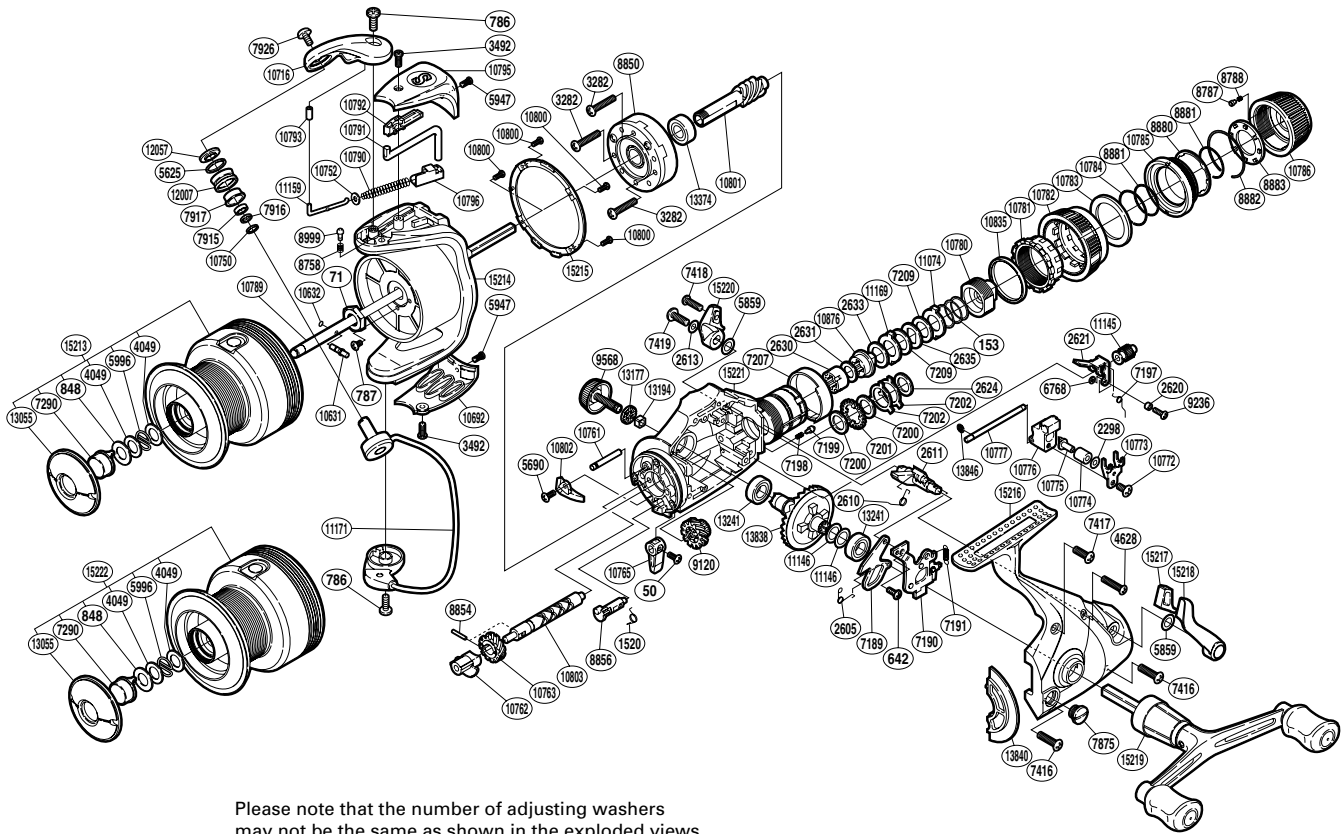

SHIMANO

BAITRUNNER XT SA-RB

BTR-XT6000RB

Please note that the number of adjusting washers may not be the same as shown in the exploded views. (Adjustment will vary with each individual product.)

(1SH046001G)