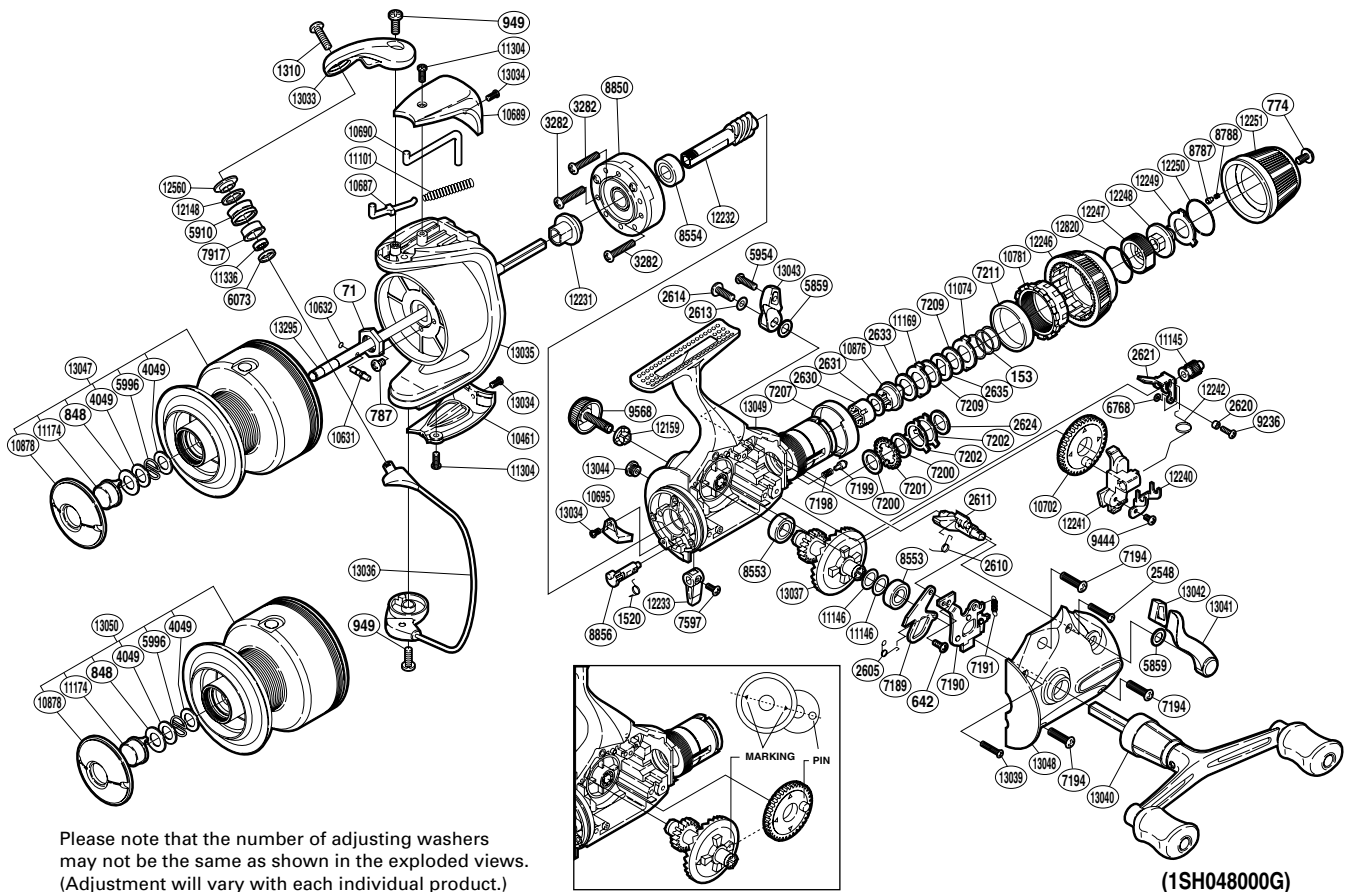

SHIMANO

BAITRUNNER XT

BTR-XT8000RA

(1SH048000G)

Part No.	Description	Part No.	Description	Part No.	Description
RD 0071	Rotor Nut	RD 7199	Dial Click Shoe	RD11304	Screw
RD 0153	Drag Coil Spring	RD 7200	Drag Washer	RD11336	Ball Bearing
RD 0642	Screw	RD 7201	Click Gear	RD12148	Line Roller Spacer
RD 0774	Screw	RD 7202	Eared Washer	RD12159	Handle Screw Lock Washer
RD 0787	Screw	RD 7207	Dial Spacer	RD12231	Rotor Spacer
RD 0848	Washer	RD 7209	Drag Washer	RD12232	Pinion Gear
RD 0949	Screw	RD 7211	Dial Washer	RD12233	Anti-Reverse Lever
RD 1310	Screw	RD 7597	Screw	RD12240	Oscillating Slider Retainer
RD 1520	Anti-Reverse Cam Spring	RD 7917	Line Roller Bushing	RD12241	Oscillating Slider
RD 2548	Screw	RD 8553	Ball Bearing	RD12242	Clutch Shaft Spring
RD 2605	Clutch Pawl Spring	RD 8554	Ball Bearing	RD12246	BaitRunner Tension Dial
RD 2610	Clutch Spring	RD 8787	Click Pin	RD12247	Pressure Screw B
RD 2611	BaitRunner Lever Shaft	RD 8788	Click Spring	RD12248	Pressure Screw A
RD 2613	Lock Washer	RD 8850	Roller Clutch Assembly	RD12249	Click Plate
RD 2614	Screw	RD 8856	Anti-Reverse Cam	RD12250	Click Plate Retainer
RD 2620	Screw Collar	RD 9236	Screw	RD12251	Drag Programmer
RD 2621	BaitRunner Clutch	RD 9444	Screw	RD12560	Line Roller Washer
RD 2624	Drag Washer	RD 9568	Handle Screw Cap	RD12820	BaitRunner Tension Dial Retainer
RD 2630	Free Spool Tension Shaft	RD10461	Rotor Side Cover	RD13033	Bail Arm
RD 2631	Drag Washer	RD10631	Main Shaft Pin	RD13034	Screw
RD 2633	Drag Washer	RD10632	O Ring	RD13035	Rotor
RD 2635	Key Washer	RD10687	Bail Spring Guide A	RD13036	Bail Assembly
RD 3282	Screw	RD10689	Bail Spring Cover	RD13037	Drive Gear
RD 4049	Washer	RD10690	Bail Trip Lever	RD13039	Screw
RD 5859	Spacer	RD10695	Bail Trip Strike	RD13040	Double Paddle Handle Assembly
RD 5910	Line Roller	RD10702	Oscillating Gear	RD13041	BaitRunner Lever Arm L
RD 5954	Screw	RD10781	BaitRunner Tension Screw	RD13042	BaitRunner Lever Bridge
RD 5996	Locking Spring	RD10876	Drag Shaft	RD13043	BaitRunner Lever Arm R
RD 6073	Bearing Spacer	RD10878	Push Button Collar	RD13044	Oil Cap
RD 6768	Spacer	RD11074	Eared Washer	RD13047	Spool Assembly
RD 7189	Clutch Pawl	RD11101	Bail Spring	RD13048	Side Cover
RD 7190	Clutch Plate Assembly	RD11145	Clutch Shaft	RD13049	Body
RD 7191	BaitRunner Click Spring	RD11146	Washer	RD13295	Main Shaft
RD 7194	Screw	RD11169	Eared Washer		
RD 7198	Dial Click Spring	RD11174	Push Button	RD13050	Spare Spool Assembly