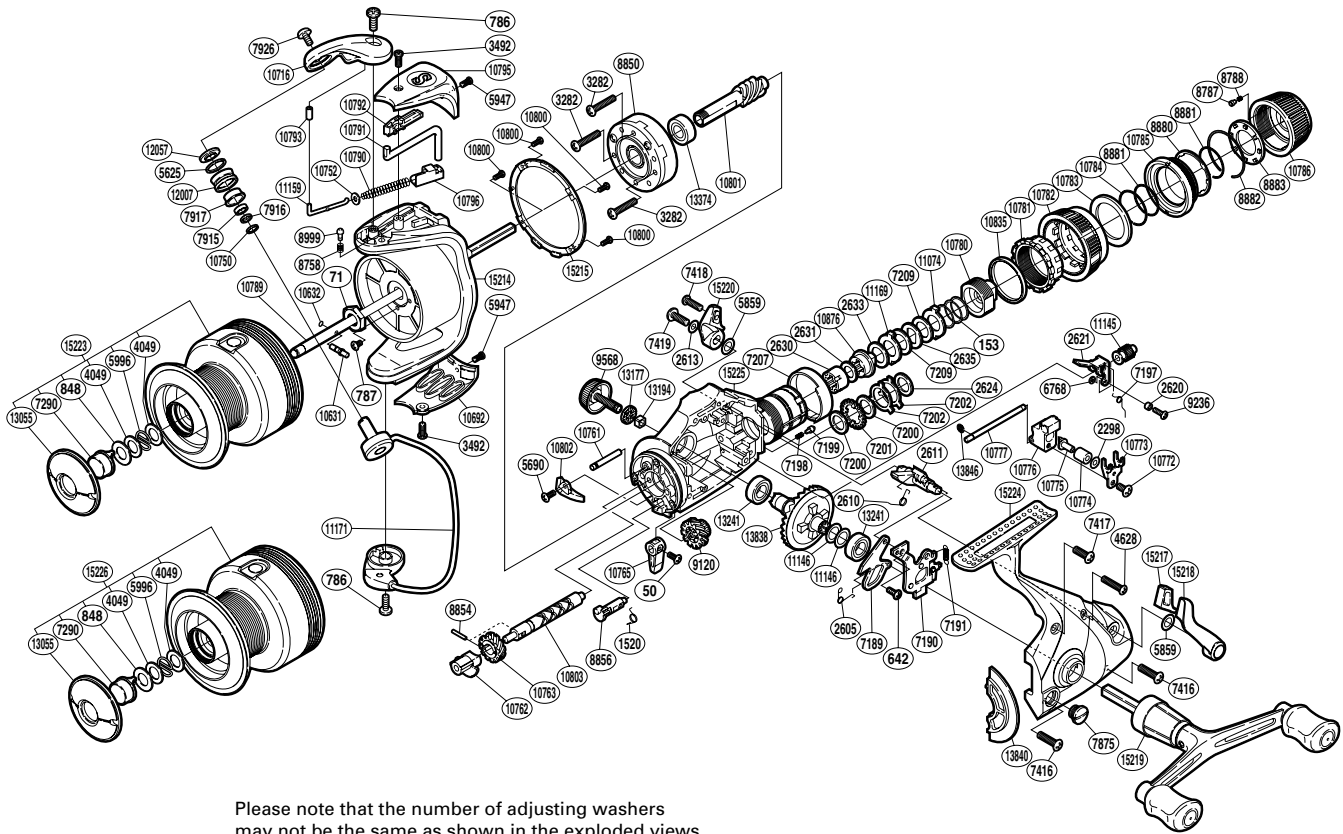

## BTR-XT8000RB

Please note that the number of adjusting washers may not be the same as shown in the exploded views. (Adjustment will vary with each individual product.)

(1SH048001G)

Part No.	Description	Part No.	Description	Part No.	Description
RD 0050	Screw	RD 7417	Screw	RD10785	Drag Programmer B
RD 0071	Rotor Nut	RD 7418	Screw	RD10786	Drag Programmer A
RD 0153	Drag Coil Spring	RD 7419	Screw	RD10789	Main Shaft
RD 0642	Screw	RD 7875	Oil Cap	RD10790	Bail Spring
RD 0786	Screw	RD 7915	Ball Bearing	RD10791	Bail Trip Lever
RD 0787	Screw	RD 7916	Bearing Spacer	RD10792	Bail Trip Cover
RD 0848	Washer	RD 7917	Line Roller Bushing	RD10793	Bail Arm Collar
RD 1520	Anti-Reverse Cam Spring	RD 7926	Screw	RD10795	Bail Spring Cover
RD 2298	Spacer	RD 8758	Click Spring	RD10796	Bail Spring Seat
RD 2605	Clutch Pawl Spring	RD 8787	Click Pin	RD10800	Screw
RD 2610	Clutch Spring	RD 8788	Click Spring	RD10801	Pinion Gear
RD 2611	BaitRunner Lever Shaft	RD 8850	Roller Clutch Assembly	RD10802	Bail Trip Lever Strike
RD 2613	Lock Washer	RD 8854	Worm Shaft Pin	RD10803	Worm Shaft
RD 2620	Clutch Screw Collar	RD 8856	Anti-Reverse Cam	RD10835	Dial Washer
RD 2621	BaitRunner Clutch	RD 8880	Drag Knob Washer	RD10876	Drag Shaft
RD 2624	Drag Washer	RD 8881	Drag Knob Retainer	RD11074	Eared Washer
RD 2630	Free Spool Tension Shaft	RD 8882	Click Plate Retainer	RD11145	Clutch Shaft
RD 2631	Drag Washer	RD 8883	Click Plate	RD11146	Washer
RD 2633	Drag Washer	RD 8999	Click Pin	RD11159	Bail Spring Guide A
RD 2635	Key Washer	RD 9120	Idle Gear B	RD11169	Eared Washer
RD 3282	Screw	RD 9236	Screw	RD11171	Bail Assembly
RD 3492	Screw	RD 9568	Handle Screw Cap	RD12007	Line Roller
RD 4049	Washer	RD10631	Main Shaft Pin	RD12057	Line Roller Washer
RD 4628	Screw	RD10632	O Ring	RD13055	Push Button Collar
RD 5625	Line Roller Spacer	RD10692	Bail Hold Support Guard	RD13177	Handle Screw Cap Spacer
RD 5690	Screw	RD10716	Bail Arm	RD13194	Handle Screw Lock
RD 5859	Spacer	RD10750	Bearing Spacer	RD13241	Ball Bearing
RD 5947	Screw	RD10752	Bail Spring Guide A Support	RD13374	Ball Bearing
RD 5996	Locking Spring	RD10761	Idle Gear B Shaft	RD13838	Drive Gear
RD 6768	Spacer	RD10762	Worm Bushing	RD13840	Side Cover Flange
RD 7189	Clutch Pawl	RD10763	Idle Gear	RD13846	E Lock
RD 7190	Clutch Plate Assembly	RD10765	Anti-Reverse Lever	RD15214	Rotor
RD 7191	BaitRunner Click Spring	RD10772	Screw	RD15215	Guard Ring
RD 7197	Clutch Shaft Spring	RD10773	Oscillating Slider Retainer	RD15217	BaitRunner Lever Bridge
RD 7198	Click Spring	RD10774	Oscillating Slider Bushing	RD15218	BaitRunner Lever Arm L
RD 7199	Click Shoe	RD10775	Oscillating Pawl	RD15219	Double Paddle Handle Assembly
RD 7200	Drag Washer	RD10776	Oscillating Slider	RD15220	BaitRunner Lever Arm R
RD 7201	Click Gear	RD10777	Oscillating Guide	RD15223	Spool Assembly
RD 7202	Eared Washer	RD10780	Pressure Screw	RD15224	Side Cover
RD 7207	Dial Spacer	RD10781	BaitRunner Tension Screw	RD15225	Body
RD 7209	Drag Washer	RD10782	BaitRunner Tension Dial		
RD 7290	Push Button	RD10783	Tension Dial Retainer Ring		
RD 7416	Screw	RD10784	BaitRunner Tension Dial Retainer	RD15226	Spare Spool Assembly