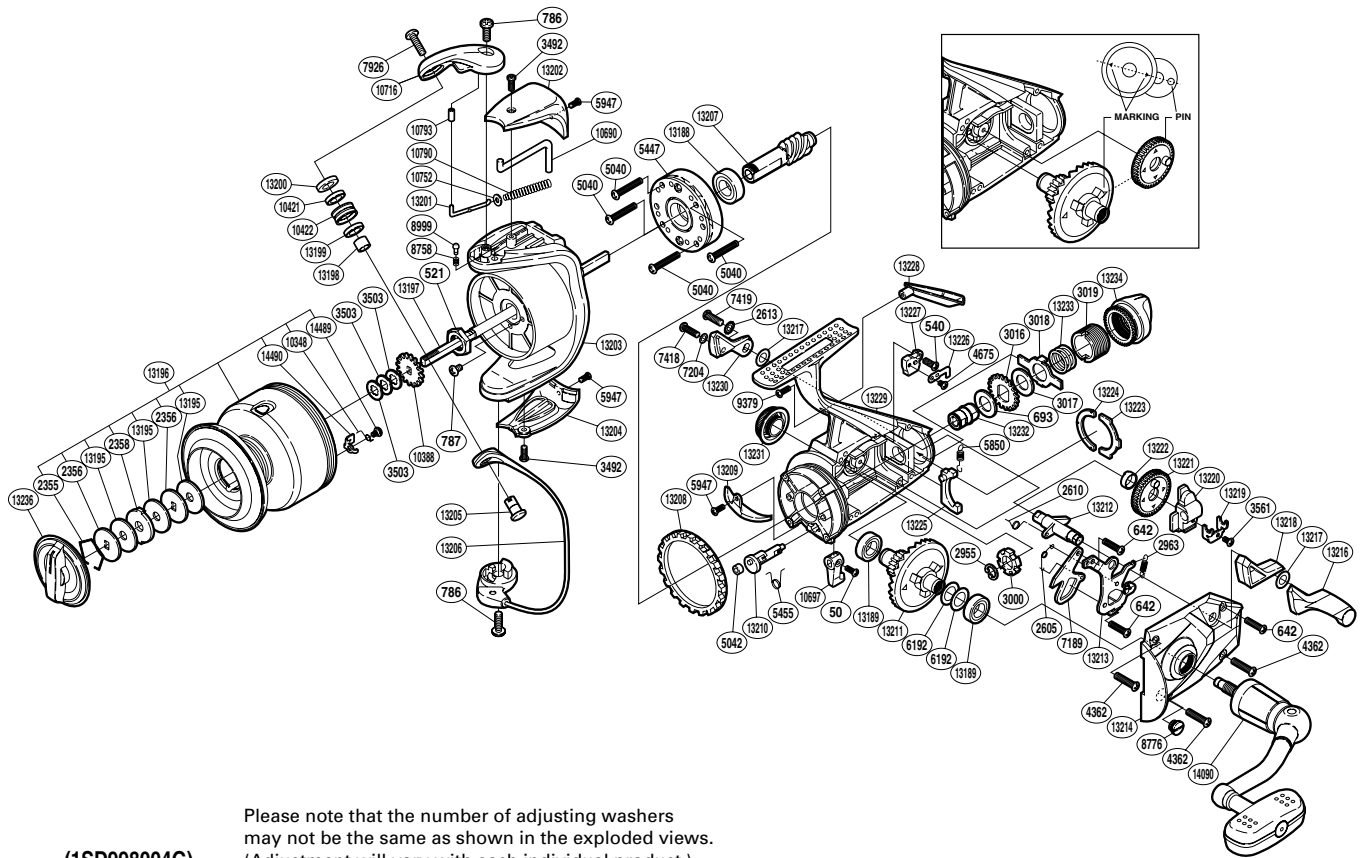

SHIMANO

BAITRUNNER SA-RB

BTR-8000DEU

Please note that the number of adjusting washers may not be the same as shown in the exploded views. (Adjustment will vary with each individual product.)

(1SD998004G)

Part No.	Description	Part No.	Description	Part No.	Description
RD 0050	Screw	RD 7189	Clutch Pawl	RD13206	Bail Assembly
RD 0521	Rotor Nut	RD 7204	Lock Washer	RD13207	Pinion Gear
RD 0540	Screw	RD 7418	Screw	RD13208	Friction Ring
RD 0642	Screw	RD 7419	Screw	RD13209	Bail Trip Strike
RD 0693	Free Spool Tension Washer	RD 7926	Screw	RD13210	Anti-Reverse Cam
RD 0786	Screw	RD 8758	Click Spring	RD13211	Drive Gear
RD 0787	Screw	RD 8776	Oil Cap	RD13212	BaitRunner Lever Shaft
RD 2355	Drag Washers Retainer	RD 8999	Click Pin	RD13213	Clutch Plate Assembly
RD 2356	Key Washer	RD 9379	Screw	RD13214	Side Cover
RD 2358	Eared Washer	RD10348	Click Spring	RD13216	BaitRunner Lever Arm L
RD 2605	Clutch Pawl Spring	RD10388	Spool Support	RD13217	Spacer
RD 2610	Clutch Spring	RD10421	Line Roller Collar	RD13218	BaitRunner Lever Bridge
RD 2613	Lock Washer	RD10422	Line Roller	RD13219	Oscillating Slider Retainer
RD 2955	C Lock	RD10690	Bail Trip Lever	RD13220	Oscillating Slider
RD 2963	BaitRunner Click Spring	RD10697	Anti-Reverse Lever	RD13221	Oscillating Gear
RD 3000	BaitRunner Ratchet	RD10716	Bail Arm	RD13222	Oscillating Gear Bushing
RD 3016	Click Gear	RD10752	Spring Guide A Support	RD13223	Dial Retainer
RD 3017	Free Spool Tension Washer	RD10790	Bail Spring	RD13224	Dial Retainer B
RD 3018	Eared Washer	RD10793	Bail Arm Collar	RD13225	BaitRunner Pawl
RD 3019	Free Spool Tension Screw	RD13188	Ball Bearing	RD13226	Dial Click
RD 3492	Screw	RD13189	Ball Bearing	RD13227	BaitRunner Pawl Guide
RD 3503	Spool Washer	RD13195	Drag Washer	RD13228	Body I.D. Plate
RD 3561	Screw	RD13196	Spool Assembly	RD13229	Body
RD 4362	Screw	RD13197	Main Shaft	RD13230	BaitRunner Lever Arm R
RD 4675	Screw	RD13198	Line Roller Spacer	RD13231	Handle Screw Cap
RD 5040	Screw	RD13199	Line Roller Collar B	RD13232	Free Spool Tension Shaft
RD 5042	Anti-Reverse Cam Ring	RD13200	Washer	RD13233	Free Spool Tension Spring
RD 5447	Roller Clutch Assembly	RD13201	Bail Spring Guide A	RD13234	BaitRunner Tension Dial
RD 5455	Anti-Reverse Cam Spring	RD13202	Bail Spring Cover	RD13236	Drag Knob
RD 5850	BaitRunner Pawl Spring	RD13203	Rotor	RD14090	Handle Assembly
RD 5947	Screw	RD13204	Bail Hold Support Guard	RD14489	Screw
RD 6192	Washer	RD13205	Line Roller Support	RD14490	Drag Click