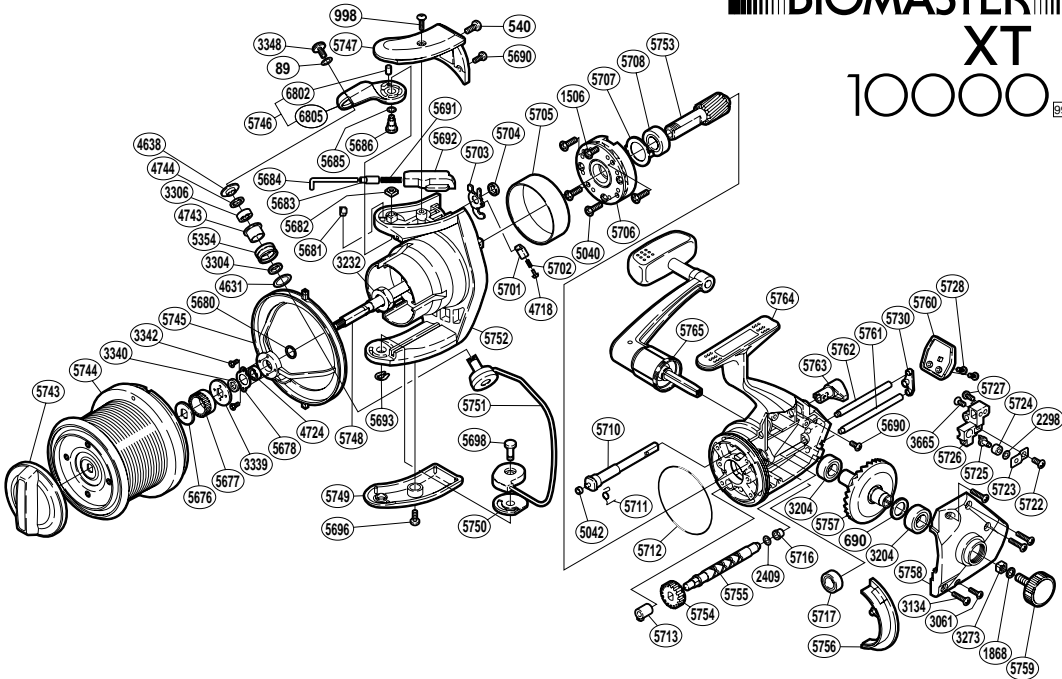

BIOMASTER XT 10000

RD No.	PARTS NAMES	RD No.	PARTS NAMES	RD No.	PARTS NAMES
0089	Lock Washer	5678	Bearing Retainer	5725	Oscillating Pawl
0540	Bail Spring Cover Screw (medium)	5680	Line Safety Guard Spacer (B)	5726	Oscillating Slider
0690	Drive Gear Washer	5681	Angle Controller	5727	Slider Retainer Screw (B)
0998	Bail Spring Cover Screw (long)	5682	Bail Arm Nut	5728	Rear Protector Screw
1506	Clutch Cover Screw	5683	Spring Guide (A) Support	5730	Worm Shaft Retainer Washer
1868	Handle Lock Washer	5684	Bail Spring Guide (A)	5743	Drag Knob
2298	Spacer	5685	Spacer	5744	Spool Assembly
2409	Worm Shaft Spacer	5686	Bail Arm Shaft	5745	Line Safety Guard
3061	Side Cover Screw (small)	5690	Multi-Purpose Screw	5746	Bail Arm
3134	Side Cover Screw (large)	5691	Bail Spring	5747	Bail Spring Cover
3204	Ball Bearing	5692	Bail Spring Guide (B)	5748	Main Shaft
3232	Rotor Nut	5693	"U" Lock	5749	Bail Hold Support Guard
3273	Handle Screw Lock	5696	Guard Screw	5750	Bail Hold Support Spacer
3304	Bearing Spacer	5698	Bail Hold Support Shaft	5751	Bail Assembly
3306	Line Roller Bearing	5701	Lever Spring Guide (B)	5752	Rotor
3339	Spool Support (B)	5702	Lever Spring	5753	Pinion Gear
3340	Line Safety Guard Spacer (A)	5703	Bail Trip Lever	5754	Idle Gear
3342	Bearing Retainer Screw	5704	Trip Lever Spacer	5755	Worm Shaft
3348	Line Roller Screw	5705	Roller Clutch Ring	5756	Side Cover Flange
3665	Slider Retainer Screw (A)	5706	Roller Clutch Assembly	5757	Drive Gear
4631	Spacer	5707	Bearing Washer	5758	Side Cover
4638	Line Roller Washer	5708	Ball Bearing	5759	Handle Screw Cap
4718	Lever Spring Guide (A)	5710	Anti-Reverse Cam	5760	Rear Protector
4724	Ball Bearing	5711	Anti-Reverse Cam Spring	5761	Oscillating Guide (long)
4743	Line Roller Bushing	5712	"O" Ring (large)	5762	Oscillating Guide (short)
4744	Roller Bearing Seal	5713	Worm Bushing (front)	5763	Anti-Reverse Lever
5040	Roller Clutch Screw	5716	Worm Bushing (rear)	5764	Body
5042	Anti-Reverse Cam Ring	5717	Ball Bearing	5765	Handle Assembly
5354	Line Roller	5722	Oscillating Pawl Cover Screw	6802	Bail Arm Bushing
5676	Spool Washer	5723	Oscillating Pawl Cover	6805	Bail Arm
5677	Spool Support (A)	5724	Oscillating Slider Bushing		