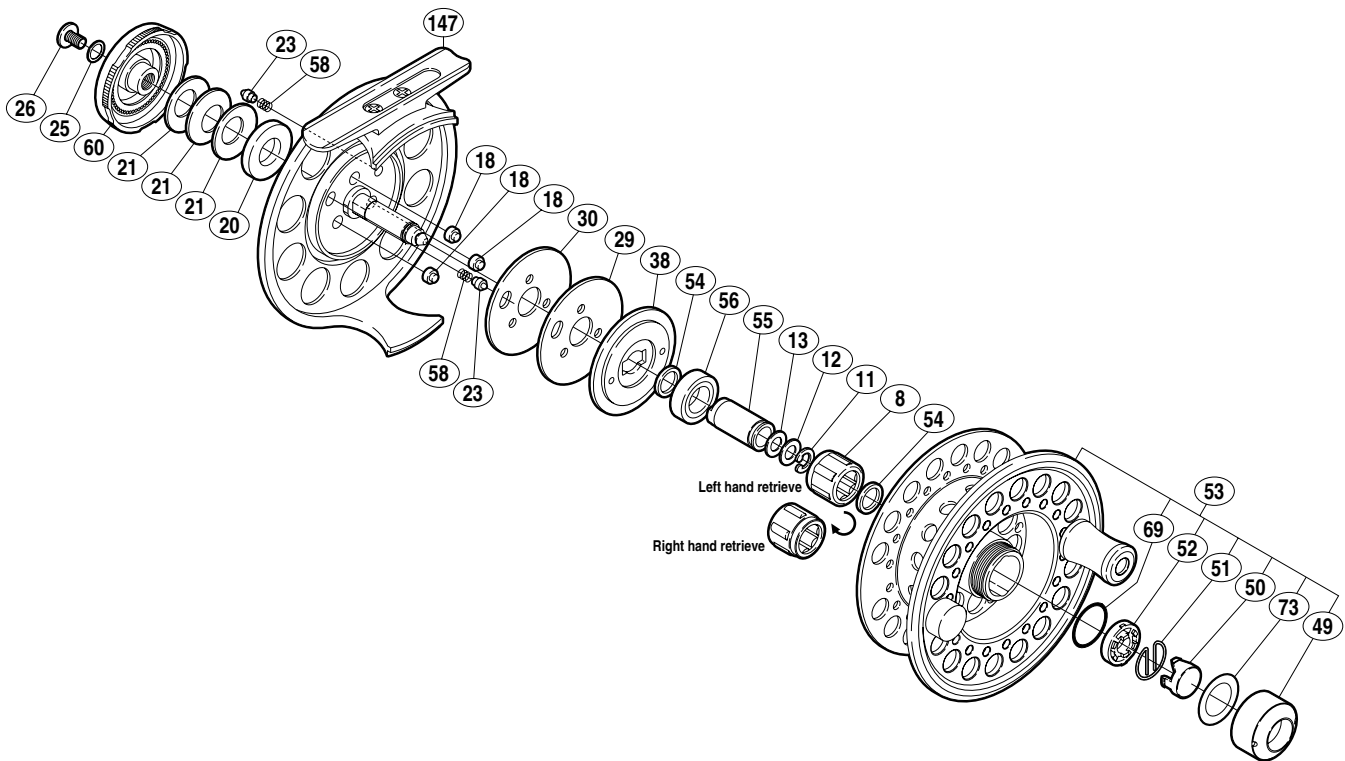

SHIMANO

BIGCRAFT XT

BC-XT34LA

(1R1091003G)

Part No.	Description	Part No.	Description
FLY0008	Roller Clutch	FLY0049	Push Button Collar
FLY0011	C Lock	FLY0050	Push Button
FLY0012	Main Shaft Washer A	FLY0051	Locking Spring
FLY0013	Main Shaft Washer B	FLY0052	Main Shaft Bushing
FLY0018	Drag Press	FLY0053	Spool Set
FLY0020	Drag Spring Spacer	FLY0054	O Ring
FLY0021	Coned Disc Spring	FLY0055	Roller Clutch Inner Tube
FLY0023	Click Pin	FLY0056	Ball Bearing
FLY0025	Washer	FLY0058	Click Spring
FLY0026	Drag Knob Screw	FLY0060	Drag Knob
FLY0029	Drag Washer A	FLY0069	O Ring
FLY0030	Drag Washer B	FLY0073	Washer
FLY0038	Drag Plate	FLY0147	Back Plate Assembly