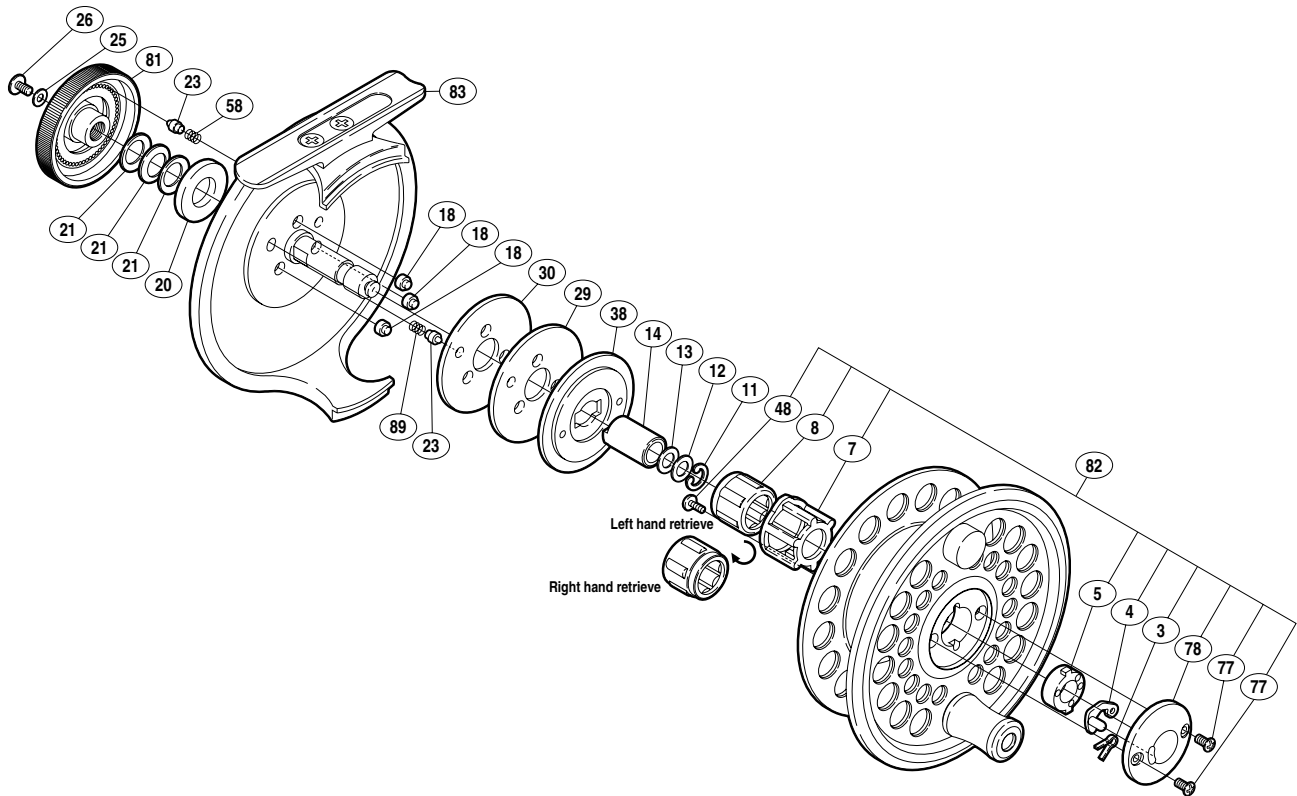

SHIMANO

BIGCRAFT XT

BC-XT56

(1R1100005G)

Part No.	Description	Part No.	Description
FLY0003	Spool Lock Spring	FLY0025	Washer
FLY0004	Spool Lock	FLY0026	Drag Knob Screw
FLY0005	Spool Bushing	FLY0029	Drag Washer
FLY0007	Roller Clutch Holder	FLY0030	Drag Washer
FLY0008	Roller Clutch	FLY0038	Drag Plate
FLY0011	C Lock	FLY0048	Screw
FLY0012	Main Shaft Washer	FLY0058	Click Spring
FLY0013	Main Shaft Washer	FLY0077	Screw
FLY0014	Roller Clutch Inner Tube	FLY0078	Spool Cover
FLY0018	Drag Press	FLY0081	Drag Knob
FLY0020	Drag Spring Spacer	FLY0082	Spool Set
FLY0021	Coned Disc Spring	FLY0083	Back Plate Assembly
FLY0023	Click Pin	FLY0089	Click Spring