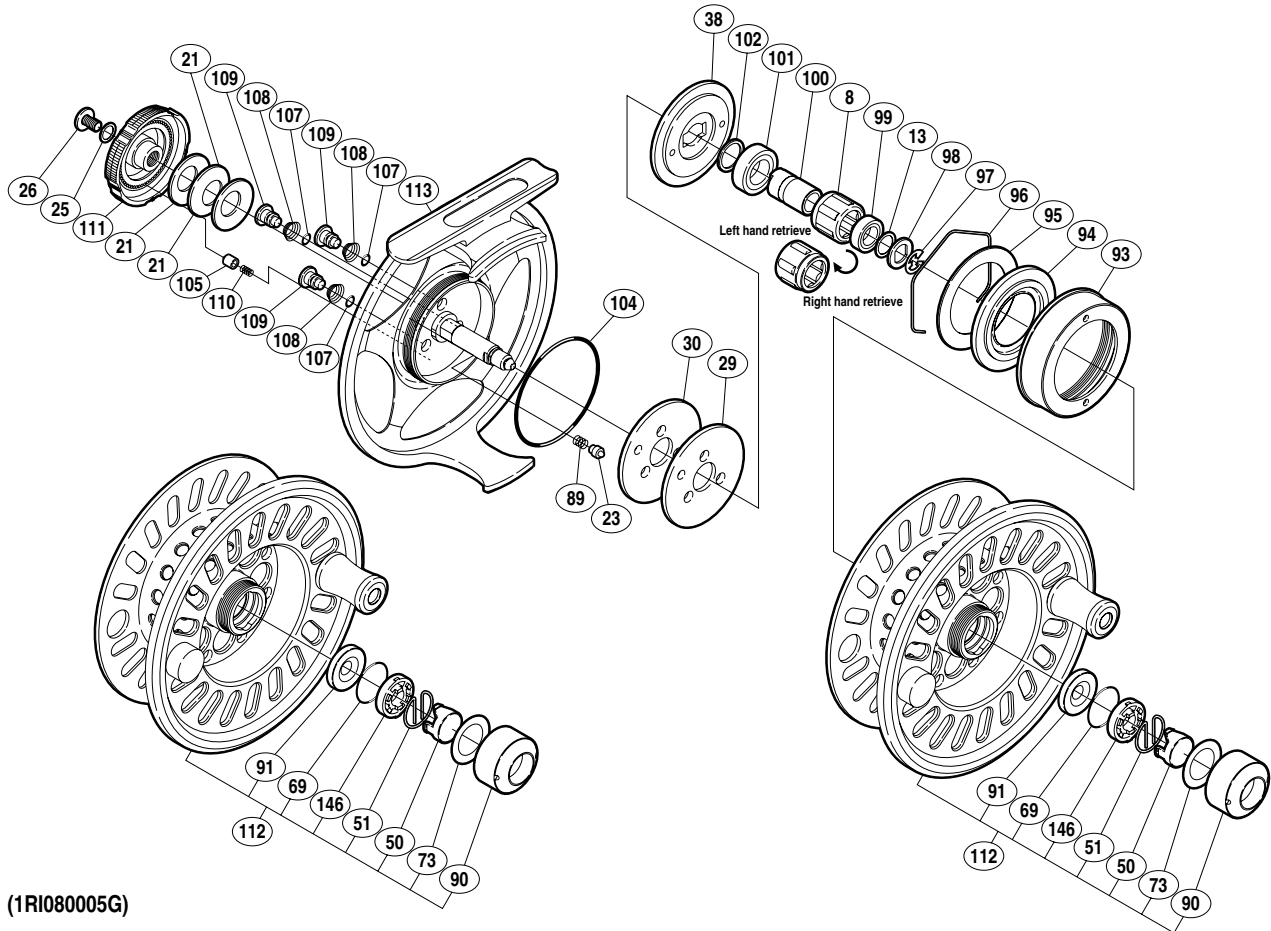

# SHIMANO

**BIGRAFT XTR**

**S A-RB**

**BC-XTR56LA**

(1R1080005G)

Part No.	Description	Part No.	Description
FLY0008	Roller Clutch	FLY0095	Seal Support
FLY0013	Washer	FLY0096	Retainer
FLY0021	Coned Disc Spring	FLY0097	E Lock
FLY0023	Click Pin	FLY0098	Washer
FLY0025	Washer	FLY0099	Ball Bearing
FLY0026	Drag Knob Screw	FLY0100	Roller Clutch Inner Tube
FLY0029	Drag Washer	FLY0101	Ball Bearing
FLY0030	Drag Washer	FLY0102	Washer
FLY0038	Drag Plate	FLY0104	O Ring
FLY0050	Push Button	FLY0105	Click Pin
FLY0051	Locking Spring	FLY0107	Drag Press Seal
FLY0069	O Ring	FLY0108	Drag Press Spring
FLY0073	Washer	FLY0109	Drag Press
FLY0089	Click Spring	FLY0110	Click Spring
FLY0090	Push Button Collar	FLY0111	Drag Knob
FLY0091	Spool Seal	FLY0112	Spool Set
FLY0093	Seal Cover	FLY0113	Back Plate Assembly
FLY0094	Seal	FLY0146	Main Shaft Bushing