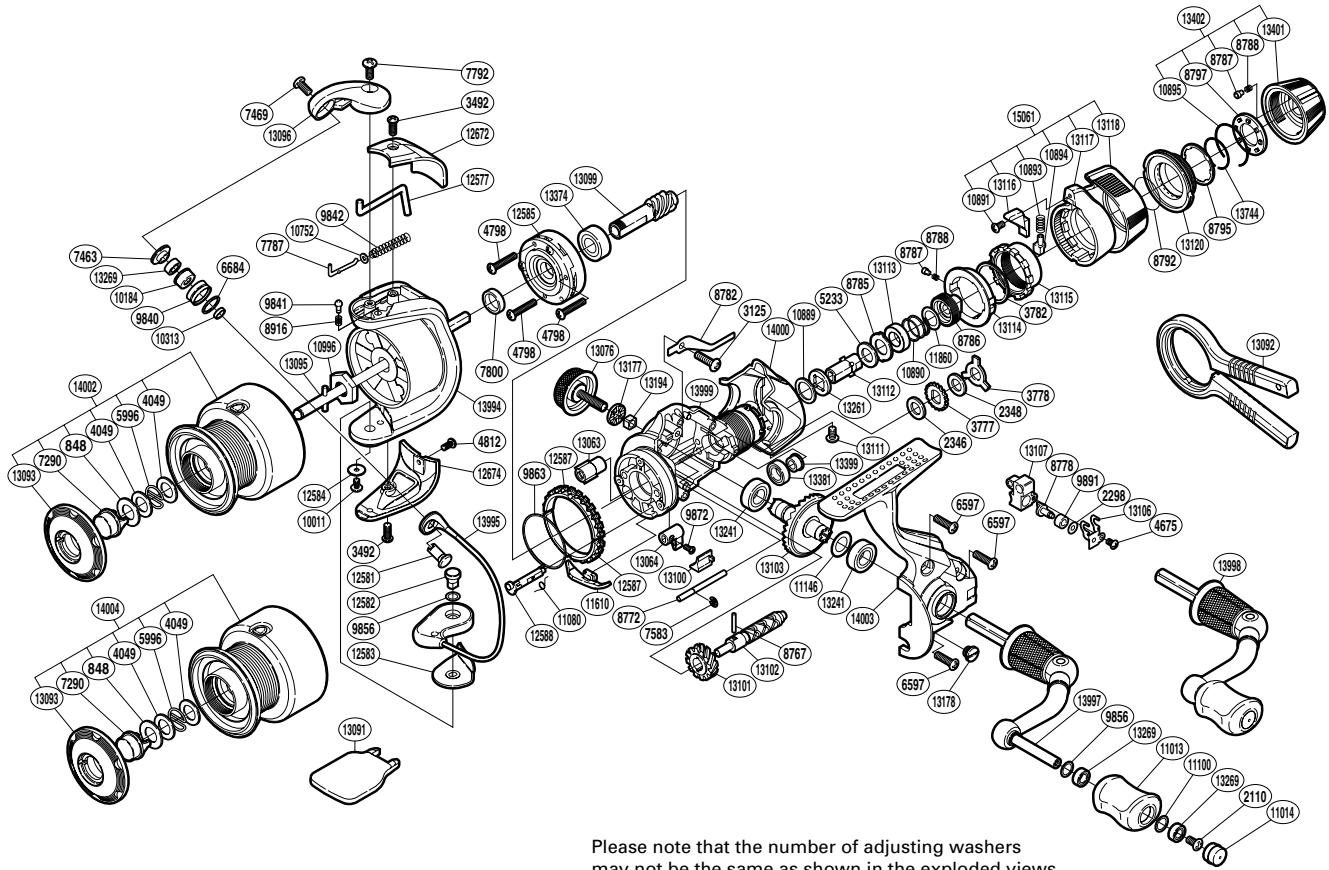

## BIO-1500RA

(1SH151500G)

Please note that the number of adjusting washers may not be the same as shown in the exploded views. (Adjustment will vary with each individual product.)

Part No.	Description	Part No.	Description	Part No.	Description
RD 0848	Washer	RD 9856	Washer	RD13101	Idle Gear
RD 2110	Screw	RD 9863	Friction Spring	RD13102	Worm Shaft
RD 2298	Spacer	RD 9872	Screw	RD13103	Drive Gear
RD 2346	Drag Washer	RD 9891	Oscillating Slider Bushing	RD13106	Oscillating Slider Retainer
RD 2348	Drag Washer	RD10011	Screw	RD13107	Oscillating Slider
RD 3125	Screw	RD10184	Line Roller Bushing	RD13111	Screw
RD 3492	Screw	RD10313	Bearing Spacer	RD13112	Drag Shaft A
RD 3777	Click Gear	RD10752	Spring Guide A Support	RD13113	Drag Collar
RD 3778	Eared Washer	RD10889	Drag Washer	RD13114	Lever Click Gear
RD 3782	Fightin' Pressure Screw Washer	RD10890	Drag Coil Spring	RD13115	Fightin' Pressure Screw
RD 4049	Washer	RD10891	Screw	RD13116	Fightin' Lever Inner B
RD 4675	Screw	RD10893	Position Pin Spring	RD13117	Fightin' Lever Inner A
RD 4798	Screw	RD10894	Lever Position Pin	RD13118	Fightin' Lever Outer
RD 4812	Screw	RD10895	Click Plate Retainer	RD13120	Drag Programmer B
RD 5233	Drag Washer	RD10996	Rotor Nut	RD13177	Handle Screw Cap Spacer
RD 5996	Locking Spring	RD11013	Handle Knob	RD13178	Oil Cap
RD 6597	Screw	RD11014	Handle Knob Seal	RD13194	Handle Screw Lock
RD 6684	Line Roller Spacer	RD11080	Anti-Reverse Cam Spring	RD13241	Ball Bearing
RD 7290	Push Button	RD11100	Washer	RD13261	Drag Shaft B
RD 7463	Line Roller Washer	RD11146	Washer	RD13269	Ball Bearing
RD 7469	Screw	RD11610	Bail Trip Strike	RD13374	Ball Bearing
RD 7583	E Lock	RD11860	Washer	RD13381	Ball Bearing
RD 7787	Bail Spring Guide A	RD12577	Bail Trip Lever	RD13399	Drag Shaft C
RD 7792	Screw	RD12581	Line Roller Support	RD13401	Drag Programmer A
RD 7800	Rotor Ring	RD12582	Bail Hold Support Shaft	RD13402	Drag Programmer Assembly
RD 8767	Worm Shaft Pin	RD12583	Bail Hold Support Spacer	RD13744	Drag Knob Retainer
RD 8772	Oscillating Guide	RD12584	Washer	RD13994	Rotor
RD 8778	Oscillating Pawl	RD12585	Roller Clutch Assembly	RD13995	Bail Assembly
RD 8782	Drag Click	RD12587	Friction Ring	RD13997	Handle Shank Assembly
RD 8785	Eared Washer	RD12588	Anti-Reverse Cam	RD13998	Handle Assembly
RD 8786	Pressure Screw	RD12672	Bail Spring Cover	RD13999	Body
RD 8787	Click Pin	RD12674	Bail Hold Support Guard	RD14000	Rear Protector
RD 8788	Click Spring	RD13063	Worm Bushing	RD14002	Spool Assembly
RD 8792	Drag Knob Friction Ring	RD13064	Anti-Reverse Lever	RD14003	Side Cover
RD 8795	Drag Knob Washer	RD13076	Handle Screw Cap	RD15061	Fightin' Lever Assembly
RD 8797	Click Plate	RD13093	Push Button Collar		
RD 8916	Click Spring	RD13095	Main Shaft	RD14004	Spare Spool Assembly
RD 9840	Line Roller	RD13096	Bail Arm		
RD 9841	Click Pin	RD13099	Pinion Gear	RD13091	Spool Wrench (accessory)
RD 9842	Bail Spring	RD13100	Anti-Reverse Lever Cover	RD13092	Knob Wrench (accessory)