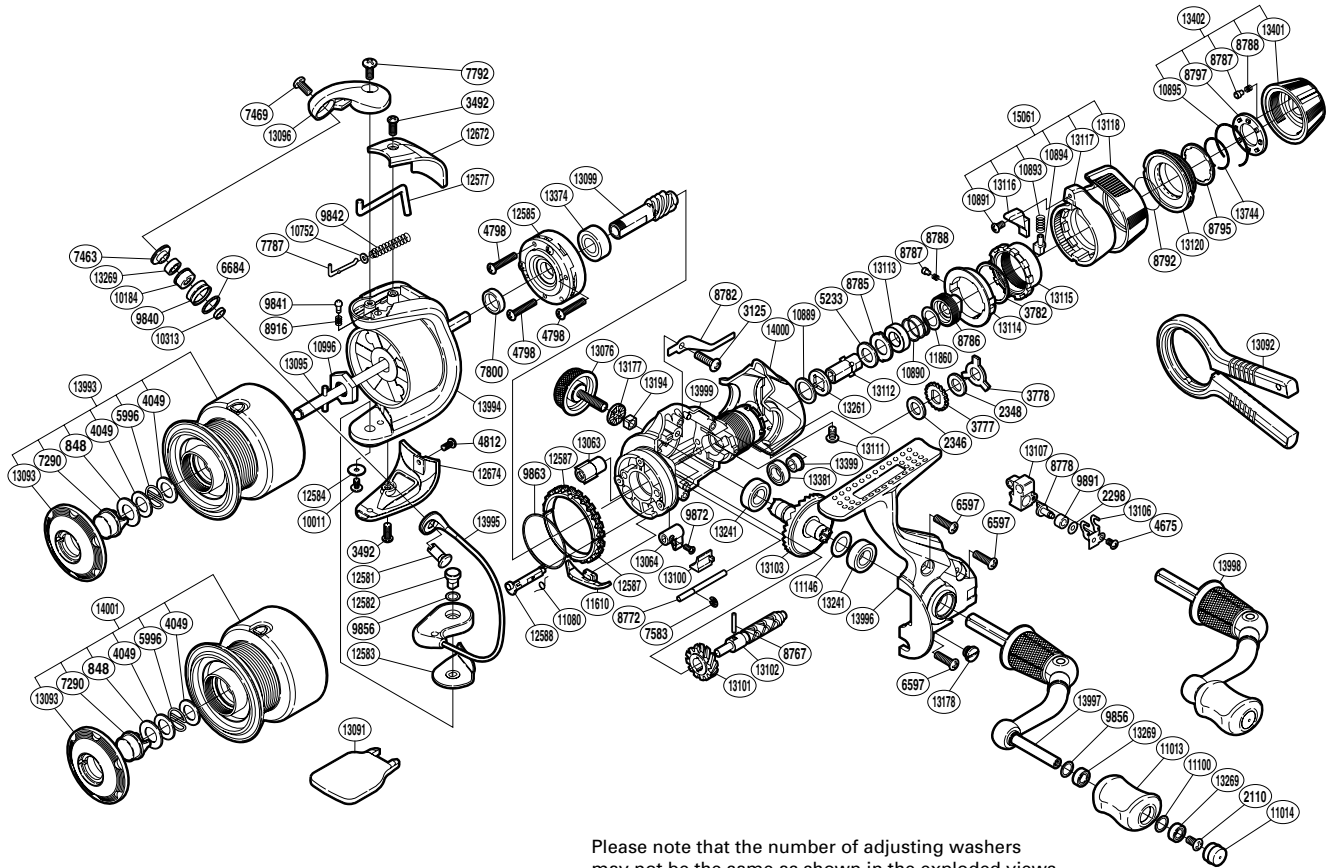

## BIO-2500RA

(1SH152500G)

Please note that the number of adjusting washers may not be the same as shown in the exploded views. (Adjustment will vary with each individual product.)

Part No.	Description	Part No.	Description	Part No.	Description
RD 0848	Washer	RD 9856	Washer	RD13101	Idle Gear
RD 2110	Screw	RD 9863	Friction Spring	RD13102	Worm Shaft
RD 2298	Spacer	RD 9872	Screw	RD13103	Drive Gear
RD 2346	Drag Washer	RD 9891	Oscillating Slider Bushing	RD13106	Oscillating Slider Retainer
RD 2348	Drag Washer	RD10011	Screw	RD13107	Oscillating Slider
RD 3125	Screw	RD10184	Line Roller Bushing	RD13111	Screw
RD 3492	Screw	RD10313	Bearing Spacer	RD13112	Drag Shaft A
RD 3777	Click Gear	RD10752	Spring Guide A Support	RD13113	Drag Collar
RD 3778	Eared Washer	RD10889	Drag Washer	RD13114	Lever Click Gear
RD 3782	Fightin' Pressure Screw Washer	RD10890	Drag Coil Spring	RD13115	Fightin' Pressure Screw
RD 4049	Washer	RD10891	Screw	RD13116	Fightin' Lever Inner B
RD 4675	Screw	RD10893	Position Pin Spring	RD13117	Fightin' Lever Inner A
RD 4798	Screw	RD10894	Lever Position Pin	RD13118	Fightin' Lever Outer
RD 4812	Screw	RD10895	Click Plate Retainer	RD13120	Drag Programmer B
RD 5233	Drag Washer	RD10996	Rotor Nut	RD13177	Handle Screw Cap Spacer
RD 5996	Locking Spring	RD11013	Handle Knob	RD13178	Oil Cap
RD 6597	Screw	RD11014	Handle Knob Seal	RD13194	Handle Screw Lock
RD 6684	Line Roller Spacer	RD11080	Anti-Reverse Cam Spring	RD13241	Ball Bearing
RD 7290	Push Button	RD11100	Washer	RD13261	Drag Shaft B
RD 7463	Line Roller Washer	RD11146	Washer	RD13269	Ball Bearing
RD 7469	Screw	RD11610	Bail Trip Strike	RD13374	Ball Bearing
RD 7583	E Lock	RD11860	Washer	RD13381	Ball Bearing
RD 7787	Bail Spring Guide A	RD12577	Bail Trip Lever	RD13399	Drag Shaft C
RD 7792	Screw	RD12581	Line Roller Support	RD13401	Drag Programmer A
RD 7800	Rotor Ring	RD12582	Bail Hold Support Shaft	RD13402	Drag Programmer Assembly
RD 8767	Worm Shaft Pin	RD12583	Bail Hold Support Spacer	RD13744	Drag Knob Retainer
RD 8772	Oscillating Guide	RD12584	Washer	RD13993	Spool Assembly
RD 8778	Oscillating Pawl	RD12585	Roller Clutch Assembly	RD13994	Rotor
RD 8782	Drag Click	RD12587	Friction Ring	RD13995	Bail Assembly
RD 8785	Eared Washer	RD12588	Anti-Reverse Cam	RD13996	Side Cover
RD 8786	Pressure Screw	RD12672	Bail Spring Cover	RD13997	Handle Shank Assembly
RD 8787	Click Pin	RD12674	Bail Hold Support Guard	RD13998	Handle Assembly
RD 8788	Click Spring	RD13063	Worm Bushing	RD13999	Body
RD 8792	Drag Knob Friction Ring	RD13064	Anti-Reverse Lever	RD14000	Rear Protector
RD 8795	Drag Knob Washer	RD13076	Handle Screw Cap	RD15061	Fightin' Lever Assembly
RD 8797	Click Plate	RD13093	Push Button Collar		
RD 8916	Click Spring	RD13095	Main Shaft	RD14001	Spare Spool Assembly
RD 9840	Line Roller	RD13096	Bail Arm		
RD 9841	Click Pin	RD13099	Pinion Gear	RD13091	Spool Wrench (accessory)
RD 9842	Bail Spring	RD13100	Anti-Reverse Lever Cover	RD13092	Knob Wrench (accessory)