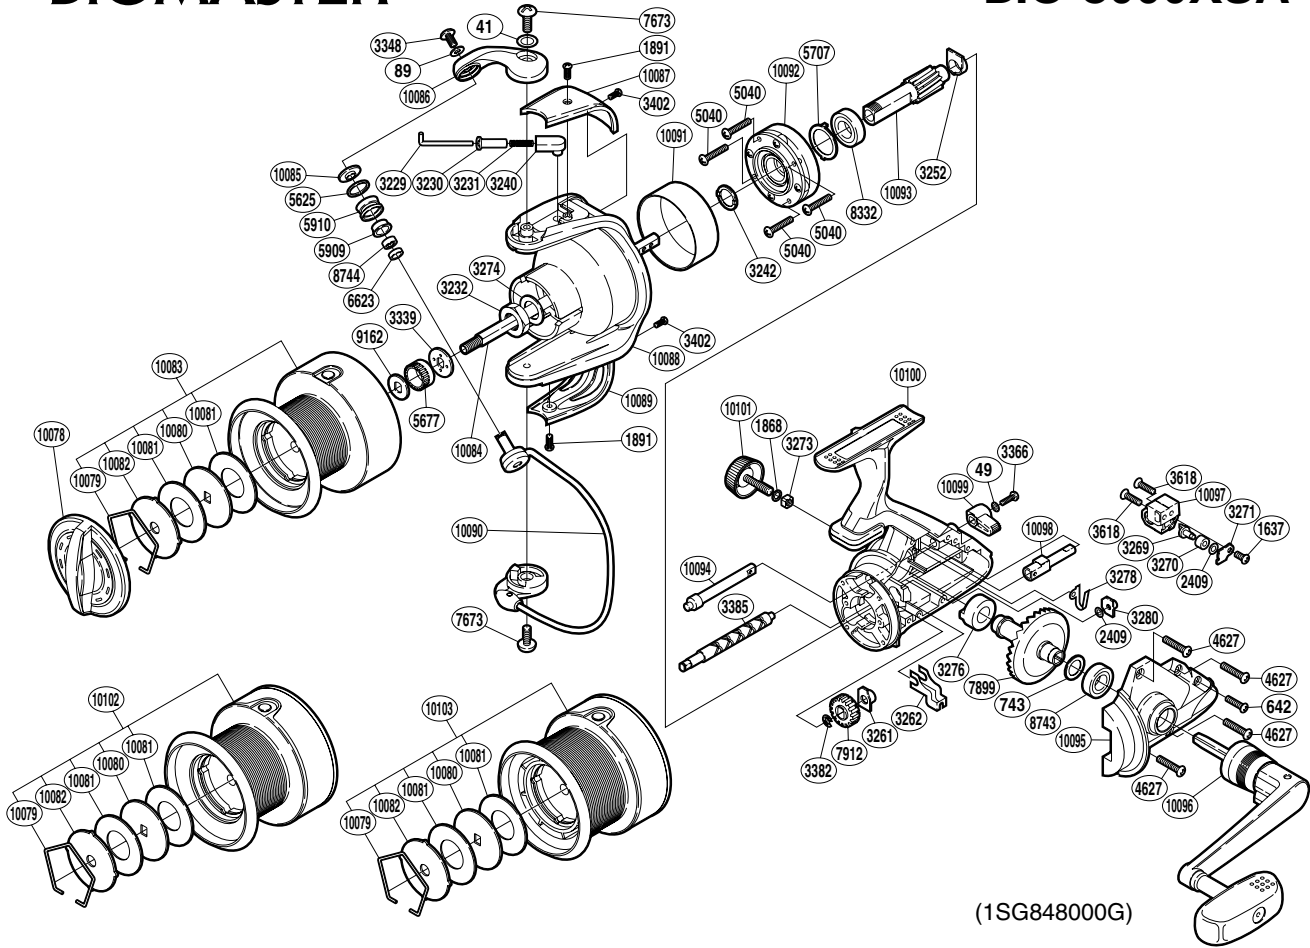

## BIOMASTER A-RB

## BIO-8000XSA

(1SG84800G)

Part No.	Description	Part No.	Description	Part No.	Description
RD 0041	Washer	RD 3280	Worm Bushing (rear)	RD10080	Key Washer
RD 0049	Lock Washer	RD 3339	Spool Support B	RD10081	Drag Washer
RD 0089	Lock Washer	RD 3348	Screw	RD10082	Eared Washer
RD 0642	Screw	RD 3366	Screw	RD10083	Spool Assembly
RD 0743	Washer	RD 3382	E Lock	RD10084	Main Shaft
RD 1637	Screw	RD 3385	Worm Shaft	RD10085	Line Roller Washer
RD 1868	Handle Lock Washer	RD 3402	Screw	RD10086	Bail Arm
RD 1891	Screw	RD 3618	Screw	RD10087	Bail Spring Cover
RD 2409	Spacer	RD 4627	Screw	RD10088	Rotor
RD 3229	Bail Spring Guide A	RD 5040	Screw	RD10089	Bail Hold Support Guard
RD 3230	Bail Spring Bushing	RD 5625	Line Roller Spacer	RD10090	Bail Assembly
RD 3231	Bail Spring	RD 5677	Spool Support A	RD10091	Roller Clutch Ring
RD 3232	Rotor Nut	RD 5707	Bearing Washer	RD10092	Roller Clutch Assembly
RD 3240	Bail Spring Guide B	RD 5909	Line Roller Bushing	RD10093	Pinion Gear
RD 3242	Rotor Washer	RD 5910	Line Roller	RD10094	Anti-Reverse Cam
RD 3252	Bushing	RD 6623	Bearing Spacer	RD10095	Side Cover
RD 3261	Worm Bushing (front)	RD 7673	Screw	RD10096	Handle Assembly
RD 3262	Worm Shaft Retainer	RD 7899	Drive Gear	RD10097	Oscillating Slider
RD 3269	Oscillating Pawl	RD 7912	Idle Gear	RD10098	Anti-Reverse Lever Shaft
RD 3270	Oscillating Slider Bushing	RD 8332	Ball Bearing	RD10099	Anti-Reverse Lever
RD 3271	Oscillating Pawl Cover	RD 8743	Ball Bearing	RD10100	Body
RD 3273	Handle Screw Lock	RD 8744	Ball Bearing	RD10101	Handle Screw Cap
RD 3274	Spacer	RD 9162	Spool washer		
RD 3276	Drive Gear Bushing	RD10078	Drag Knob	RD10102	Spare Spool Assembly
RD 3278	Anti-Reverse Cam Spring	RD10079	Drag Washers Retainer	RD10103	Spare Spool Assembly