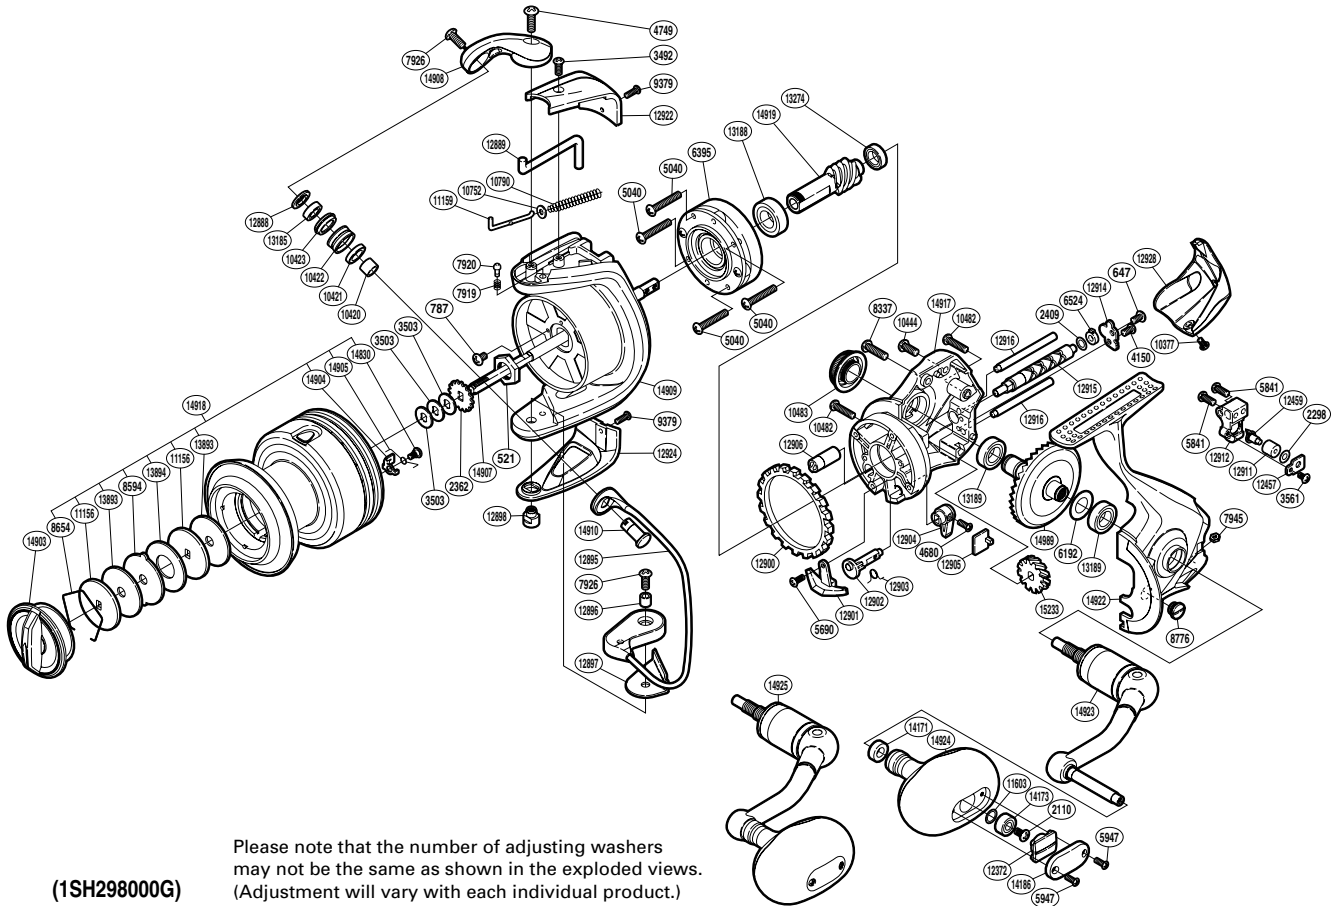

SHIMANO

BIOMASTER SA-RB

BIO-SW8000PG

(1SH298000G)

Part No.	Description	Part No.	Description	Part No.	Description
RD 0521	Rotor Nut	RD10421	Line Roller Collar	RD12916	Oscillating Guide
RD 0647	Screw	RD10422	Line Roller	RD12922	Bail Spring Cover
RD 0787	Screw	RD10423	Line Roller Bushing	RD12924	Bail Hold Support Guard
RD 2110	Screw	RD10444	Screw	RD12928	Rear Protector
RD 2298	Spacer	RD10482	Screw	RD13185	Ball Bearing
RD 2362	Spool Support	RD10483	Handle Screw Cap	RD13188	Ball Bearing
RD 2409	Spacer	RD10752	Spring Guide A Support	RD13189	Ball Bearing
RD 3492	Screw	RD10790	Bail Spring	RD13274	Ball Bearing
RD 3503	Spool Washer	RD11156	Key Washer	RD13893	Drag Washer
RD 3561	Screw	RD11159	Bail Spring Guide A	RD13894	Drag Washer
RD 4150	Screw	RD11603	Washer	RD14171	Handle Knob Bushing
RD 4680	Screw	RD12372	Handle Knob Seal	RD14173	Ball Bearing
RD 4749	Screw	RD12457	Oscillating Pawl Cover	RD14186	Handle Knob I.D. Plate
RD 5040	Screw	RD12459	Oscillating Pawl	RD14830	Screw
RD 5690	Screw	RD12888	Line Roller Washer	RD14903	Drag Knob
RD 5841	Screw	RD12889	Bail Trip Lever	RD14904	Drag Click
RD 5947	Screw	RD12895	Bail Assembly	RD14905	Click Spring
RD 6192	Washer	RD12896	Screw Collar	RD14907	Main Shaft
RD 6395	Roller Clutch Assembly	RD12897	Bail Hold Support Spacer	RD14908	Bail Arm
RD 6524	Worm Bushing (rear)	RD12898	Bail Hold Support Shaft	RD14909	Rotor
RD 7919	Click Spring	RD12900	Friction Ring	RD14910	Line Roller Support
RD 7920	Click Pin	RD12901	Bail Trip Strike	RD14917	Body
RD 7926	Screw	RD12902	Anti-Reverse Cam	RD14918	Spool Assembly
RD 7945	Nut	RD12903	Anti-Reverse Cam Spring	RD14919	Pinion Gear
RD 8337	Screw	RD12904	Anti-Reverse Lever	RD14922	Side Cover
RD 8594	Eared Washer	RD12905	Anti-Reverse Lever Cover	RD14923	Handle Shank Assembly
RD 8654	Drag Washers Retainer	RD12906	Worm Bushing (front)	RD14924	Handle Knob
RD 8776	Oil Cap	RD12911	Oscillating Slider Bushing	RD14925	Handle Assembly
RD 9379	Screw	RD12912	Oscillating Slider	RD14989	Drive Gear
RD10377	Screw	RD12914	Worm Shaft Retainer	RD15233	Idle Gear
RD10420	Bearing Spacer	RD12915	Worm Shaft		